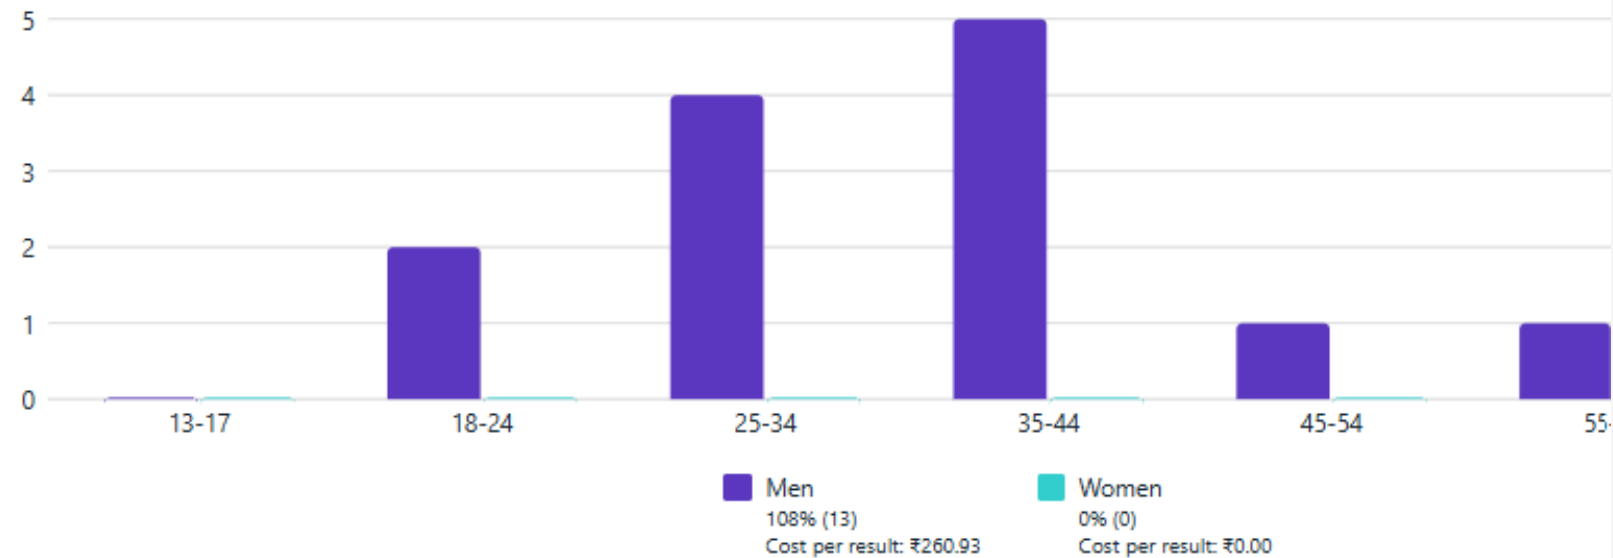

Performance overview

Day ▾

Activity types: All ▾

 Customise

Impressions (cumulative)

34,327

Reach (cumulative)

22,137

Frequency (cumulative)

1.55

Impressions (cumulative)

Demographics

 Platform

Age and gender distribution

All

Harsha Toyota Fortuner & Legender