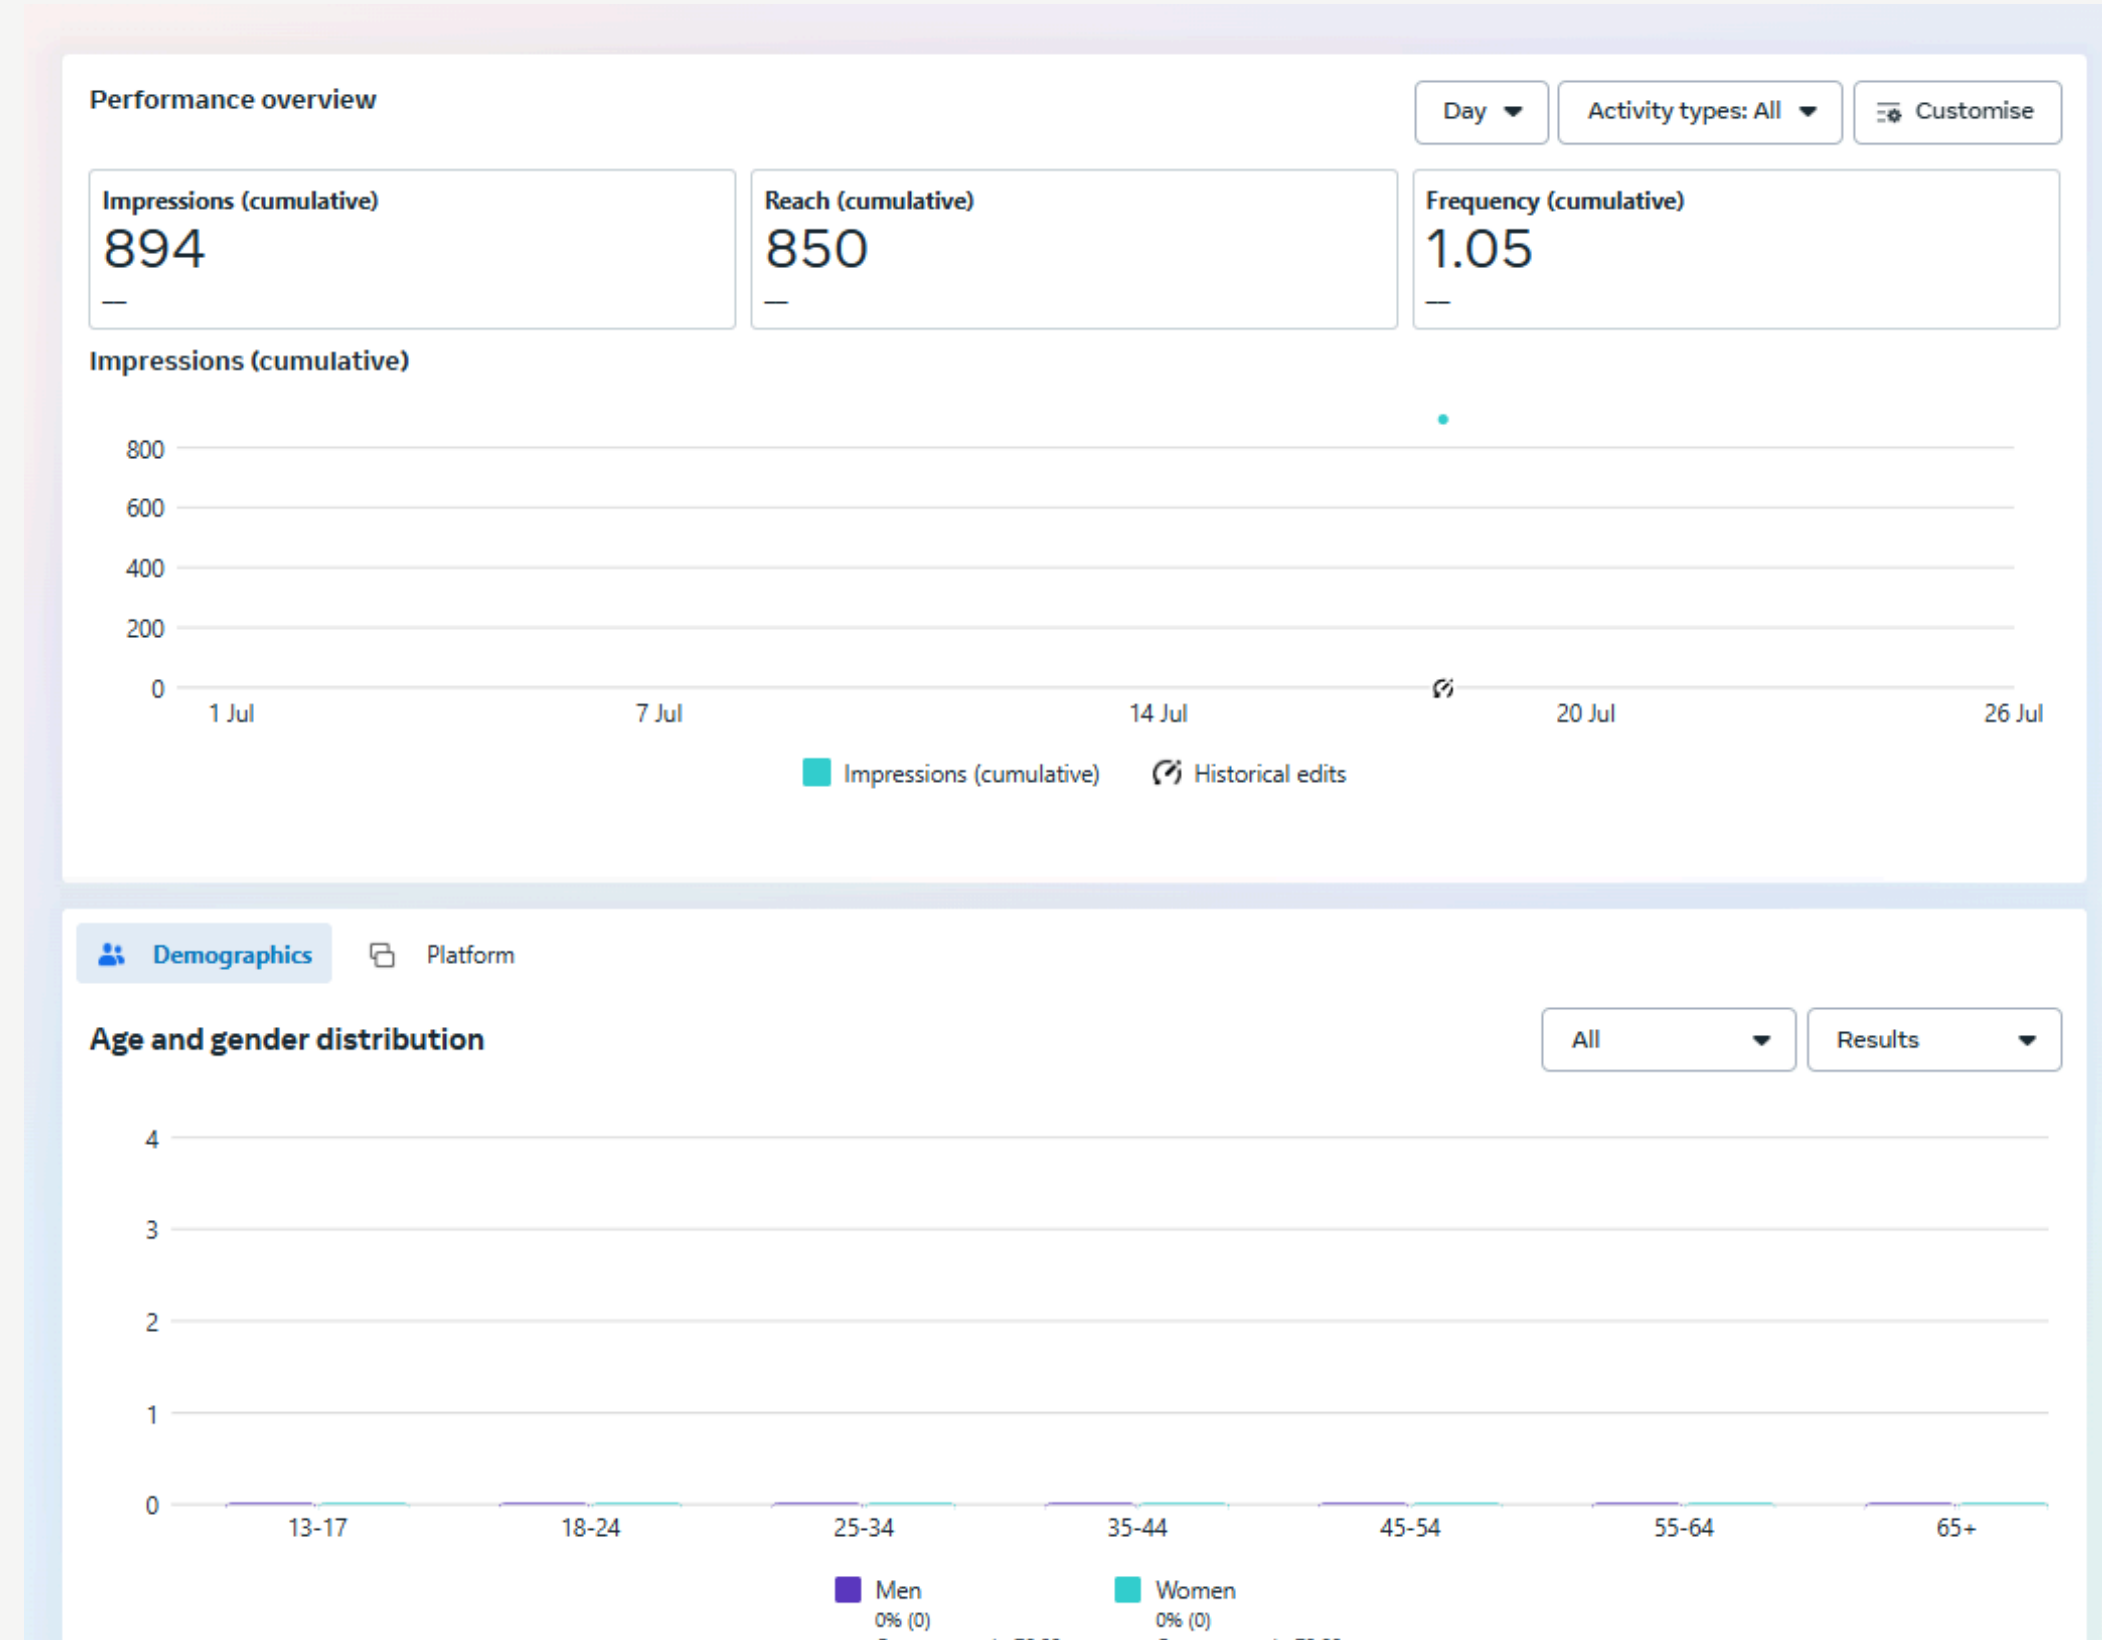

Toyota Hilux Aadi Offer

AD INSIGHT

HARSHA TOYOTA TOYOTA

ஹர்ஷா அடி திருவிழா

BENEFITS UPTO ₹1,20,000

HILUX

Ex Showroom price ₹ 37,15,000 | Available in Diesel AT version with a powerful 2.8 Ltr engine

For more details call **95660 23456**
HARSHA TOYOTA Guindy | Velappanchavadi | Pallavaram Retteri | Thiruvallur | Gummidipoondi | Avadi **044 3999 7999**

Toyota Glanza & Taisor

AD INSIGHT

HARSHA TOYOTA

ஹர்ஷா டொயோடாவில்
திருவிழா
கொண்டாட்டம்

BENEFITS UPTO ₹ 1,86,544	BENEFITS UPTO ₹ 1,56,932
LOWEST EMI ₹ 12,777	LOWEST EMI ₹ 14,333

GLANZA **TAISOR**

For more details call **95660 23456**
 044 3999 7999
 Guindy | Velappanchavadi | Pallavaram
 Retteri | Thiruvallur | Gummidipoondi | Avadi