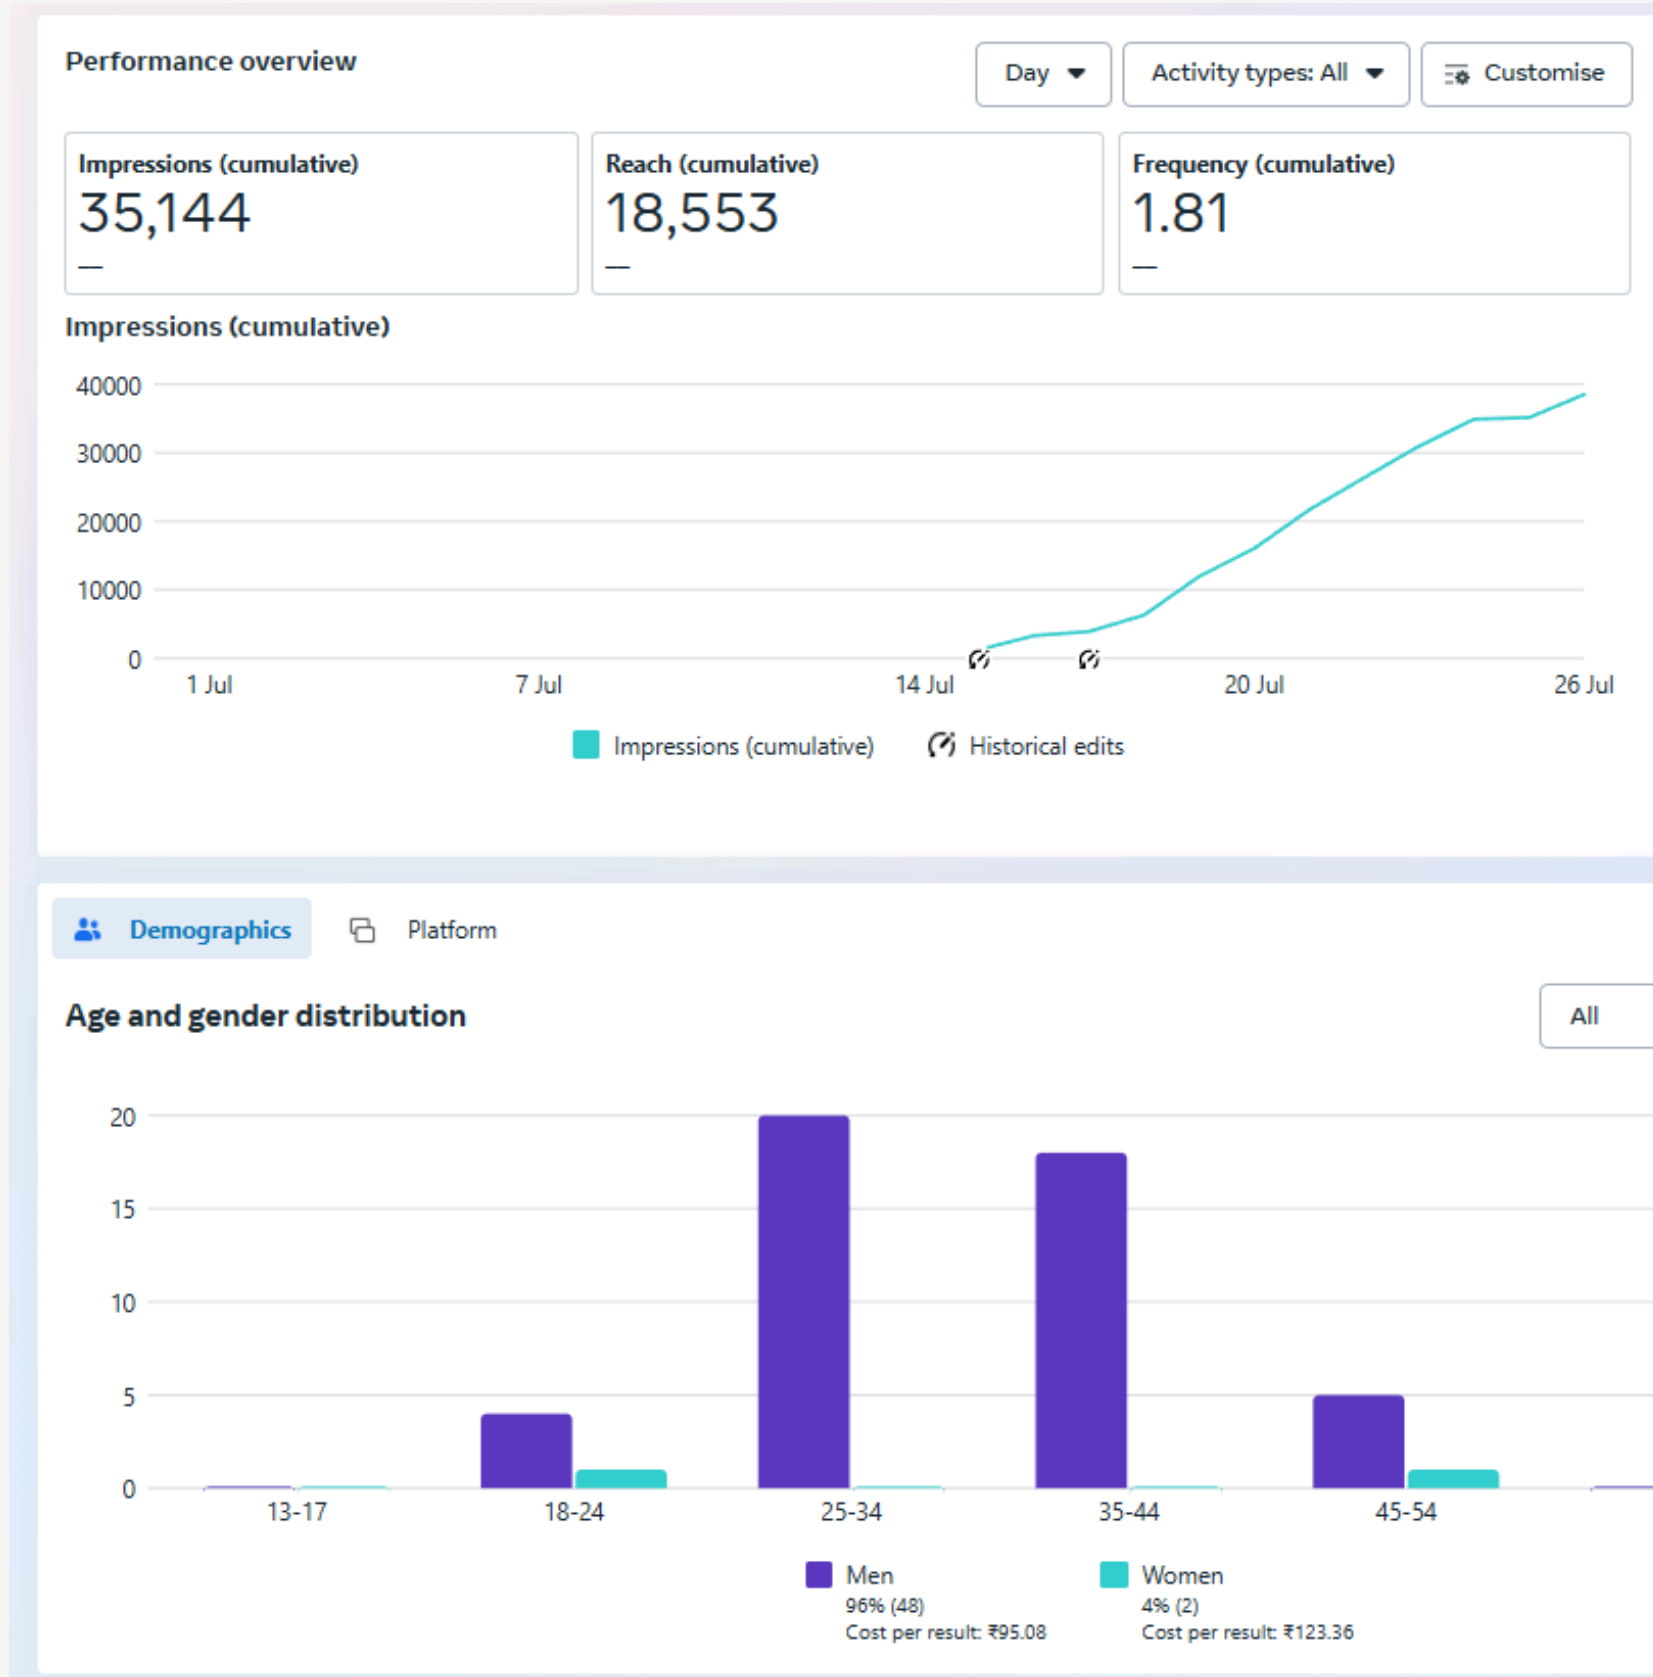

Harsha Toyota Taisor Aadi offer

AD INSIGHT

HARSHA TOYOTA

ஹர்ஷா
அடி
திருவிழா

BENEFITS UPTO ₹1,52,932*

Price starts at ₹ 7.73 lakhs | Mileage 22.8 kmpl | **TAISOR**

For more details call **95660 23456**
044 3999 7999

Guindy | Velappanchavadi | Pallavaram
Retteri | Thiruvallur | Gummidipoondi | Avadi

*T & C apply. Ex Showroom Price.