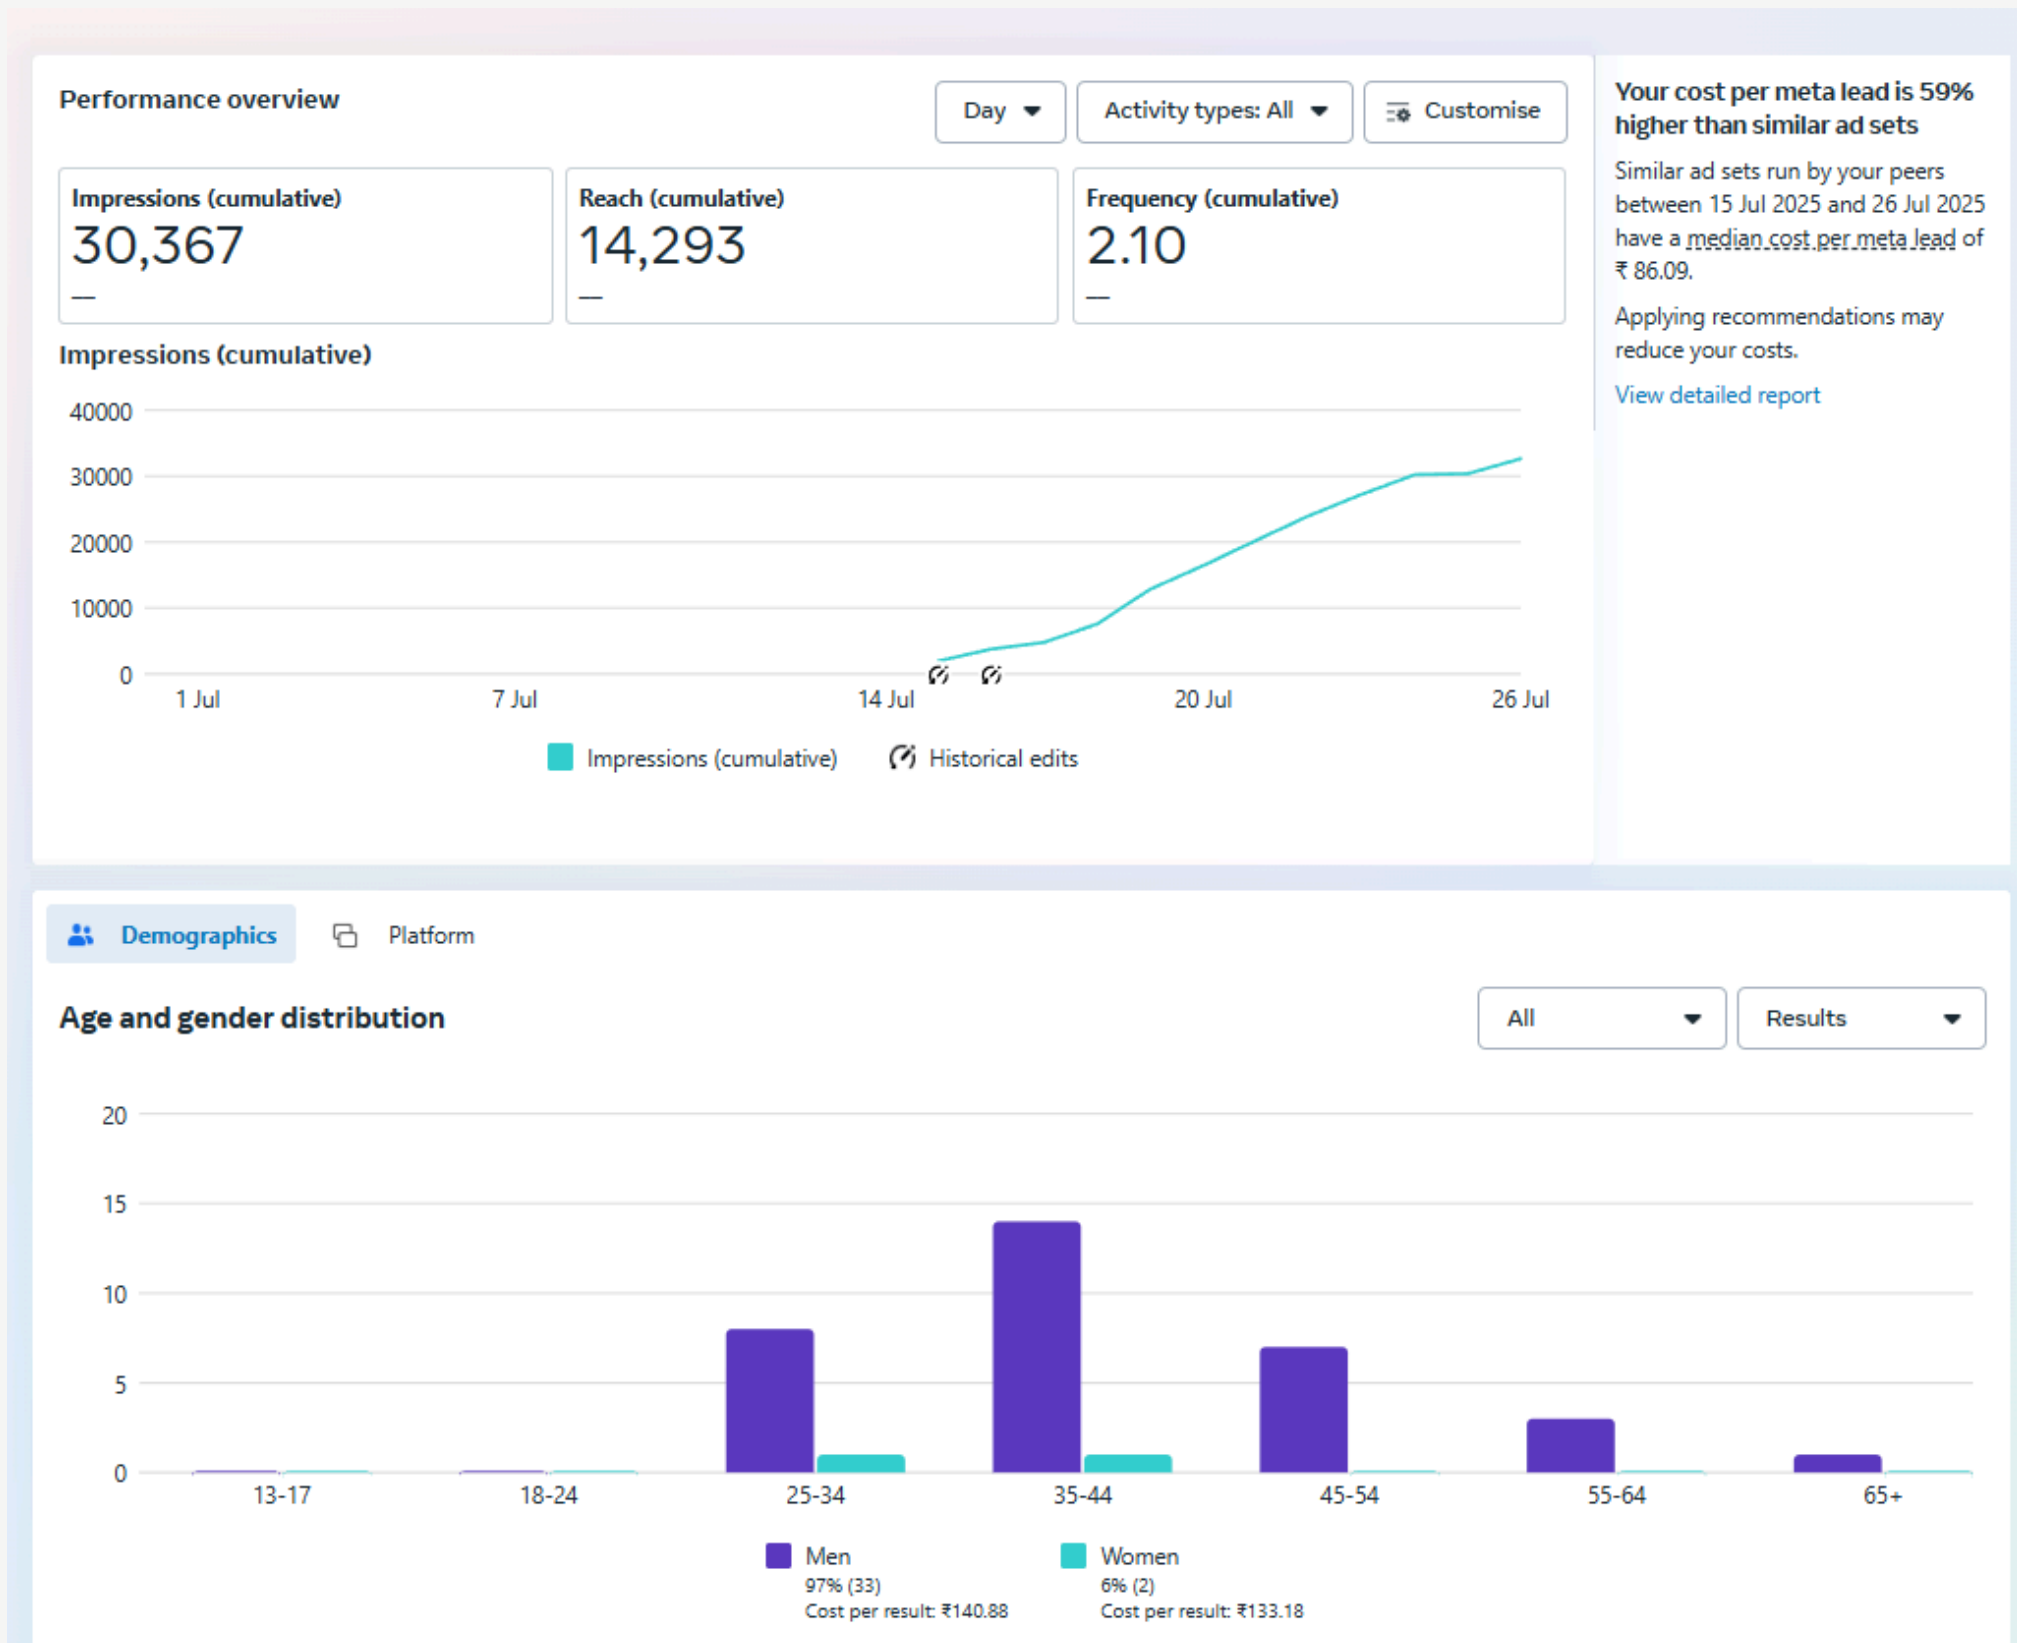

Harsha Toyota Hyryder Aadi Offer

AD INSIGHT

HARSHA TOYOTA

ஹர்ஷா
ஆடி
திருவிழா

BENEFITS UPTO ₹1,92,700*

HYRYDER

Price starts at ₹ 11.34* lakhs | Mileage 27.97* kmpl | Also Available in E-CNG

For more details call **95660 23456**
044 3999 7999

Guindy | Velappanchavadi | Pallavaram
Retteri | Thiruvallur | Gummidipoondi | Avadi

*T.S.C. apply. **E-Showroom Price