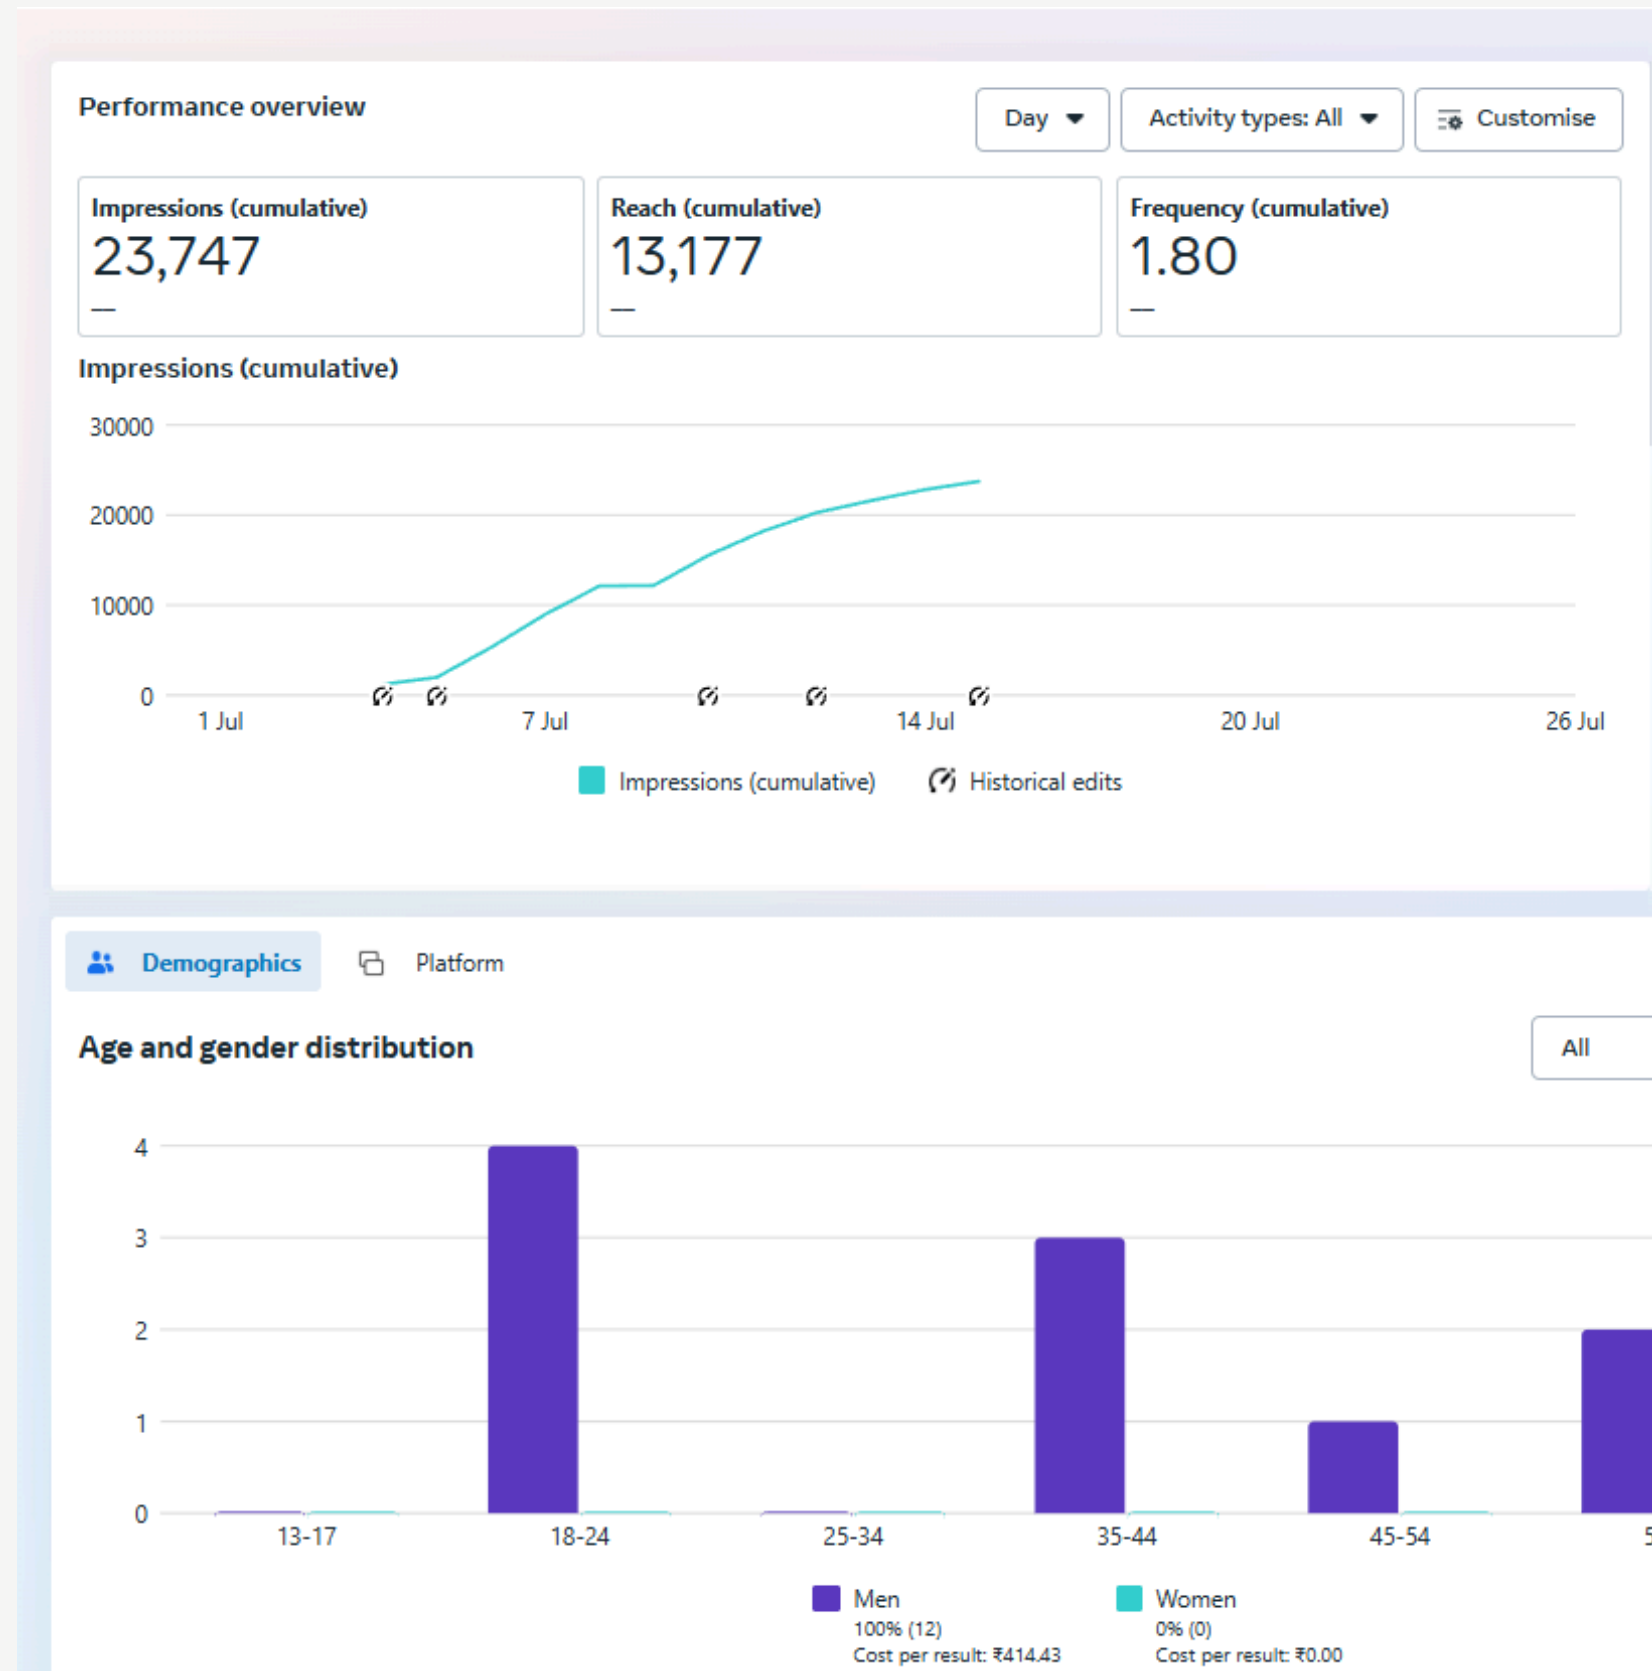

SOCIAL MEDIA ADS

PERFORMANCE

REPORT

Harsha Toyota Camry

AD INSIGHT

HARSHA TOYOTA 

DRIVE INTO *Awesome* OFFER

BENEFITS UPTO ₹ 22,500* **SMART EMI ₹ 95,969***

Price starts at ₹ 48.5 lakhs

ALL NEW CAMRY

HARSHA TOYOTA **For more details call 95660 23456**
 Guindy | Velappanchavadi | Pallavaram
 Retteri | Thiruvallur | Gummidipoondi | Avadi **044 3999 7999**

*T & C apply. Ex. Showroom Price.

Harsha Toyota Taisor

AD INSIGHT

HARSHA TOYOTA 

DRIVE INTO *Awesome* OFFER

BENEFITS UPTO ₹152,932 **LOWEST EMI ₹14,333**

Price starts at ₹ 7.73 lakhs Mileage 22.8 kmpl **TAISOR**

For more details call **95660 23456**
044 3999 7999

HILUX

Ex Showroom price ₹ 37,15,000 | Available in Diesel AT version with a powerful 2.8 Ltr engine

For more details call **95660 23456**
044 3999 7999

HARSHA TOYOTA | Guindy | Velappanchavadi | Pallavaram
 Retteri | Thiruvallur | Gummidipoondi | Avadi