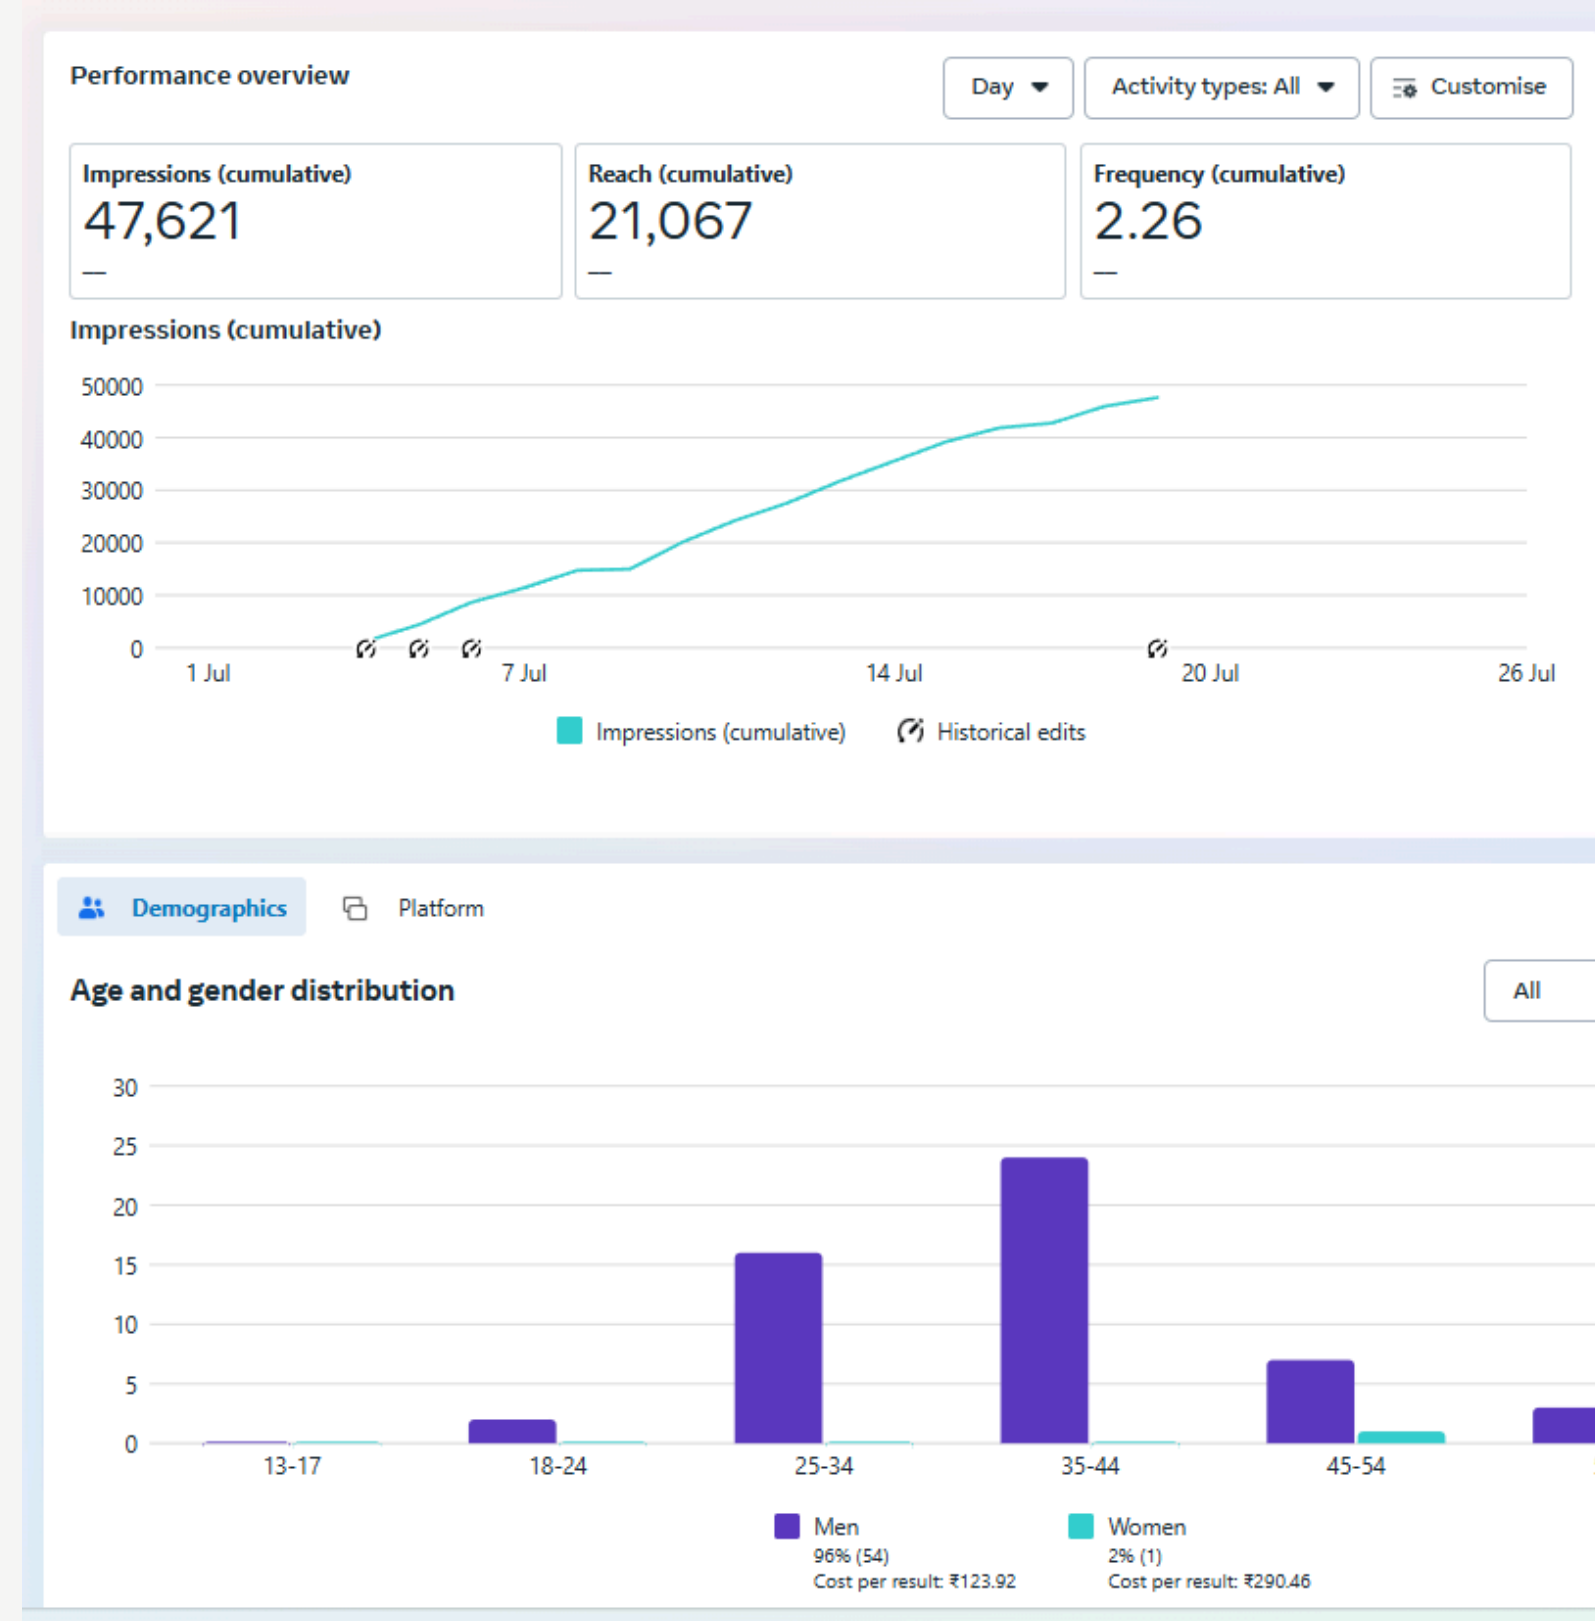

Performance overview

Day ▾

Activity types: All ▾

 Customise

Impressions (cumulative)

144,630

Reach (cumulative)

74,461

Frequency (cumulative)

1.94

Impressions (cumulative)

 Demographics

 Platform

Age and gender distribution

All

Harsha Toyota Urban Cruiser Hyryder

AD INSIGHT

HARSHA TOYOTA 

DRIVE INTO *Awesome* OFFER

BENEFITS UPTO ₹192,700 **LOWEST EMI ₹21,222**

URBAN CRUISER HYRYDER

Price starts at ₹11.34 lakhs | Mileage 27.97 kmpl | Also Available in E-CNG

For more details call **95660 23456**
044 3999 7999

HARSHA TOYOTA
 Guindy | Velappanchavadi | Pallavaram
 Retteri | Thiruvallur | Gummidipoondi | Avadi

Harsha Toyota Glanza

AD INSIGHT

HARSHA TOYOTA 

DRIVE INTO *Awesome* OFFER

BENEFITS UPTO ₹1,86,544 **LOWEST EMI ₹12,777**