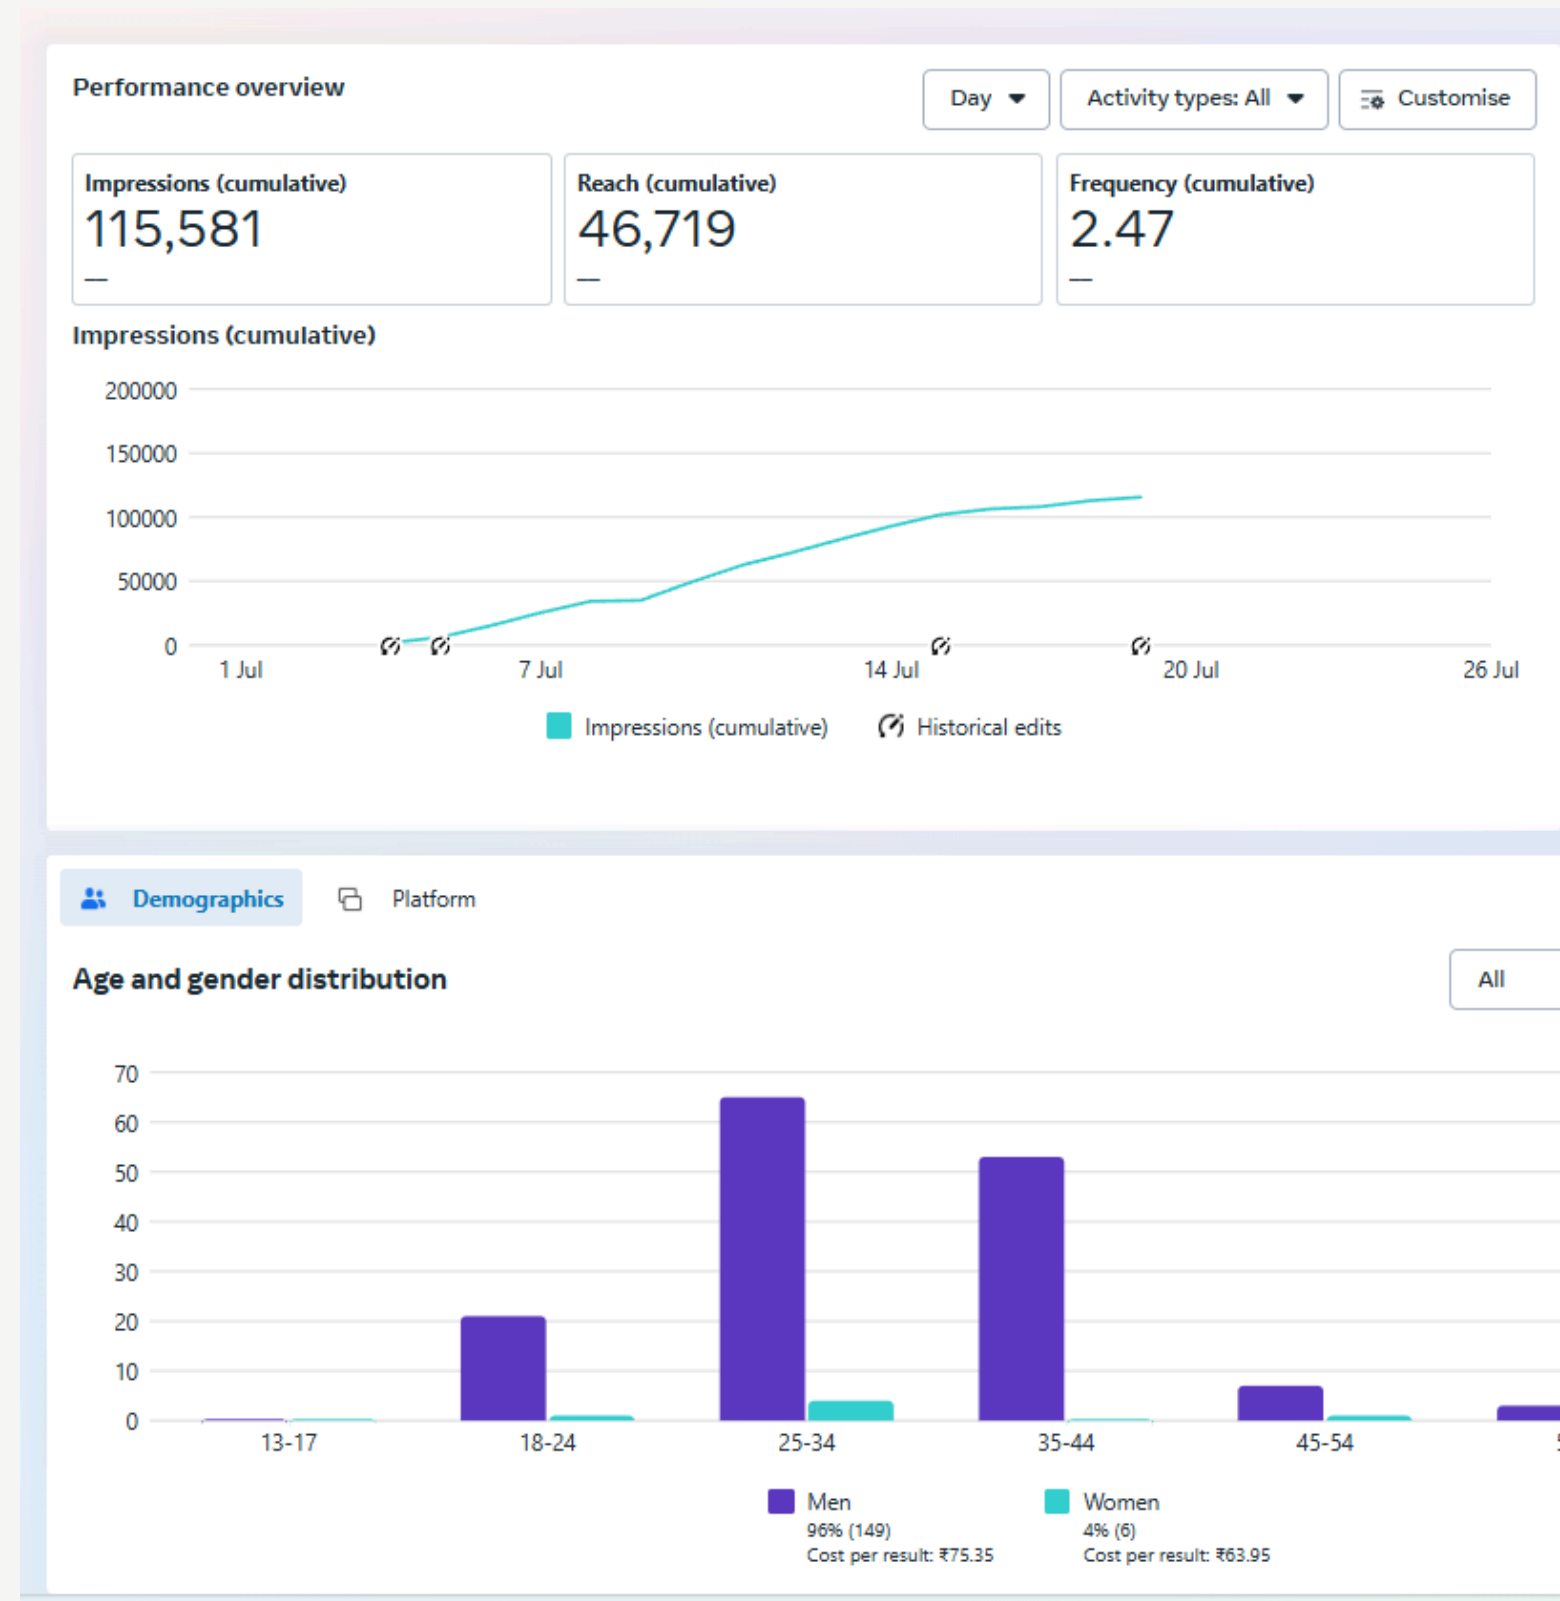

Harsha Toyota Taisor

AD INSIGHT

HARSHA TOYOTA 

DRIVE INTO *Awesome* OFFER

BENEFITS UPTO ₹152,932 **LOWEST EMI ₹14,333**

Price starts at ₹ 7.73 lakhs Mileage 22.8 kmpl **TAISOR**

For more details call **95660 23456**
044 3999 7999

HARSHA TOYOTA
 Guindy | Velappanchavadi | Pallavaram
 Retteri | Thiruvallur | Gummidipoondi | Avadi

*T & C apply. Ex-Showroom Price

Harsha Toyota Hilux

AD INSIGHT

HARSHA TOYOTA 

DRIVE INTO *Awesome* OFFER

BENEFITS UPTO ₹ 120,000 | **LOWEST EMI ₹ 49,861**

HILUX

Ex Showroom price ₹ 37,15,000 | Available in Diesel AT version with a powerful 2.8 Ltr engine

For more details call **95660 23456**
044 3999 7999

HARSHA TOYOTA | Guindy | Velappanchavadi | Pallavaram
 Retteri | Thiruvallur | Gummidipoondi | Avadi

Performance overview

Day ▾

Activity types: All ▾

 Customise

Impressions (cumulative)

144,630

Reach (cumulative)

74,461