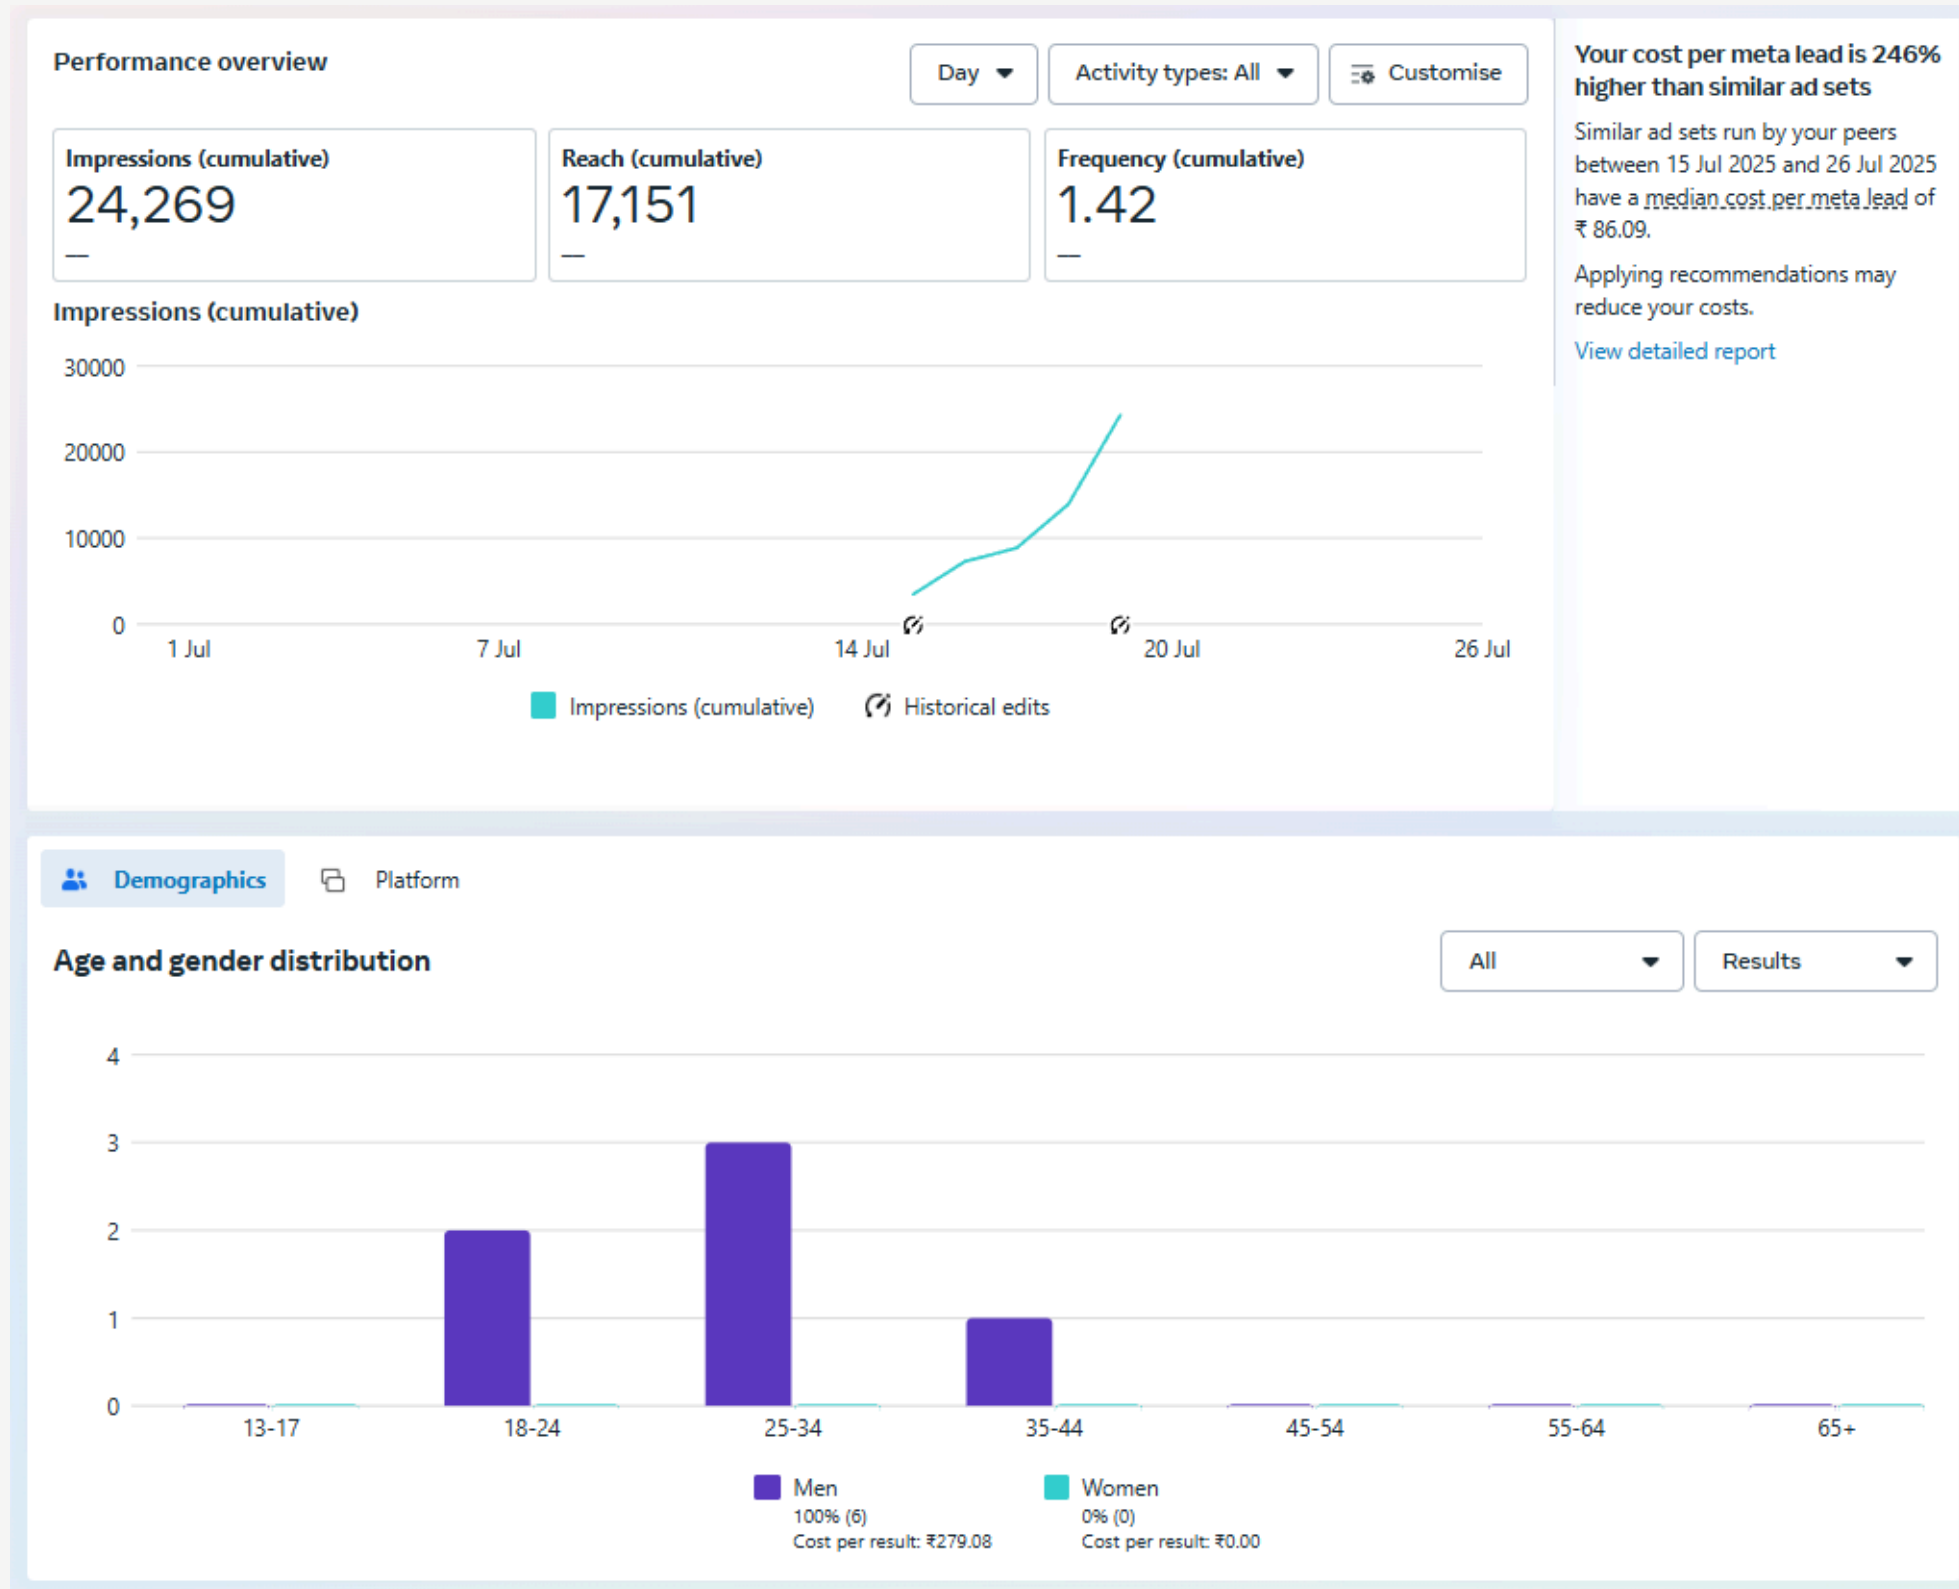

Toyota Hilux Aadi Offer

AD INSIGHT

HARSHA TOYOTA TOYOTA

ஹர்ஷா அடி திருவிழா

BENEFITS UPTO ₹1,20,000

HILUX

Ex Showroom price ₹ 37,15,000 | Available in Diesel AT version with a powerful 2.8 Ltr engine

For more details call **95660 23456**
HARSHA TOYOTA Guindy | Velappanchavadi | Pallavaram Retteri | Thiruvallur | Gummidipoondi | Avadi **044 3999 7999**