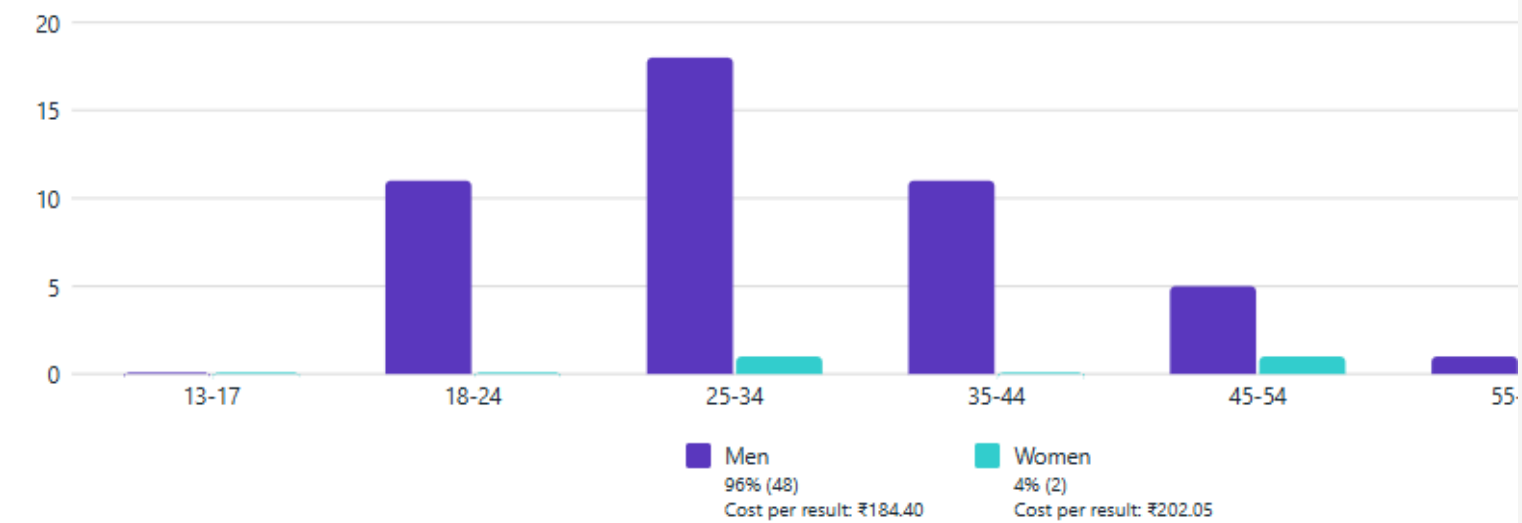

Performance overview

Day ▾

Activity types: All ▾

 Customise

Impressions (cumulative)

144,630

Reach (cumulative)

74,461

Frequency (cumulative)

1.94

Impressions (cumulative)

 Demographics

 Platform

Age and gender distribution

All

Harsha Toyota Urban Cruiser Hyryder