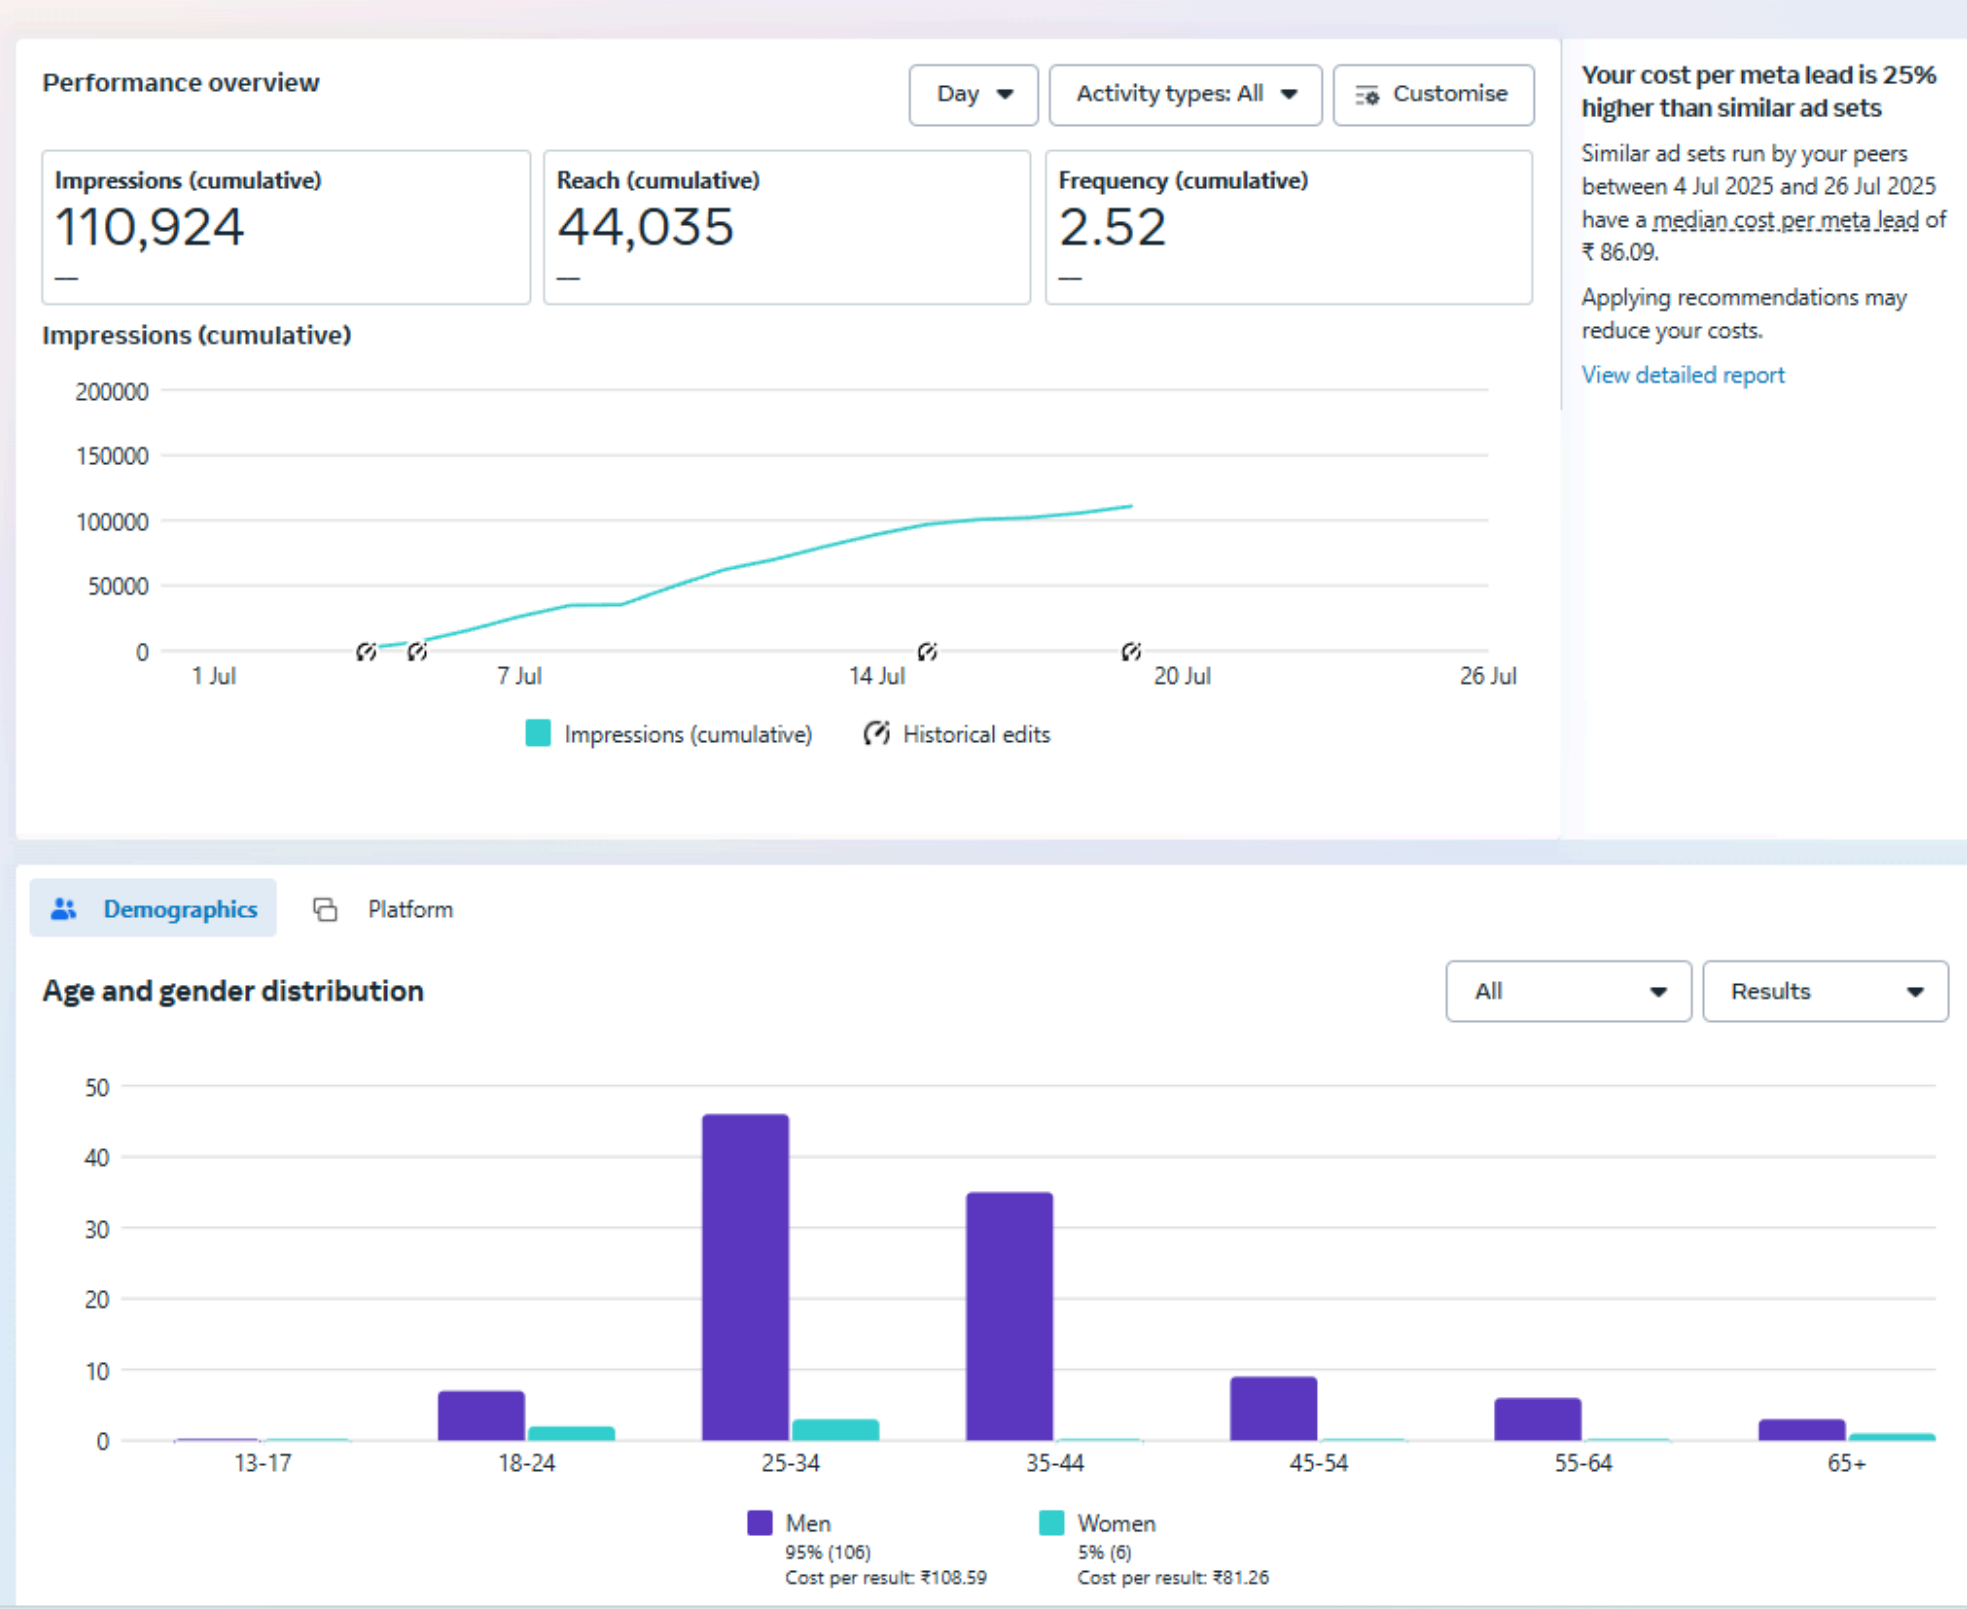

HARSHA TOYOTA
 Guindy | Velappanchavadi | Pallavaram
 Retteri | Thiruvallur | Gummidipoondi | Avadi

Harsha Toyota Glanza

AD INSIGHT

HARSHA TOYOTA 

DRIVE INTO *Awesome* OFFER

BENEFITS UPTO ₹1,86,544 **LOWEST EMI ₹12,777**

Toyota Hilux Aadi Offer

AD INSIGHT

HARSHA TOYOTA TOYOTA

ஹர்ஷா அடி திருவிழா

BENEFITS UPTO ₹1,20,000

HILUX

Ex Showroom price ₹ 37,15,000 | Available in Diesel AT version with a powerful 2.8 Ltr engine

For more details call **95660 23456**
HARSHA TOYOTA Guindy | Velappanchavadi | Pallavaram Retteri | Thiruvallur | Gummidipoondi | Avadi **044 3999 7999**