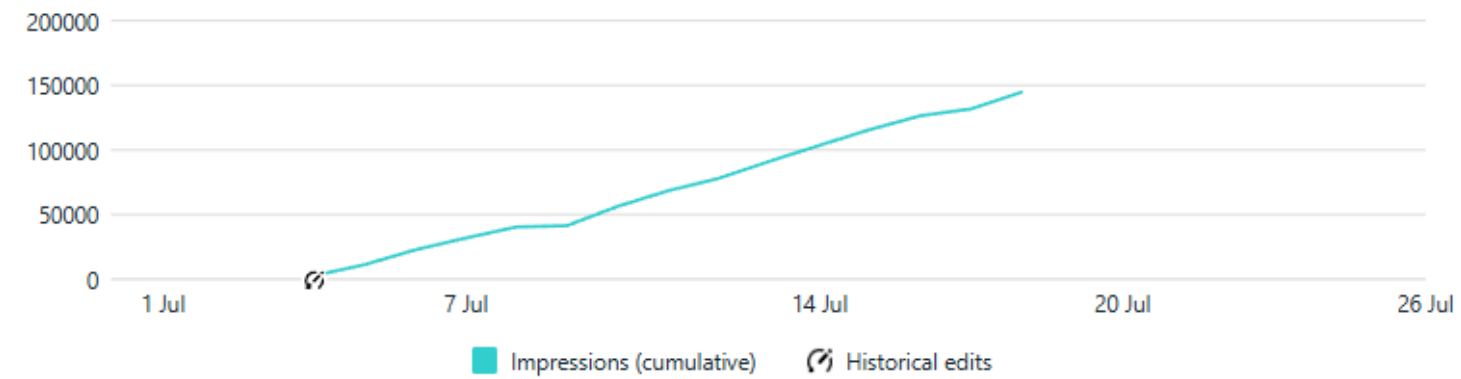

Performance overview

Day ▾

Activity types: All ▾

 Customise

Impressions (cumulative)

144,630

Reach (cumulative)

74,461

Frequency (cumulative)

1.94

Impressions (cumulative)

 Demographics

 Platform

Age and gender distribution

All

Harsha Toyota Urban Cruiser Hyryder