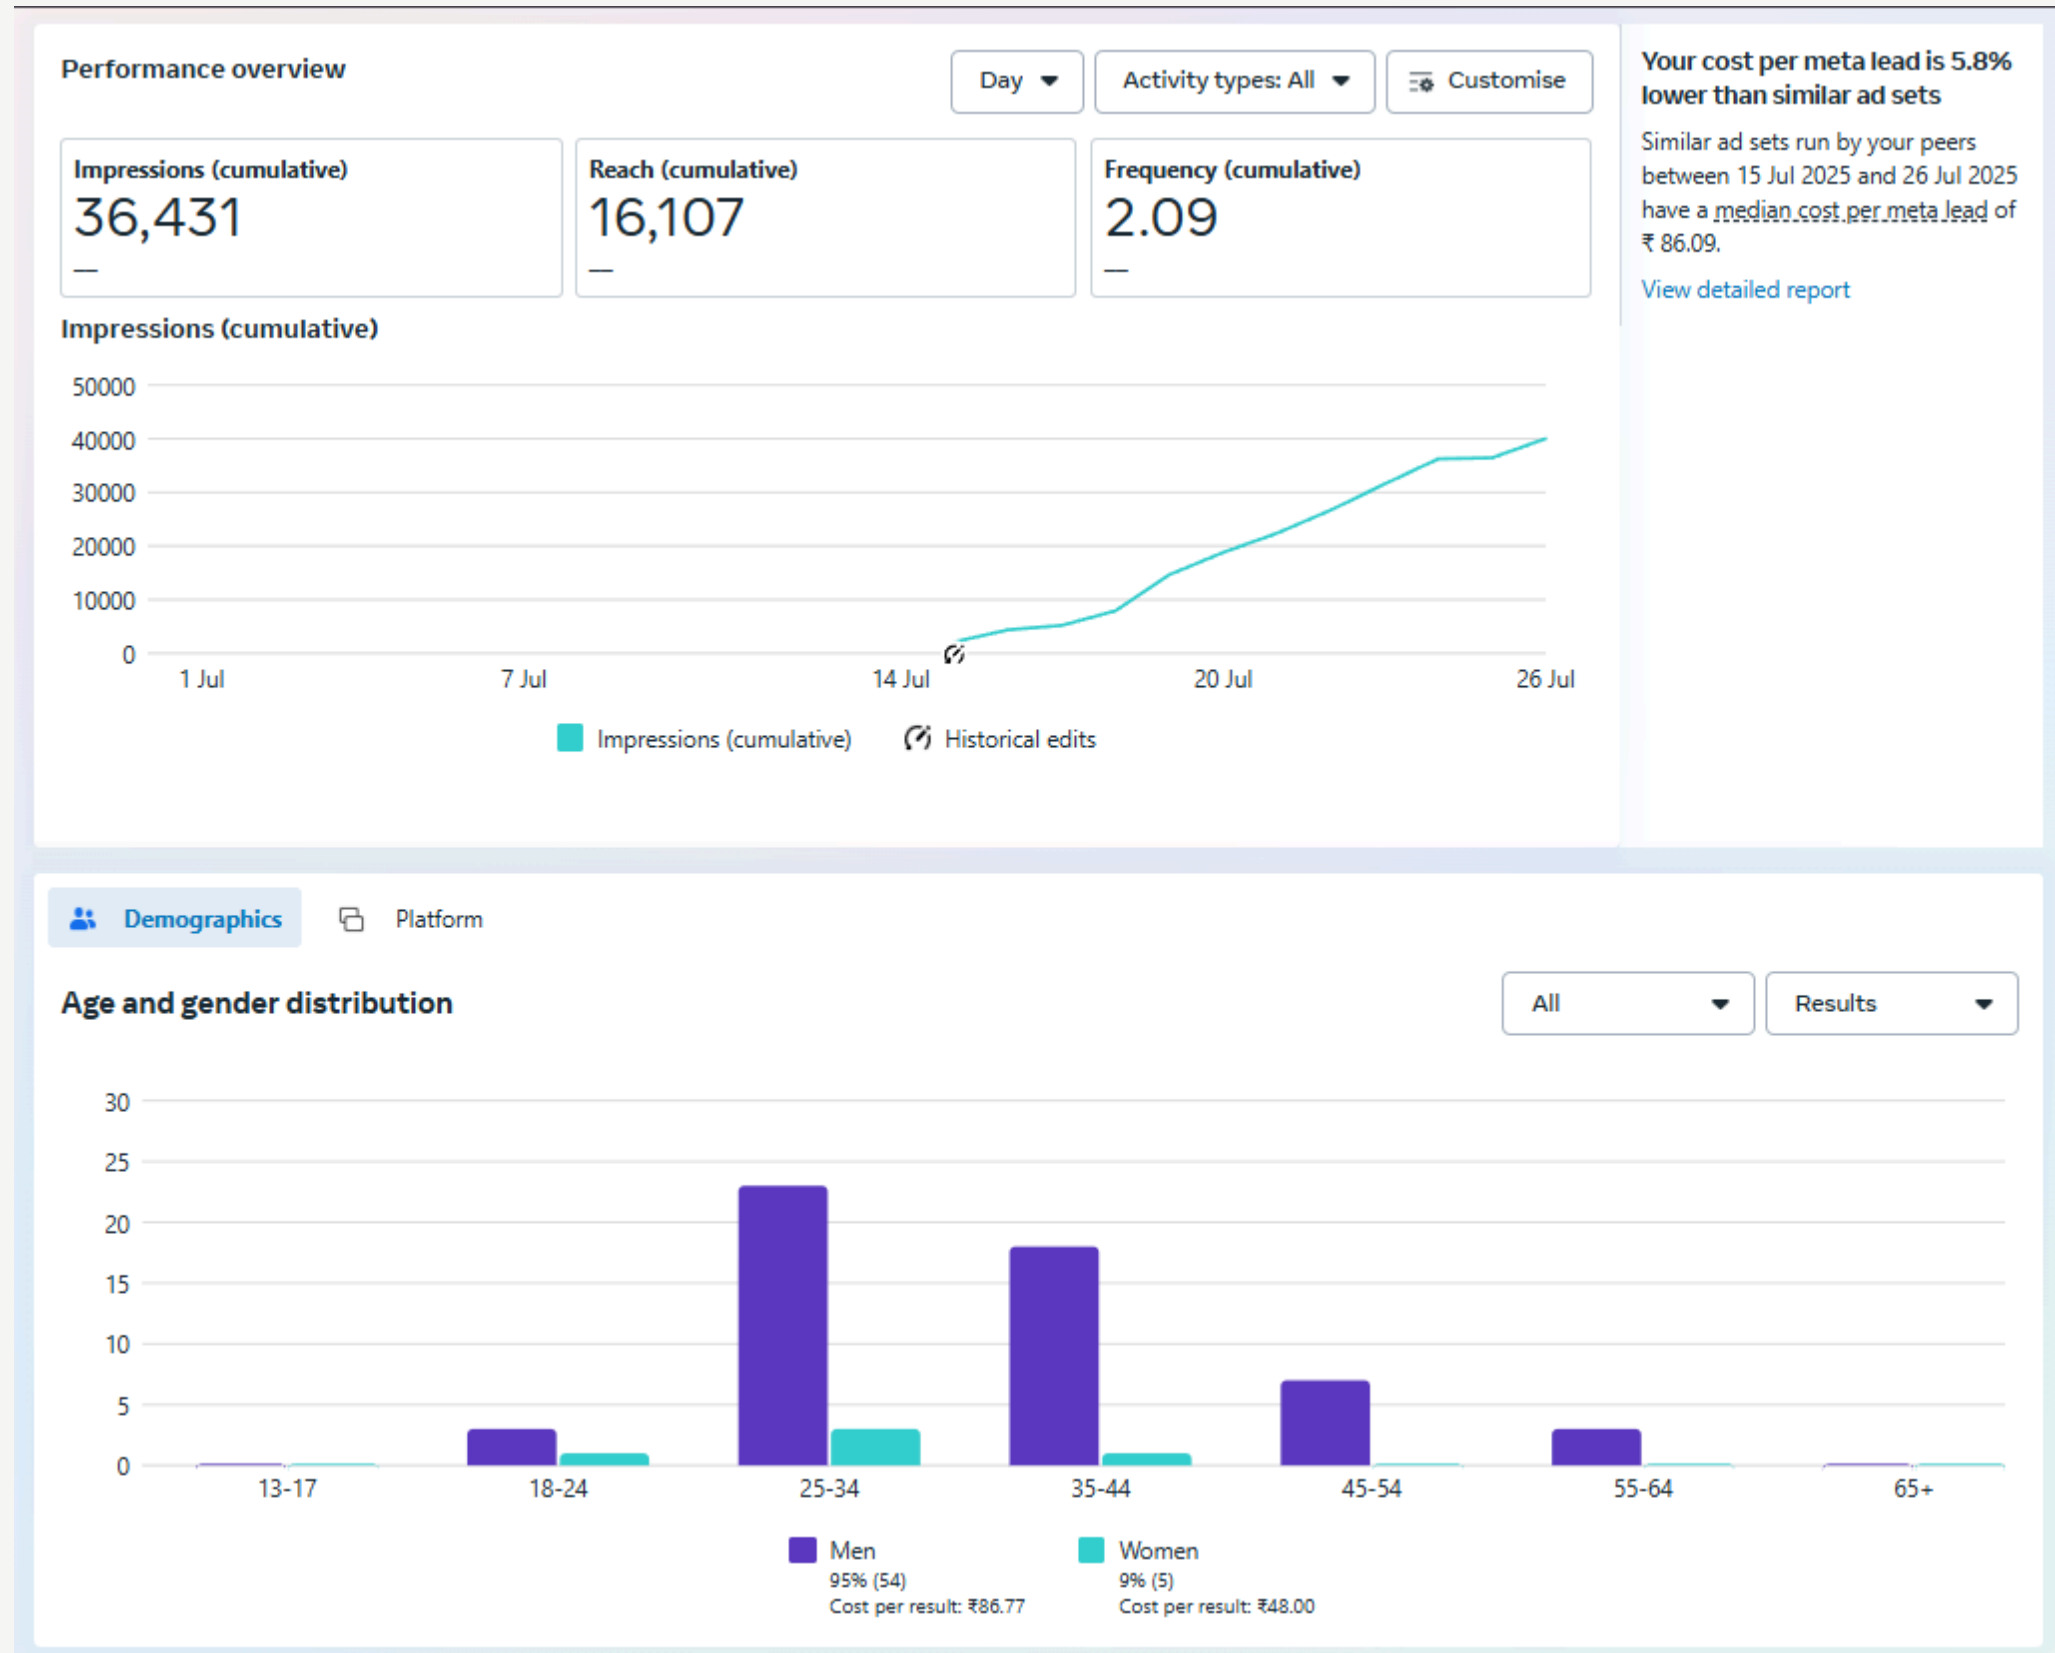

Harsha Toyota Glanza Aadi offer

AD INSIGHT

HARSHA TOYOTA

ஹர்ஷா அடி திருவிழா

BENEFITS UPTO ₹ 1,86,544*

Price starts at ₹ 6.90 lakhs | Mileage 30.61 km/kg* | Also Available in E-CNG

HARSHA TOYOTA | Guindy | Velappanchavadi | Pallavaram | Retteri | Thiruvallur | Gummidipoondi | Avadi | **95660 23456** | **044 3999 7999**