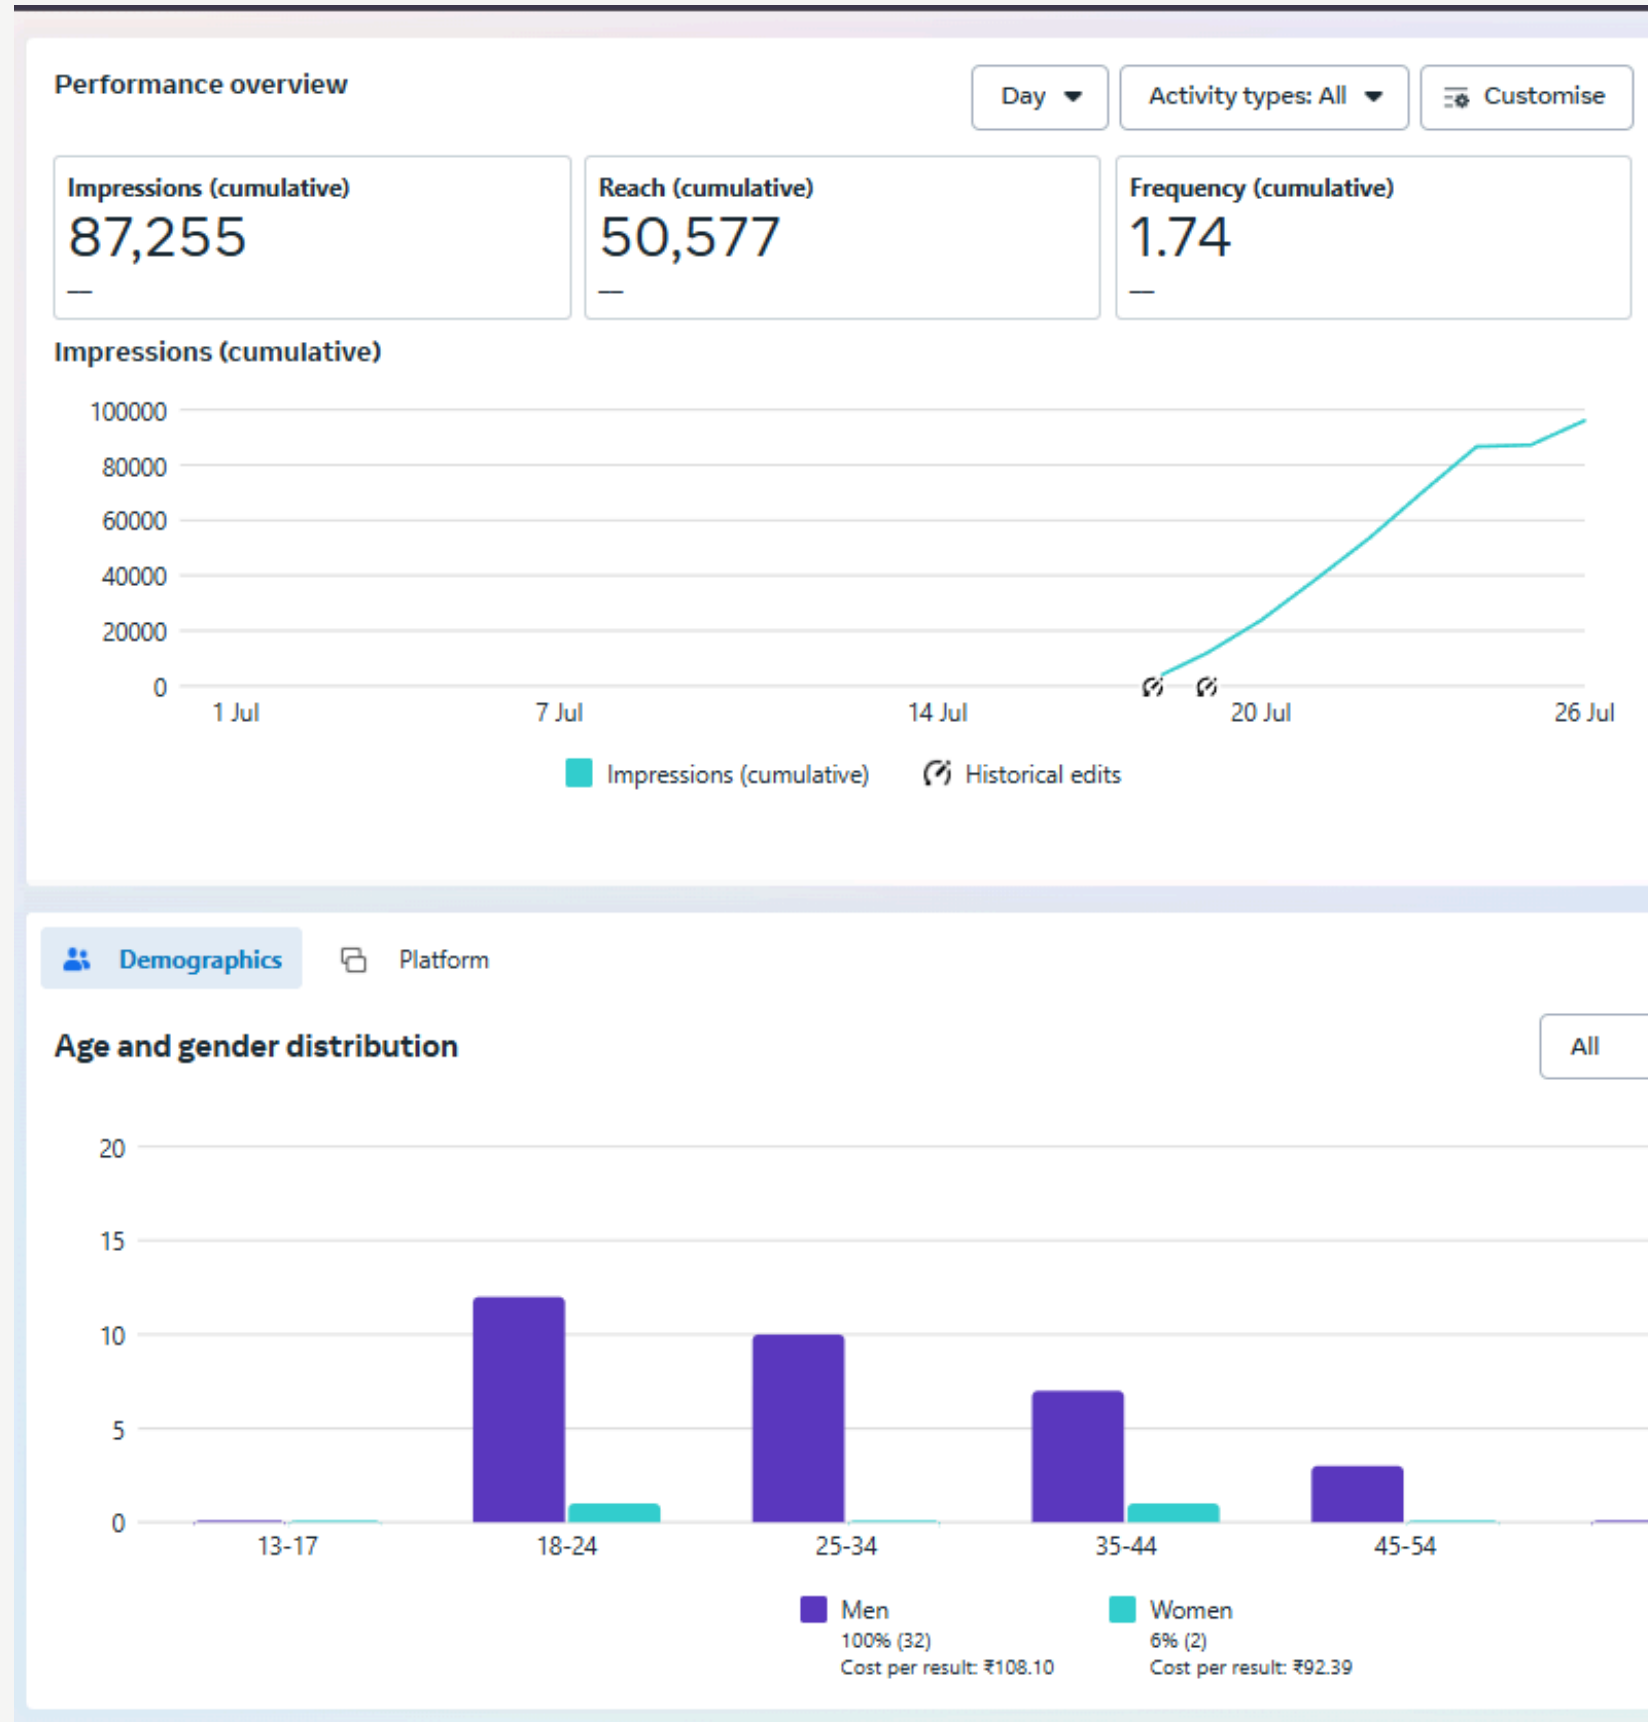

Harsha Toyota Fortuner & Legender

AD INSIGHT

HARSHA TOYOTA

ஹர்ஷா டொயோடாவில்
திருவிழா
ஆடி கொண்டாட்டம்

LOWEST EMI ₹ 63,777*

LEGENDER FORTUNER
TRUE SUV. TRUE STYLE.

For more details call
Guindy | Velappanchavadi | Pallavaram
Retteri | Thiruvallur | Gummidipoondi | Avadi

95660 23456
044 3999 7999