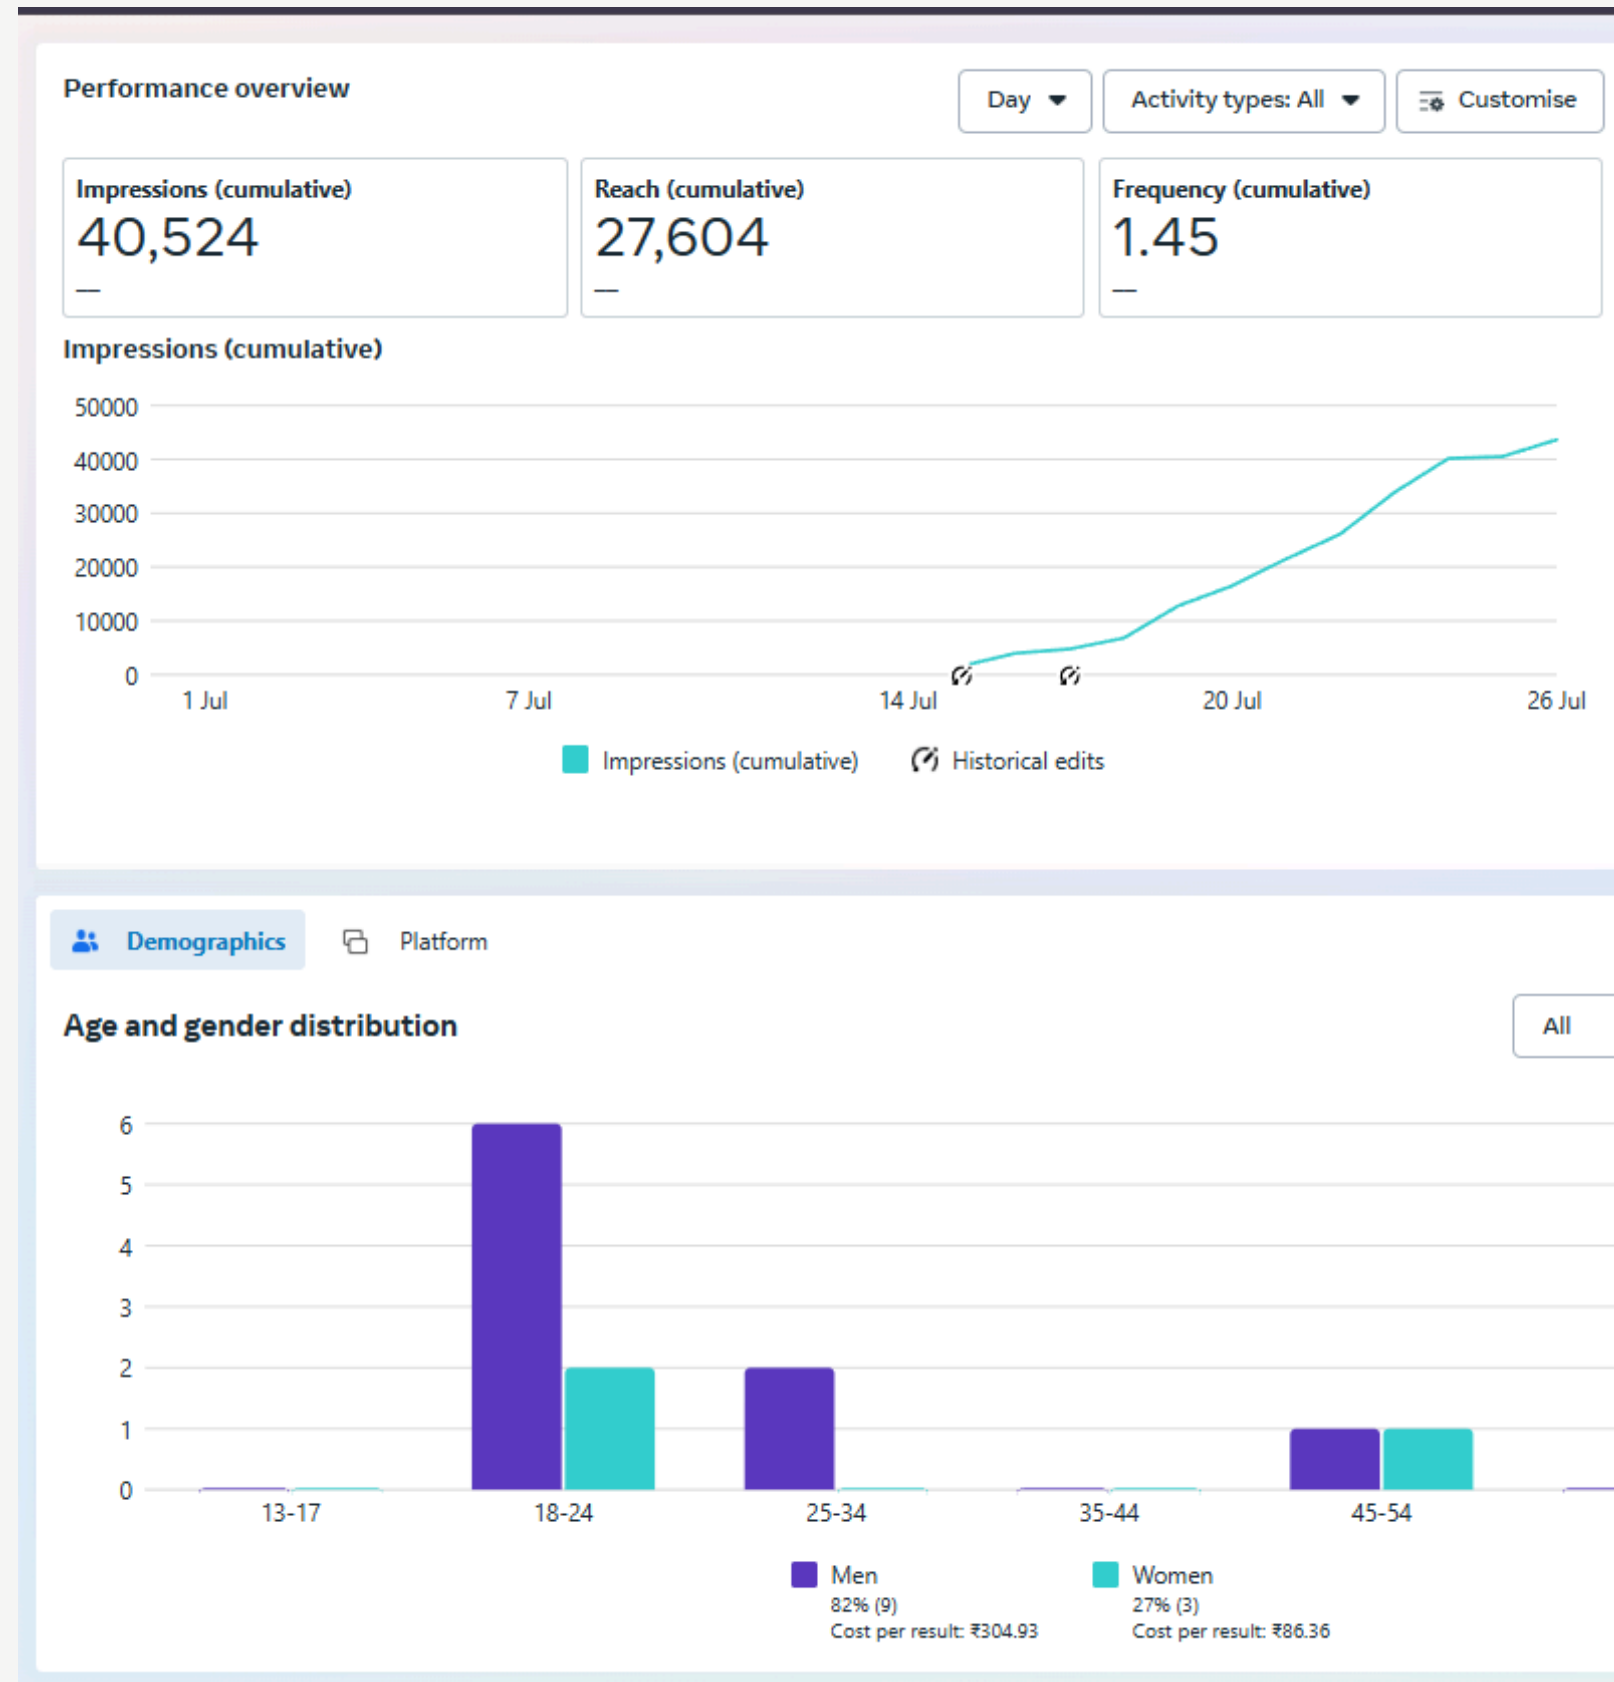

Harsha Toyota Camry Aadi offer

AD INSIGHT

HARSHA TOYOTA

ஹர்ஷா ஆடி திருவிழா

BENEFITS UPTO ₹ 22,500*

ALL NEW **CAMRY**

Price starts at ₹ 48 lakhs

For more details call **95660 23456**
044 3999 7999

Guindy | Velappanchavadi | Pallavaram
Retteri | Thiruvallur | Gummidipoondi | Avadi