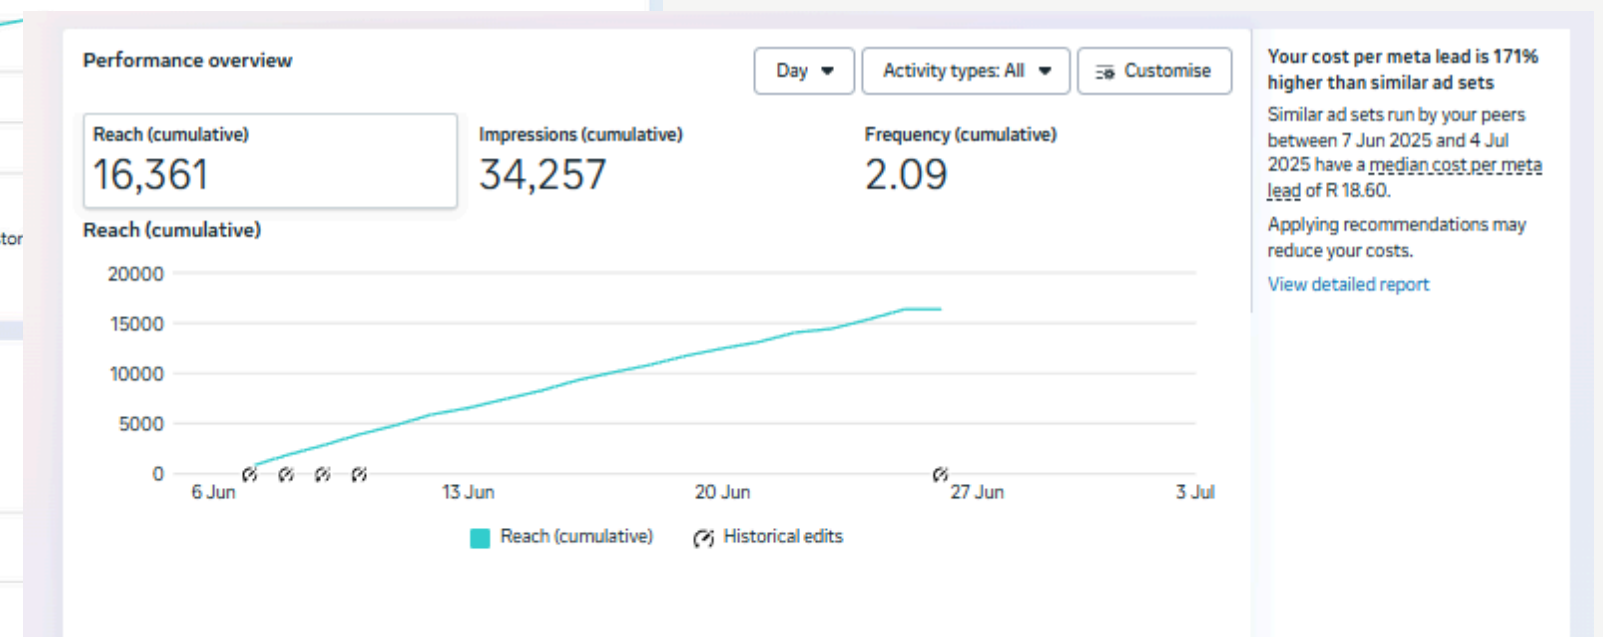

Harsha Toyota Hyryder

2ND AD INSIGHT

HARSHA TOYOTA

Big Wave *Awesome* Offer

BENEFITS UPTO
₹ **177,700**

LOWEST EMI
₹ **21,222**

HYRYDER

Price starts at ₹ 11.34 lakhs | Mileage 27.97 kmpl | Also Available in E-CNG

HARSHA TOYOTA For more details call **95660 23456**
Guindy | Velappanchavadi | Pallavaram
Retteri | Thiruvallur | Gummidipoondi | Avadi **044 3999 7999**