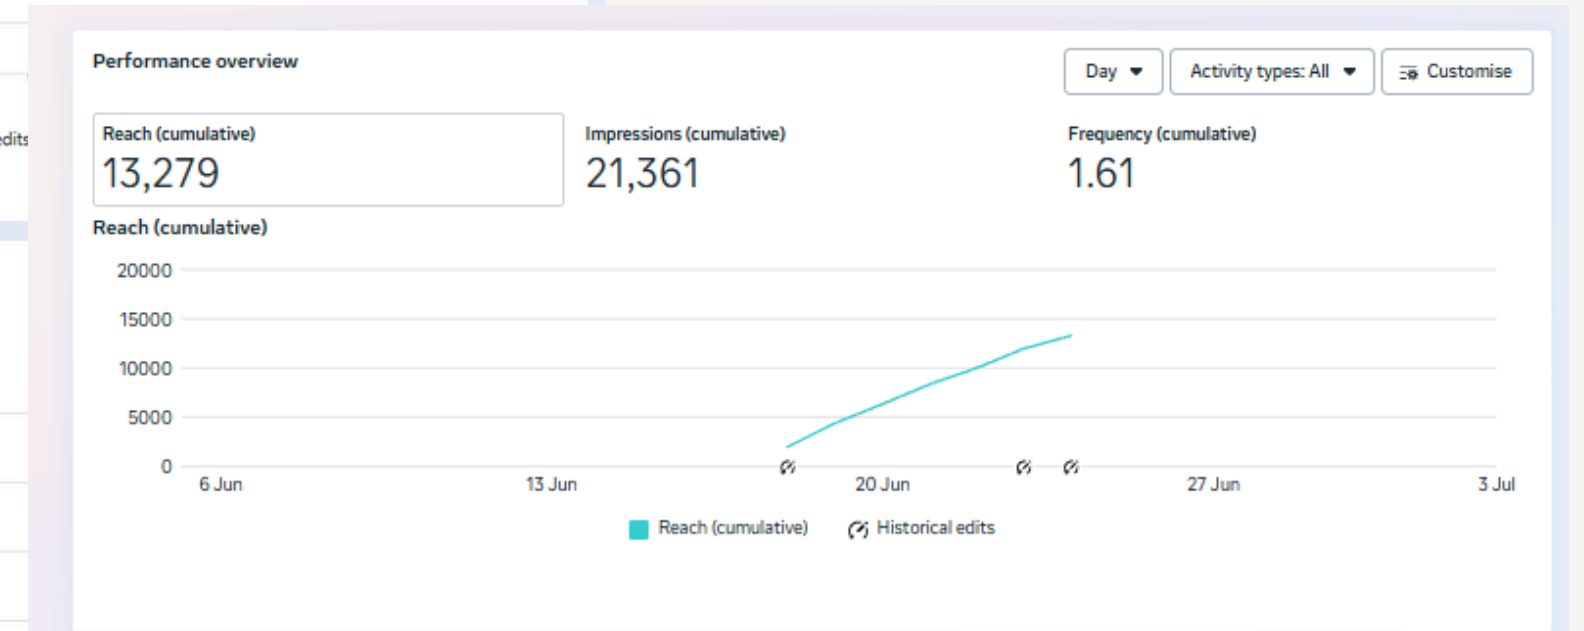

## AD INSIGHT

HARSHA TOYOTA TOYOTA

June *Awesome* Offer

<b>BENEFITS UPTO</b> ₹ 1,20,000	<b>BENEFITS UPTO</b> ₹ 1,77,700
<b>LOWEST EMI</b> ₹ 49,861	<b>LOWEST EMI</b> ₹ 21,222

**HILUX** **HYRYDER**

For more details call 95660 23456  
 044 3999 7999  
 Guindy | Velappanchavadi | Pallavaram  
 Retteri | Thiruvallur | Gummidipoondi | Avadi