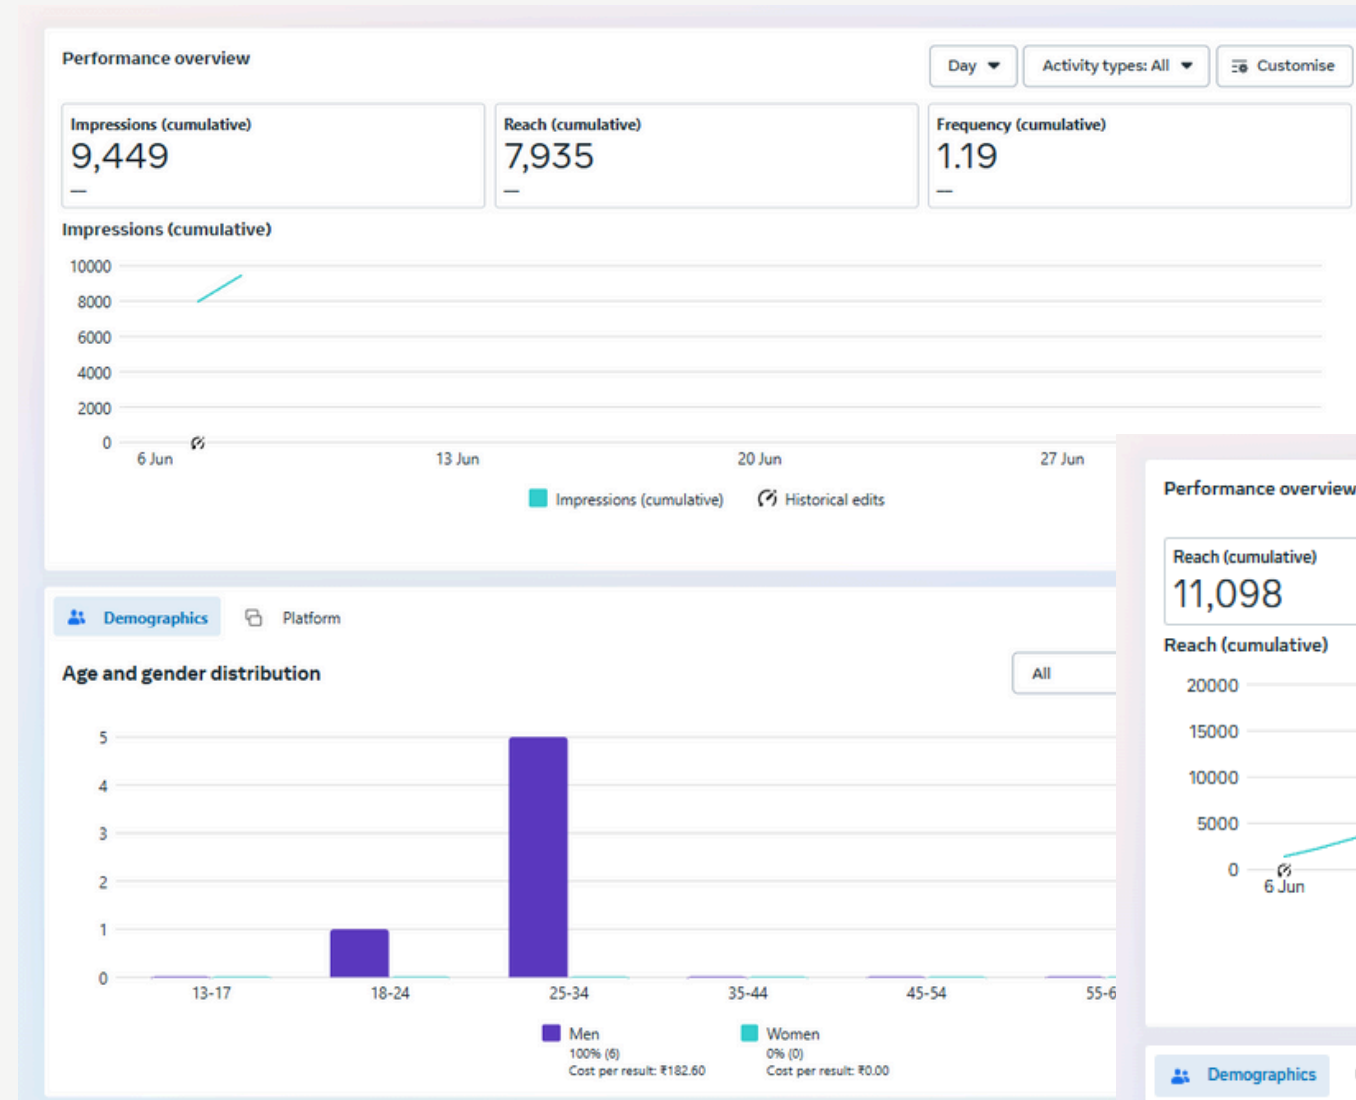

Harsha Toyota Glanza

AD INSIGHT

HARSHA TOYOTA

TOYOTA

Big Wave

THE COOL NEW TOYOTA GLANZA

HARSHA TOYOTA

JUNE Awesome OFFER

BENEFITS UPTO ₹ 1,56,862

LOWEST EMI ₹ 12,777

Price starts at ₹ 6.90 lakhs Mileage 30.61 km/kg Also Available in E-CNG

For more details call 95660 23456 044 3999 7999

Harsha Toyota | Guindy | Velappanchavadi | Pallavaram | Retteri | Thiruvallur | Gummidipoondi | Avadi