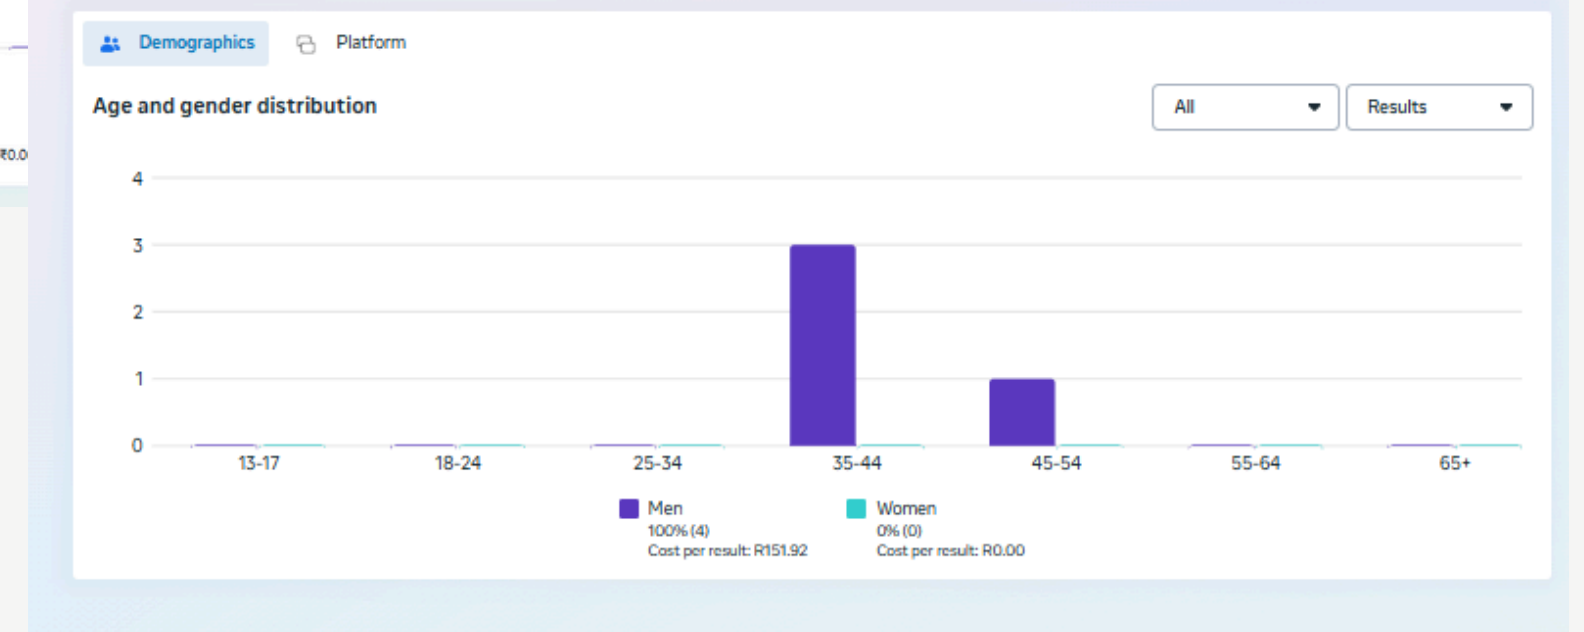

## AD INSIGHT

HARSHA TOYOTA TOYOTA

June *Awesome* Offer

<b>BENEFITS UPTO</b> ₹ 1,20,000	<b>BENEFITS UPTO</b> ₹ 1,77,700
<b>LOWEST EMI</b> ₹ 49,861	<b>LOWEST EMI</b> ₹ 21,222

**HILUX** **HYRYDER**

For more details call 95660 23456  
 044 3999 7999  
 Guindy | Velappanchavadi | Pallavaram  
 Retteri | Thiruvallur | Gummidipoondi | Avadi