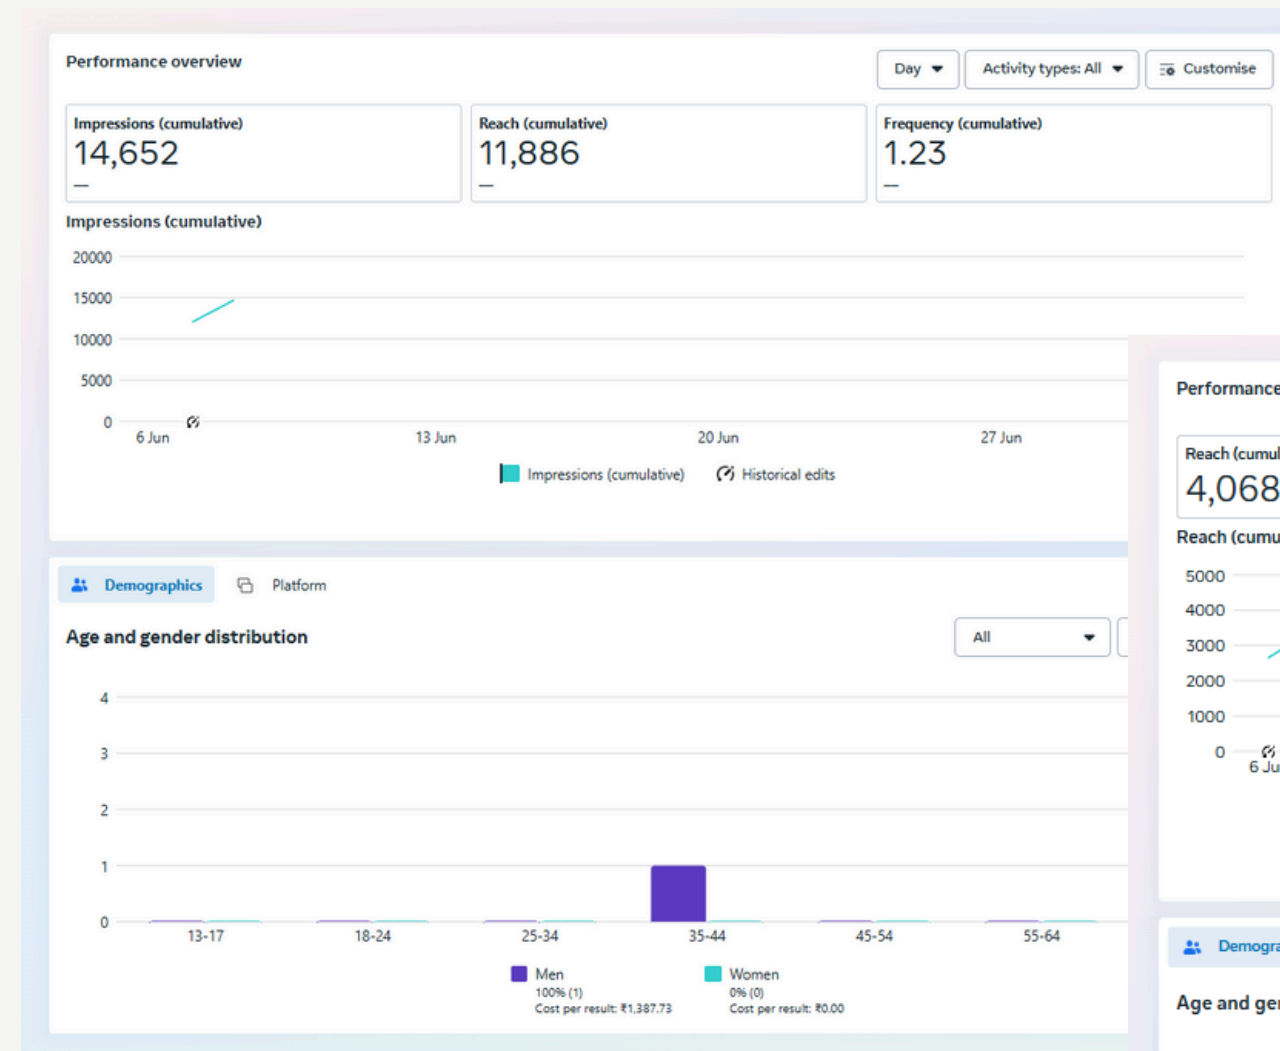

Harsha Toyota Hilux

AD INSIGHT

HARSHA TOYOTA

Big Wave **HILUX**

HARSHA TOYOTA
JUNE Awesome OFFER

BENEFITS UPTO ₹ 120,000

LOWEST EMI ₹ 49,861

Ex Showroom price ₹ 37,15,000 | Available in Diesel AT version with a powerful 2.8 Ltr engine

HARSHA TOYOTA For more details call **95660 23456**
Guindy | Velappanchavadi | Pallavaram
Retteri | Thiruvallur | Gummidipoondi | Avadi **044 3999 7999**