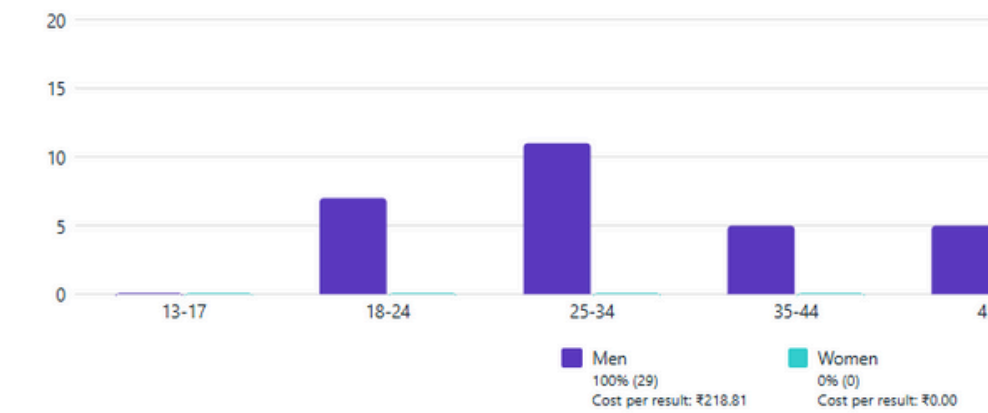

Age and gender distribution

Your cost per meta lead is 153% higher than similar ad sets

Similar ad sets run by your peers between 20 Jun 2025 and 4 Jul 2025 have a median cost per meta lead of ₹ 90.85.

Applying recommendations may reduce your costs.

[View detailed report](#)

Performance overview

Reach (cumulative)
15,997

Impressions (cumulative)
26,788

Frequency (cumulative)
1.67