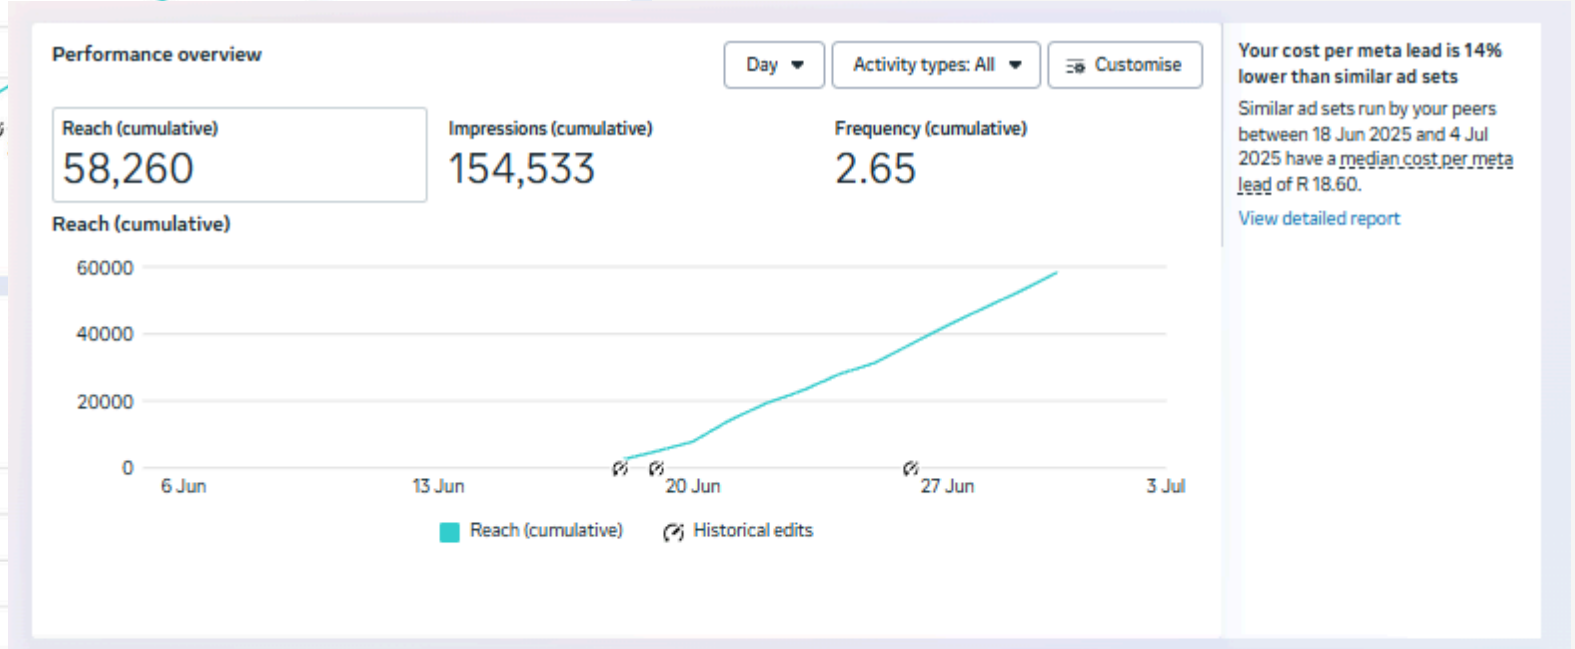

# Harsha Toyota Innova Crysta

AD INSIGHT

**HARSHA TOYOTA**

June *Awesome* Offer

**LOWEST EMI ₹ 63,777\***

**INNOVA CRYSTA** | UNMATCHED UNRIVALED

**HARSHA TOYOTA** For more details call **95660 23456**  
 Guindy | Velappanchavadi | Pallavaram  
 Retteri | Thiruvallur | Gummidipoondi | Avadi **044 3999 7999**

# Harsha Toyota Anniversary Offer

AD INSIGHT

HARSHA TOYOTA 

CELEBRATING **6** *Awesome* YEARS

**SPECIAL ANNIVERSARY BENEFITS**  
VISIT YOUR NEAREST HARSHA TOYOTA DEALERSHIP TO KNOW MORE

BENEFITS UP TO  
**₹ 156862**