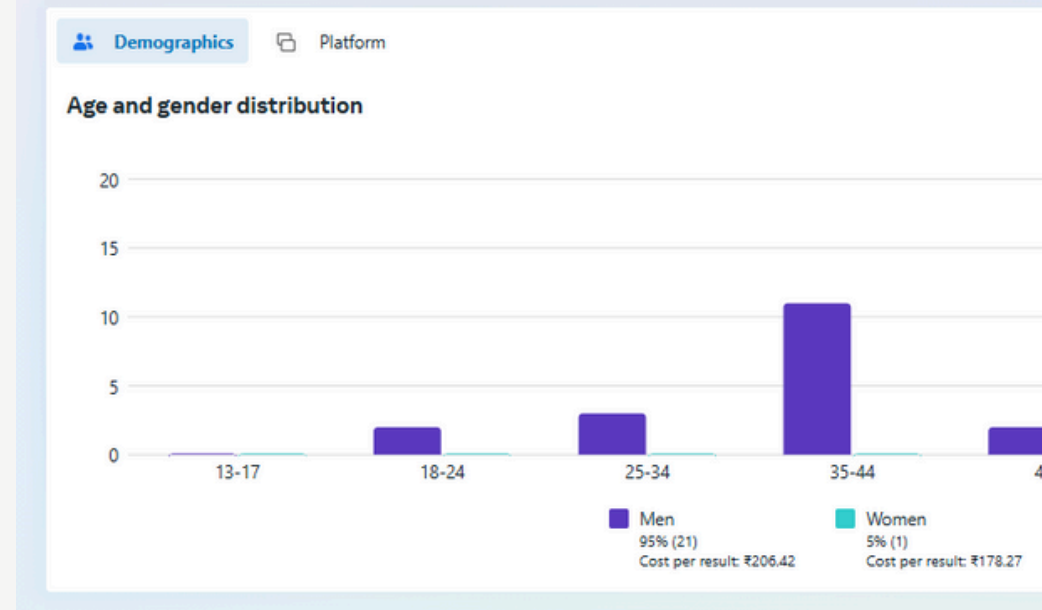

Harsha Toyota Hyryder

3RD AD INSIGHT

HARSHA TOYOTA

June *Awesome* Offer

BENEFITS UPTO ₹1,77,700 **LOWEST EMI ₹21,222**

HYRYDER

Price starts at ₹ 11.34 lakhs | Mileage 27.97 kmpl | Also Available in E-CNG

For more details call **95660 23456**
044 3999 7999

Guindy | Velappanchavadi | Pallavaram
Retteri | Thiruvallur | Gummidipoondi | Avadi