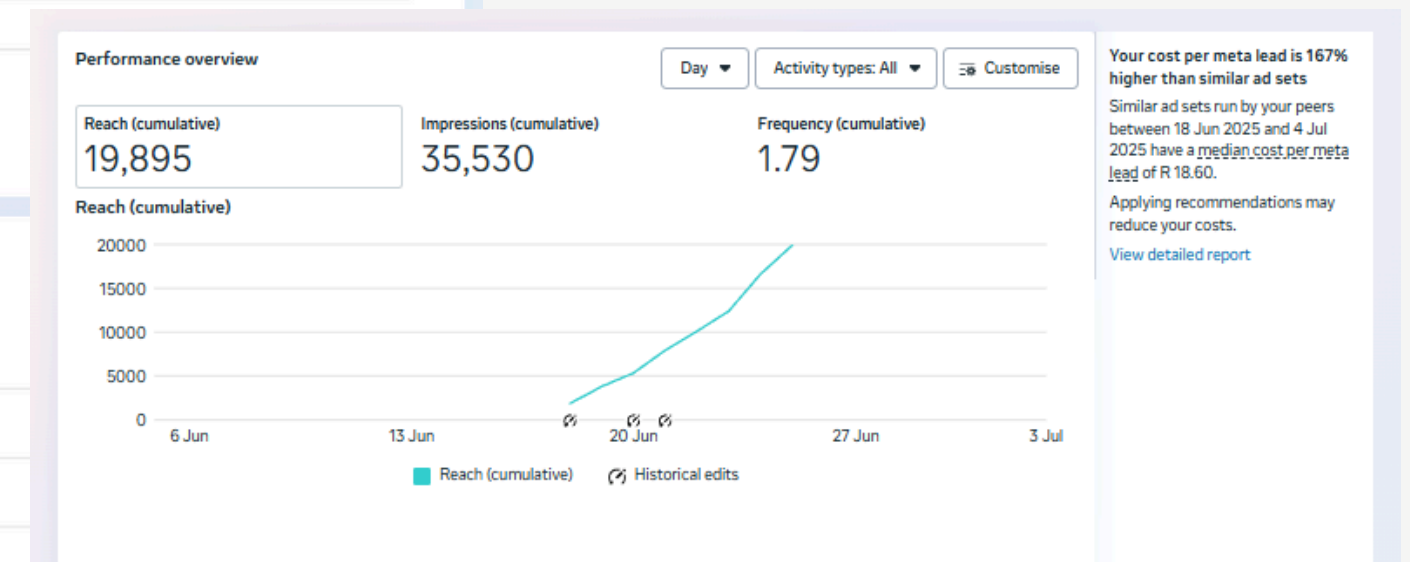

## 3RD AD INSIGHT

**HARSHA TOYOTA**

**June Awesome Offer**

**BENEFITS UPTO ₹120,000**

**LOWEST EMI ₹49,861**

**HILUX**

For more details call **95660 23456**  
**044 3999 7999**

Guindy | Velappanchavadi | Pallavaram  
 Retteri | Thiruvallur | Gummidipoondi | Avadi