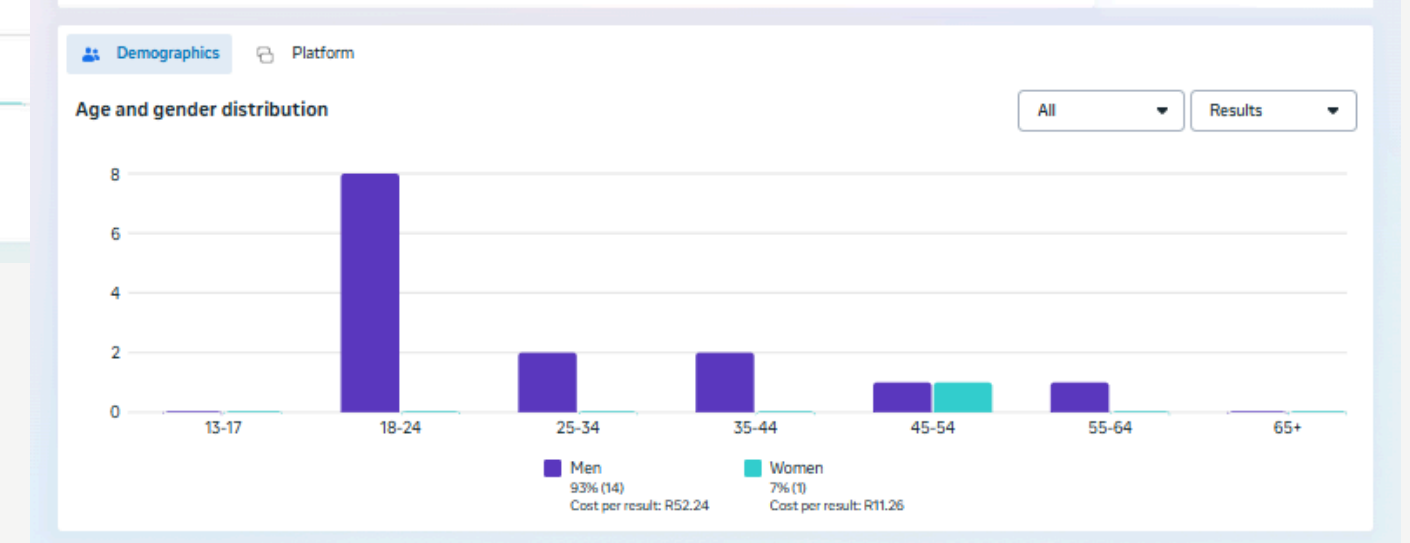

Harsha Toyota Hilux

3RD AD INSIGHT

HARSHA TOYOTA

June Awesome Offer

BENEFITS UPTO ₹120,000

LOWEST EMI ₹49,861

HILUX

For more details call **95660 23456**
044 3999 7999

Guindy | Velappanchavadi | Pallavaram
Retteri | Thiruvallur | Gummidipoondi | Avadi