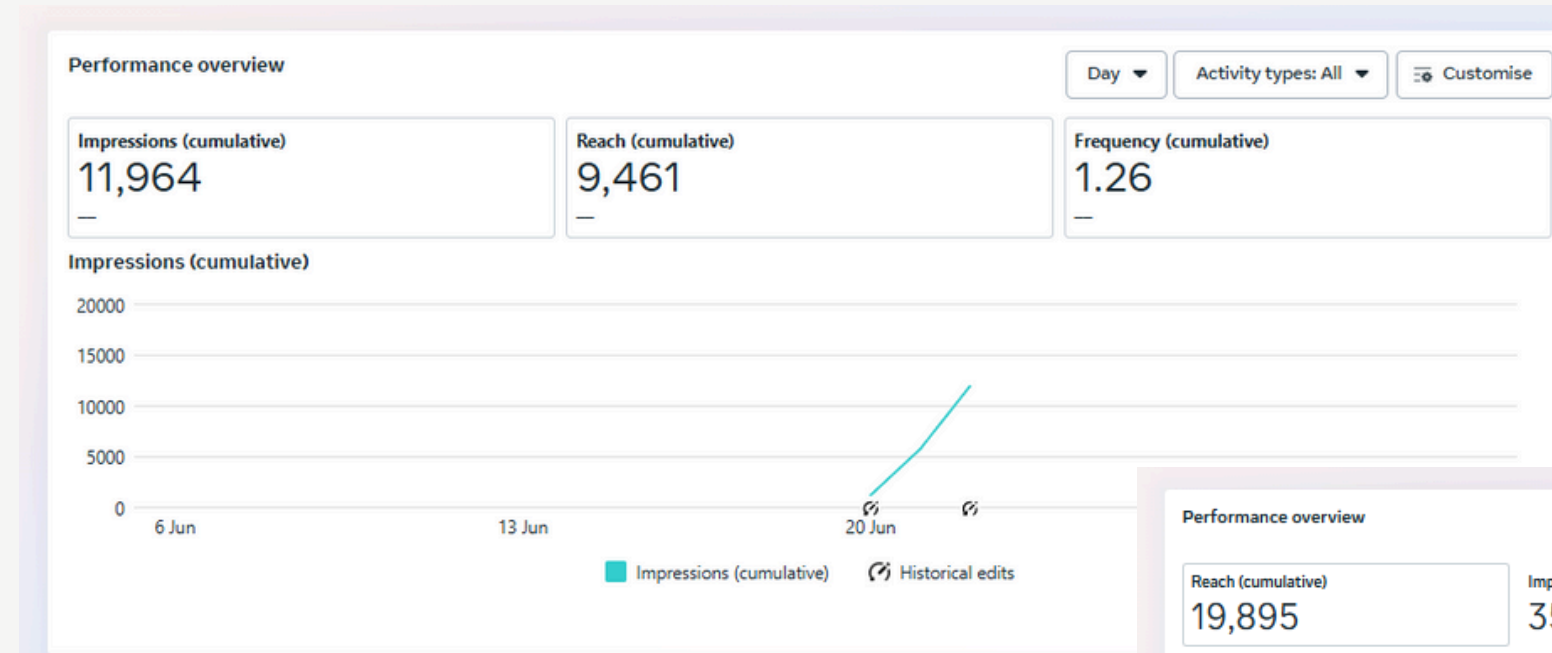

## 3RD AD INSIGHT

**HARSHA TOYOTA**

**June Awesome Offer**

**BENEFITS UPTO ₹120,000**

**LOWEST EMI ₹49,861**

**HILUX**

For more details call **95660 23456**  
**044 3999 7999**

Guindy | Velappanchavadi | Pallavaram  
 Retteri | Thiruvallur | Gummidipoondi | Avadi