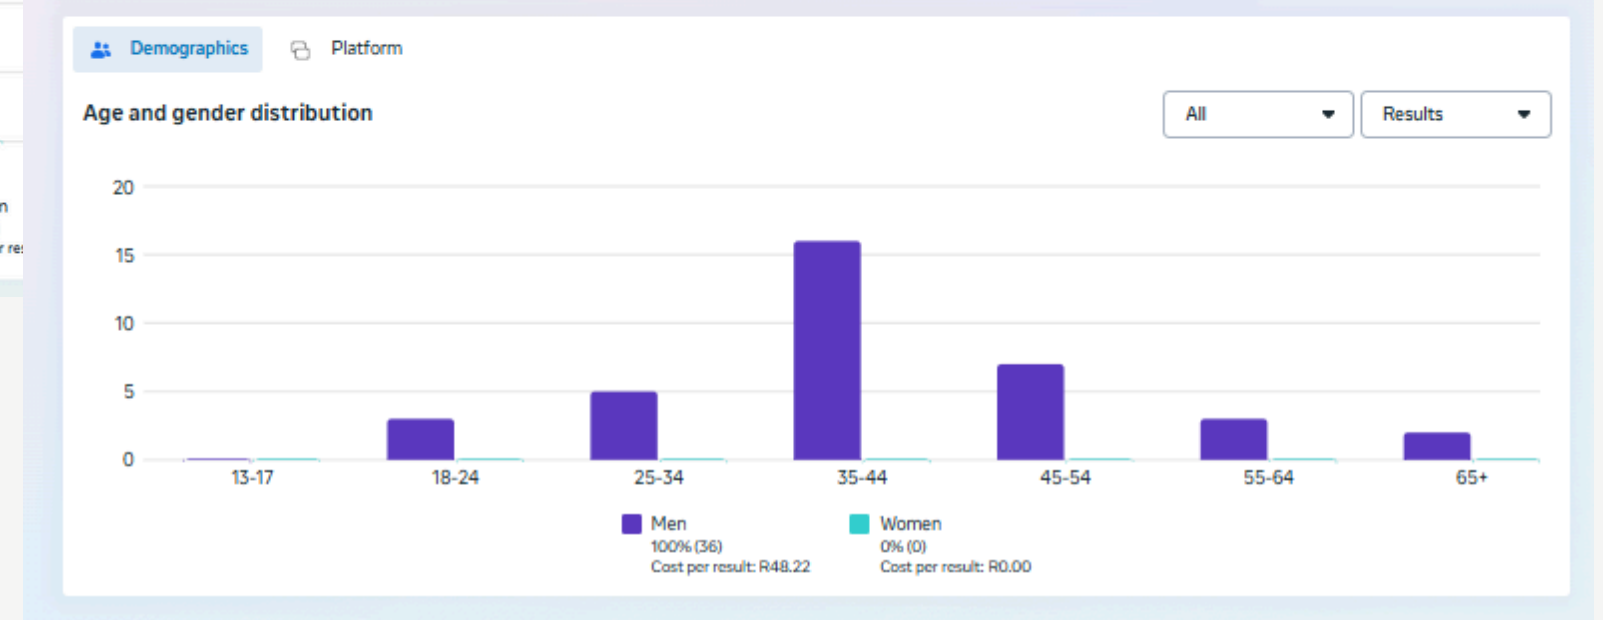

Harsha Toyota Hyryder

2ND AD INSIGHT

HARSHA TOYOTA

Big Wave *Awesome* Offer

BENEFITS UPTO
₹ **177,700**

LOWEST EMI
₹ **21,222**

HYRYDER

Price starts at ₹ 11.34 lakhs | Mileage 27.97 kmpl | Also Available in E-CNG

HARSHA TOYOTA For more details call **95660 23456**
Guindy | Velappanchavadi | Pallavaram
Retteri | Thiruvallur | Gummidipoondi | Avadi **044 3999 7999**