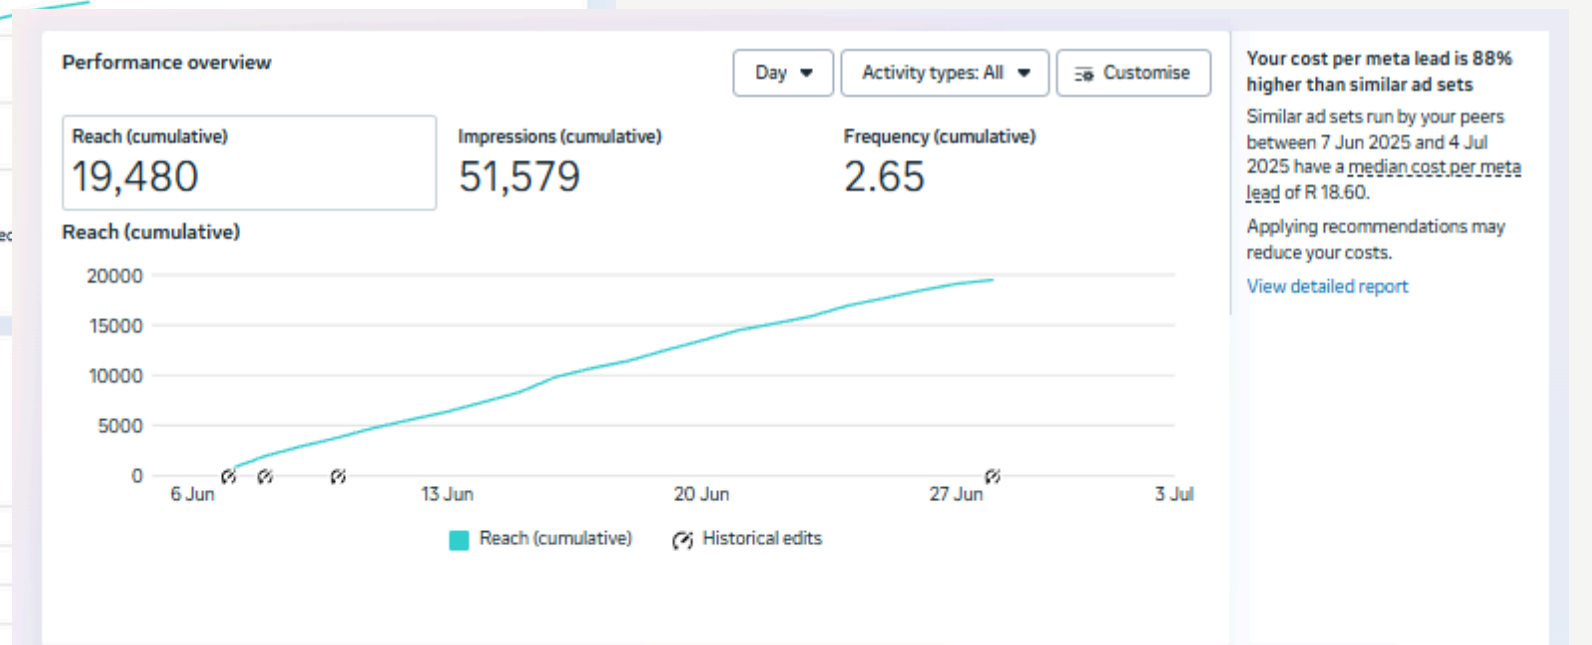

Harsha Toyota Glanza

2ND AD INSIGHT

HARSHA TOYOTA

Big Wave *Awesome* Offer

BENEFITS UPTO
₹ **156,862**

LOWEST EMI
₹ **12,777**

THE COOL NEW TOYOTA GLANZA

Price starts at ₹ 6.90 lakhs | Mileage 30.61 km/kg | Also Available in E-CNG

HARSHA TOYOTA For more details call **95660 23456**
Guindy | Velappanchavadi | Pallavaram
Retteri | Thiruvallur | Gummidipoondi | Avadi **044 3999 7999**