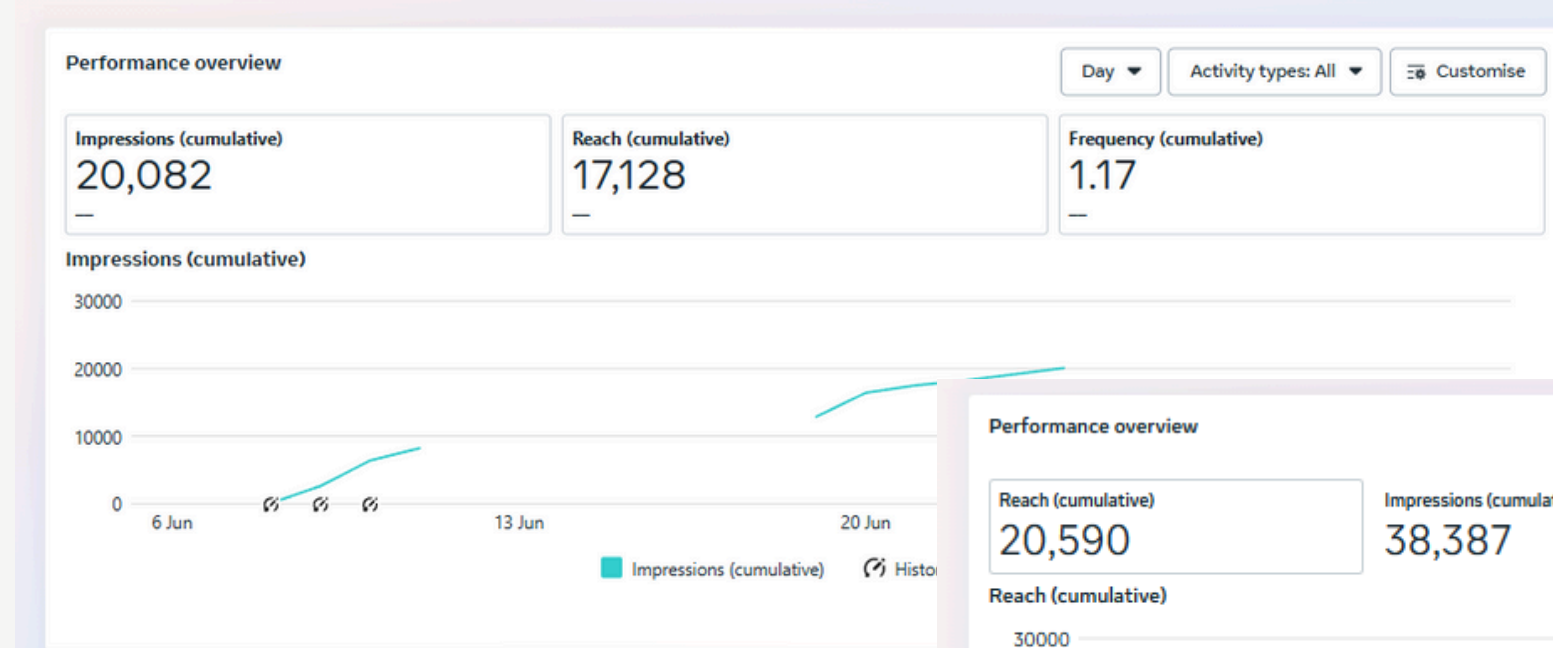

## 2ND AD INSIGHT

**HARSHA TOYOTA**

**Big Wave *Awesome* Offer**

**BENEFITS UPTO**  
₹ **1,37,932**

**LOWEST EMI**  
₹ **14,333**

Price starts at ₹ 7.73 lakhs | Mileage 22.8 kmpl | **TAISOR**

For more details call **95660 23456**  
 Harsha Toyota | Guindy | Velappanchavadi | Pallavaram  
 Retteri | Thiruvallur | Gummidipoondi | Avadi | **044 3999 7999**

# Harsha Toyota Taisor

3RD AD INSIGHT

**HARSHA TOYOTA**

June *Awesome* Offer

**BENEFITS UPTO**  
₹ **1,37,932**

**LOWEST EMI**  
₹ **14,333**

Price starts at ₹ 7.73 lakhs | Mileage 22.8 kmpl | **TAISOR**

**HARSHA TOYOTA** For more details call **95660 23456**  
Guindy | Velappanchavadi | Pallavaram  
Retteri | Thiruvallur | Gummidipoondi | Avadi **044 3999 7999**