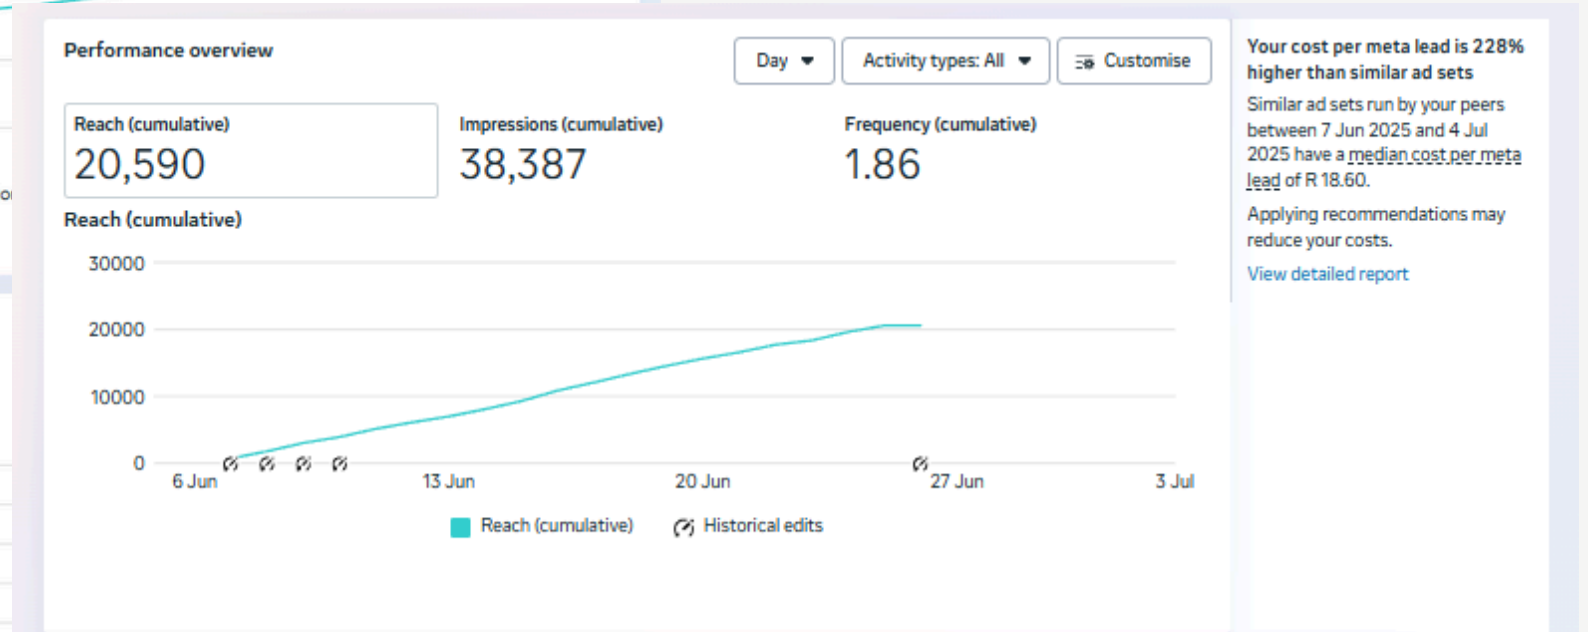

## 2ND AD INSIGHT

**HARSHA TOYOTA**

**Big Wave *Awesome* Offer**

**BENEFITS UPTO**  
₹ **1,37,932**

**LOWEST EMI**  
₹ **14,333**

Price starts at ₹ 7.73 lakhs | Mileage 22.8 kmpl | **TAISOR**

For more details call **95660 23456**  
 Harsha Toyota | Guindy | Velappanchavadi | Pallavaram  
 Retteri | Thiruvallur | Gummidipoondi | Avadi | **044 3999 7999**