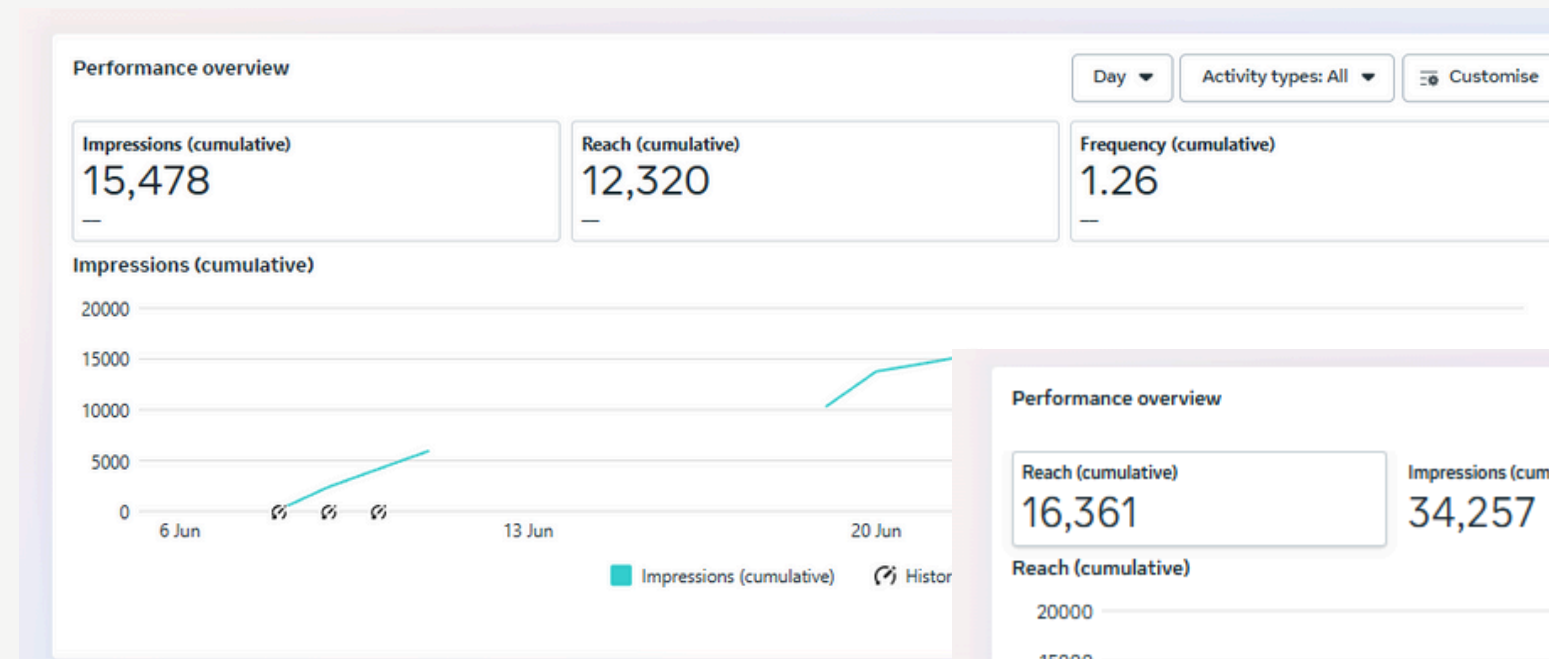

Harsha Toyota Hyryder

2ND AD INSIGHT

HARSHA TOYOTA

Big Wave *Awesome* Offer

BENEFITS UPTO
₹ **177,700**

LOWEST EMI
₹ **21,222**

HYRYDER

Price starts at ₹ 11.34 lakhs | Mileage 27.97 kmpl | Also Available in E-CNG

HARSHA TOYOTA For more details call **95660 23456**
Guindy | Velappanchavadi | Pallavaram
Retteri | Thiruvallur | Gummidipoondi | Avadi **044 3999 7999**