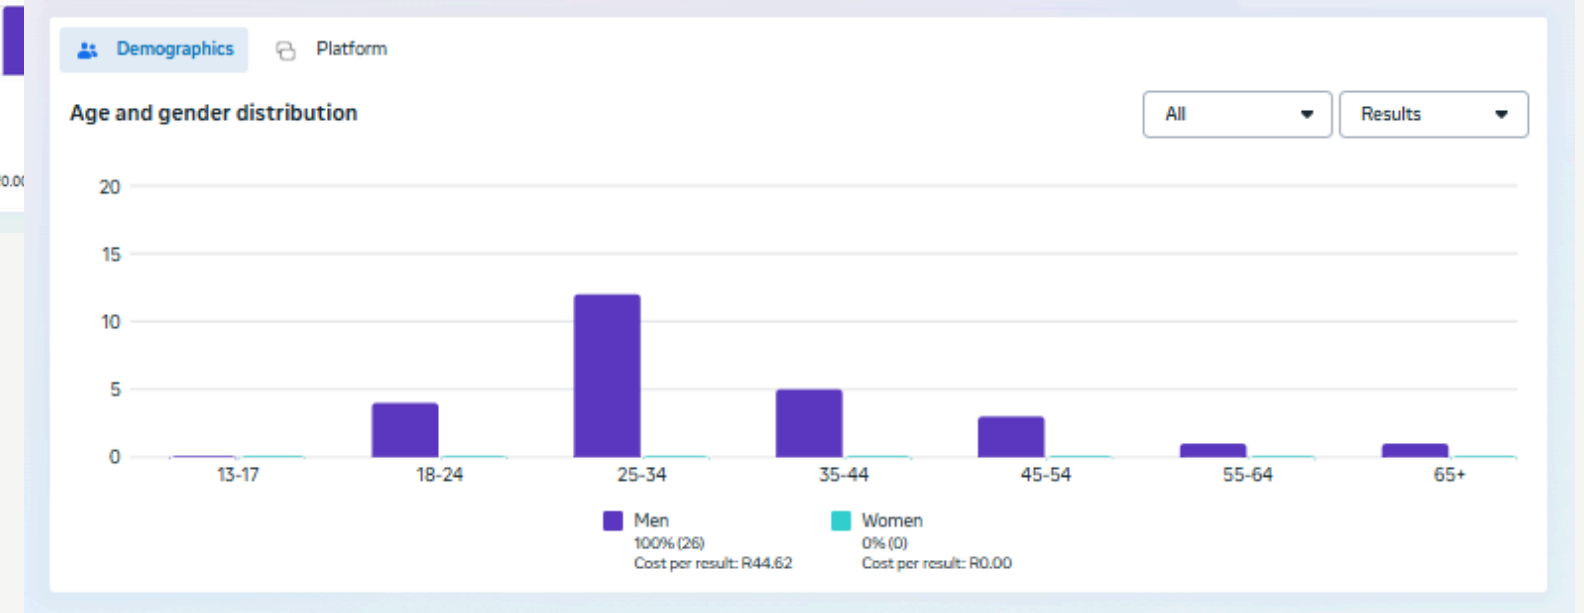

Harsha Toyota Hilux

2ND AD INSIGHT

HARSHA TOYOTA

Big Wave *Awesome* Offer

BENEFITS UPTO ₹ 120,000

LOWEST EMI ₹ 49,861

HILUX

Ex Showroom price ₹ 37,15,000 | Available in Diesel AT version with a powerful 2.8 Ltr engine

For more details call **95660 23456**

HARSHA TOYOTA Guindy | Velappanchavadi | Pallavaram
Retteri | Thiruvallur | Gummidipoondi | Avadi **044 3999 7999**