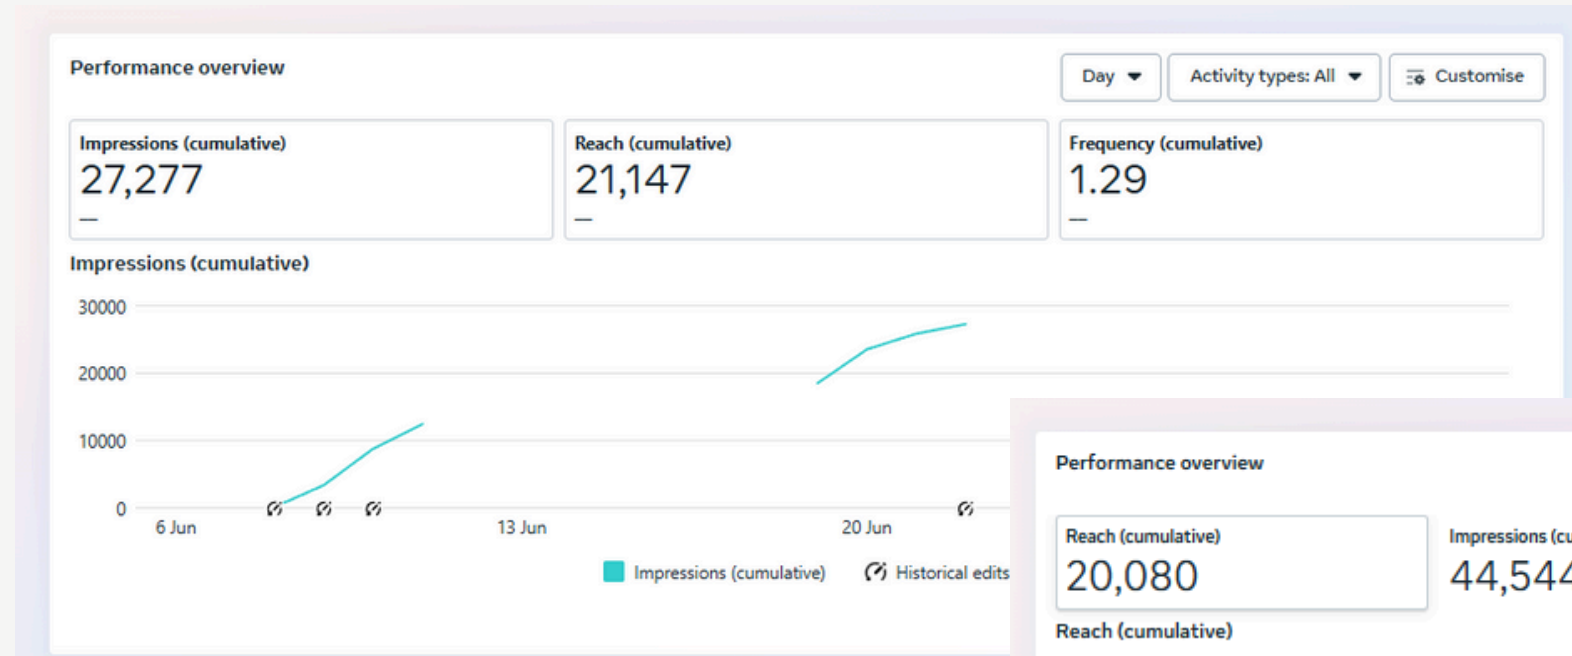

Harsha Toyota Hilux

2ND AD INSIGHT

HARSHA TOYOTA

Big Wave *Awesome* Offer

BENEFITS UPTO ₹ 120,000

LOWEST EMI ₹ 49,861

HILUX

Ex Showroom price ₹ 37,15,000 | Available in Diesel AT version with a powerful 2.8 Ltr engine

For more details call **95660 23456**

HARSHA TOYOTA Guindy | Velappanchavadi | Pallavaram
Retteri | Thiruvallur | Gummidipoondi | Avadi **044 3999 7999**