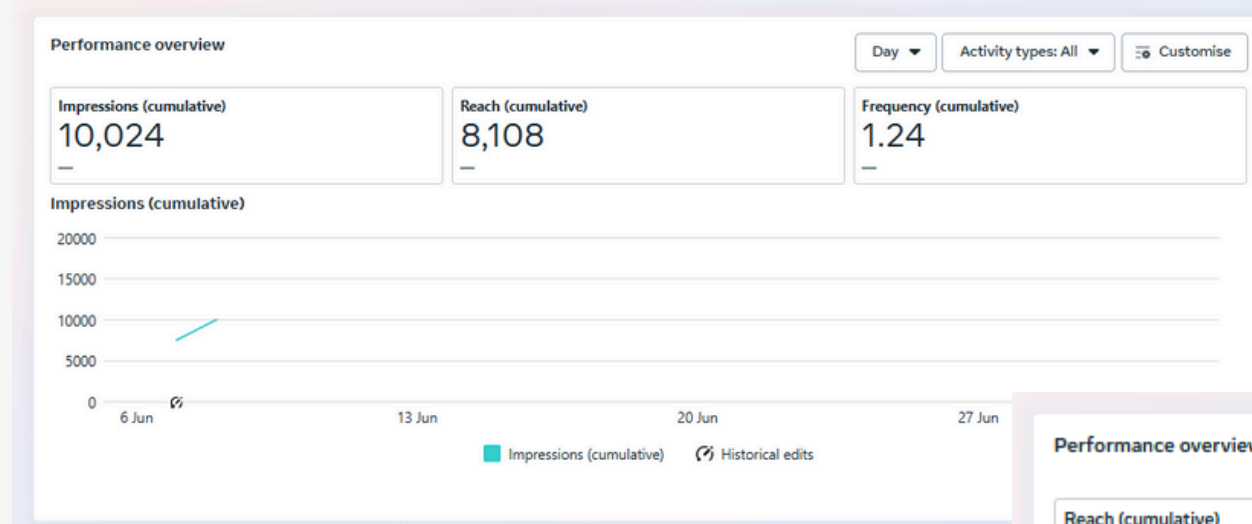

Harsha Toyota Taisor

AD INSIGHT

HARSHA TOYOTA

TOYOTA

Big Wave
HARSHA TOYOTA
JUNE Awesome OFFER

BENEFITS UPTO
₹ 1,37,932

LOWEST EMI
₹ 14,333

Price starts at ₹ 7.73 lakhs Mileage 22.8 kmpl

For more details call 95660 23456
044 3999 7999

Guindy | Velappanchavadi | Pallavaram
Retteri | Thiruvallur | Gummidipoondi | Avadi