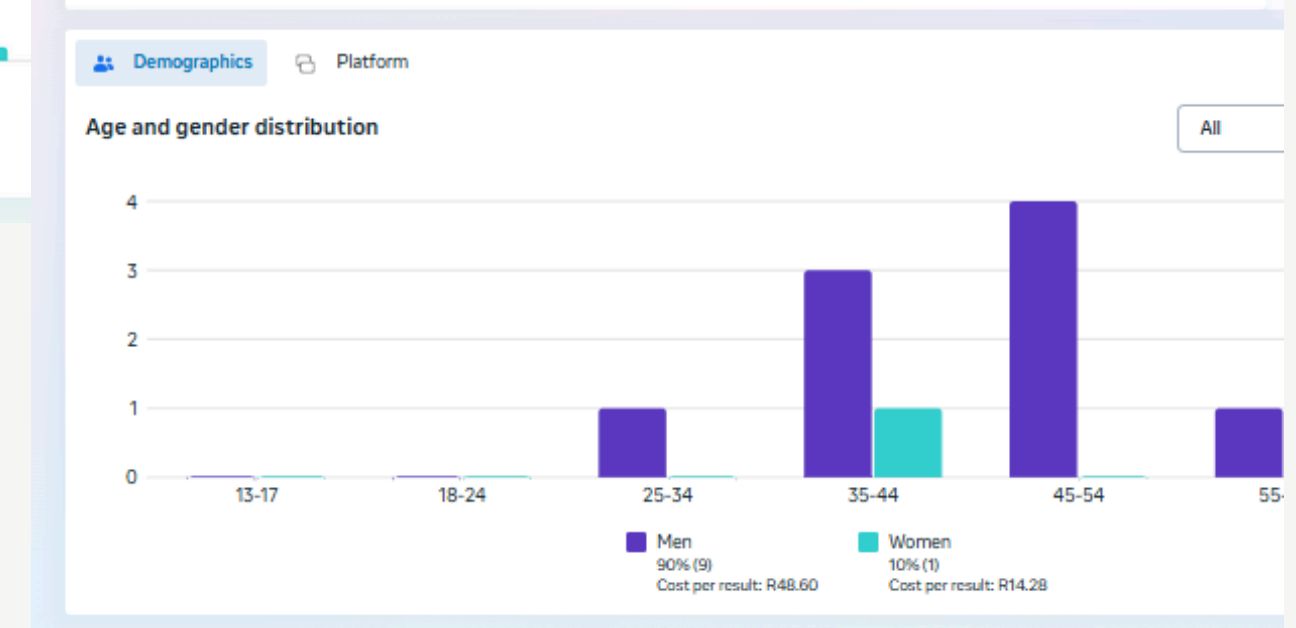

Harsha Toyota Anniversary Offer

AD INSIGHT

HARSHA TOYOTA

ADVANCED HYBRID ELECTRIC SUV

STARTING FROM ₹ **11.34 LAKH**

BENEFITS UP TO ₹ 177700

LOWEST EMI ₹ 21222

ADVANCED HYBRID

MILEAGE
PETROL: 21.12 km/l * | HYBRID: 27.97 km/l * | UP TO 1200 km ON ONE FULL TANK

For more details call **95660 23456**
Harsha Toyota | Guindy | Velappanchavadi | Pallavaram | Retteri | Thiruvallur | Gummidipoondi | Avadi | **044 3999 7999**