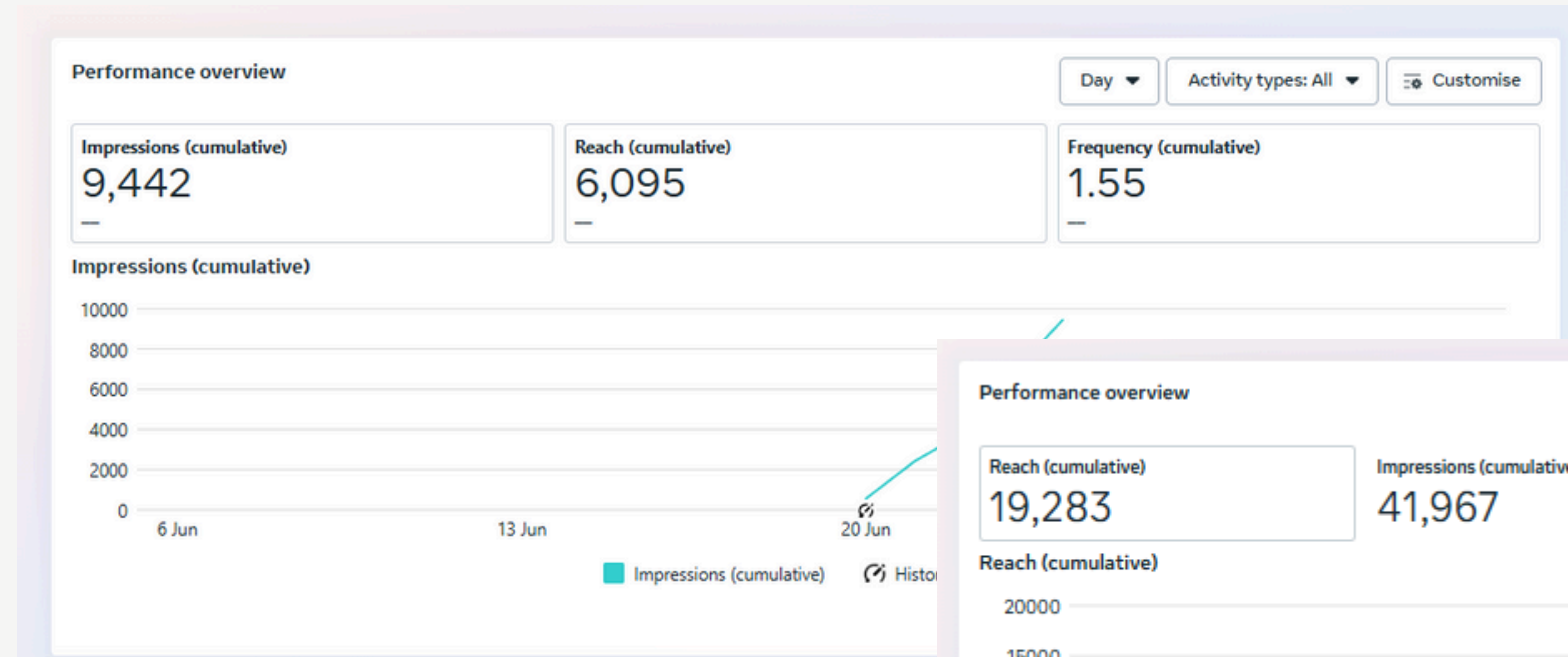

Harsha Toyota Glanza

3RD AD INSIGHT

HARSHA TOYOTA

June *Awesome* Offer

BENEFITS UPTO
₹ 1,56,862

LOWEST EMI
₹ 12,777

Price starts at ₹ 6.90 lakhs | Mileage 30.61 km/kg | Also Available in E-CNG

HARSHA TOYOTA | For more details call 95660 23456 | 044 3999 7999

Guindy | Velappanchavadi | Pallavaram
Retteri | Thiruvallur | Gummidipoondi | Avadi