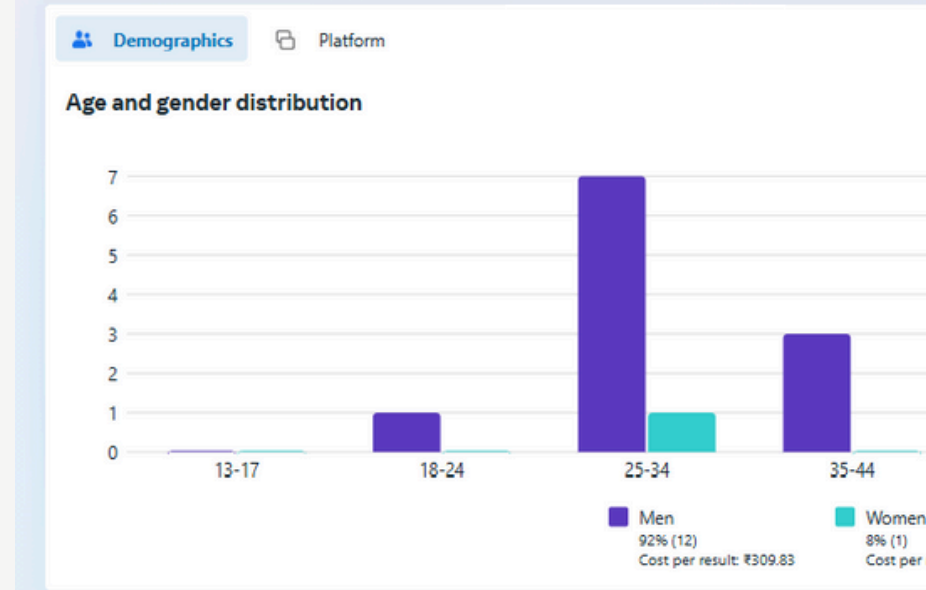

## 2ND AD INSIGHT

**HARSHA TOYOTA**

**Big Wave *Awesome* Offer**

**BENEFITS UPTO**  
₹ **1,37,932**

**LOWEST EMI**  
₹ **14,333**

Price starts at ₹ 7.73 lakhs | Mileage 22.8 kmpl | **TAISOR**

For more details call **95660 23456**  
 Harsha Toyota | Guindy | Velappanchavadi | Pallavaram  
 Retteri | Thiruvallur | Gummidipoondi | Avadi | **044 3999 7999**