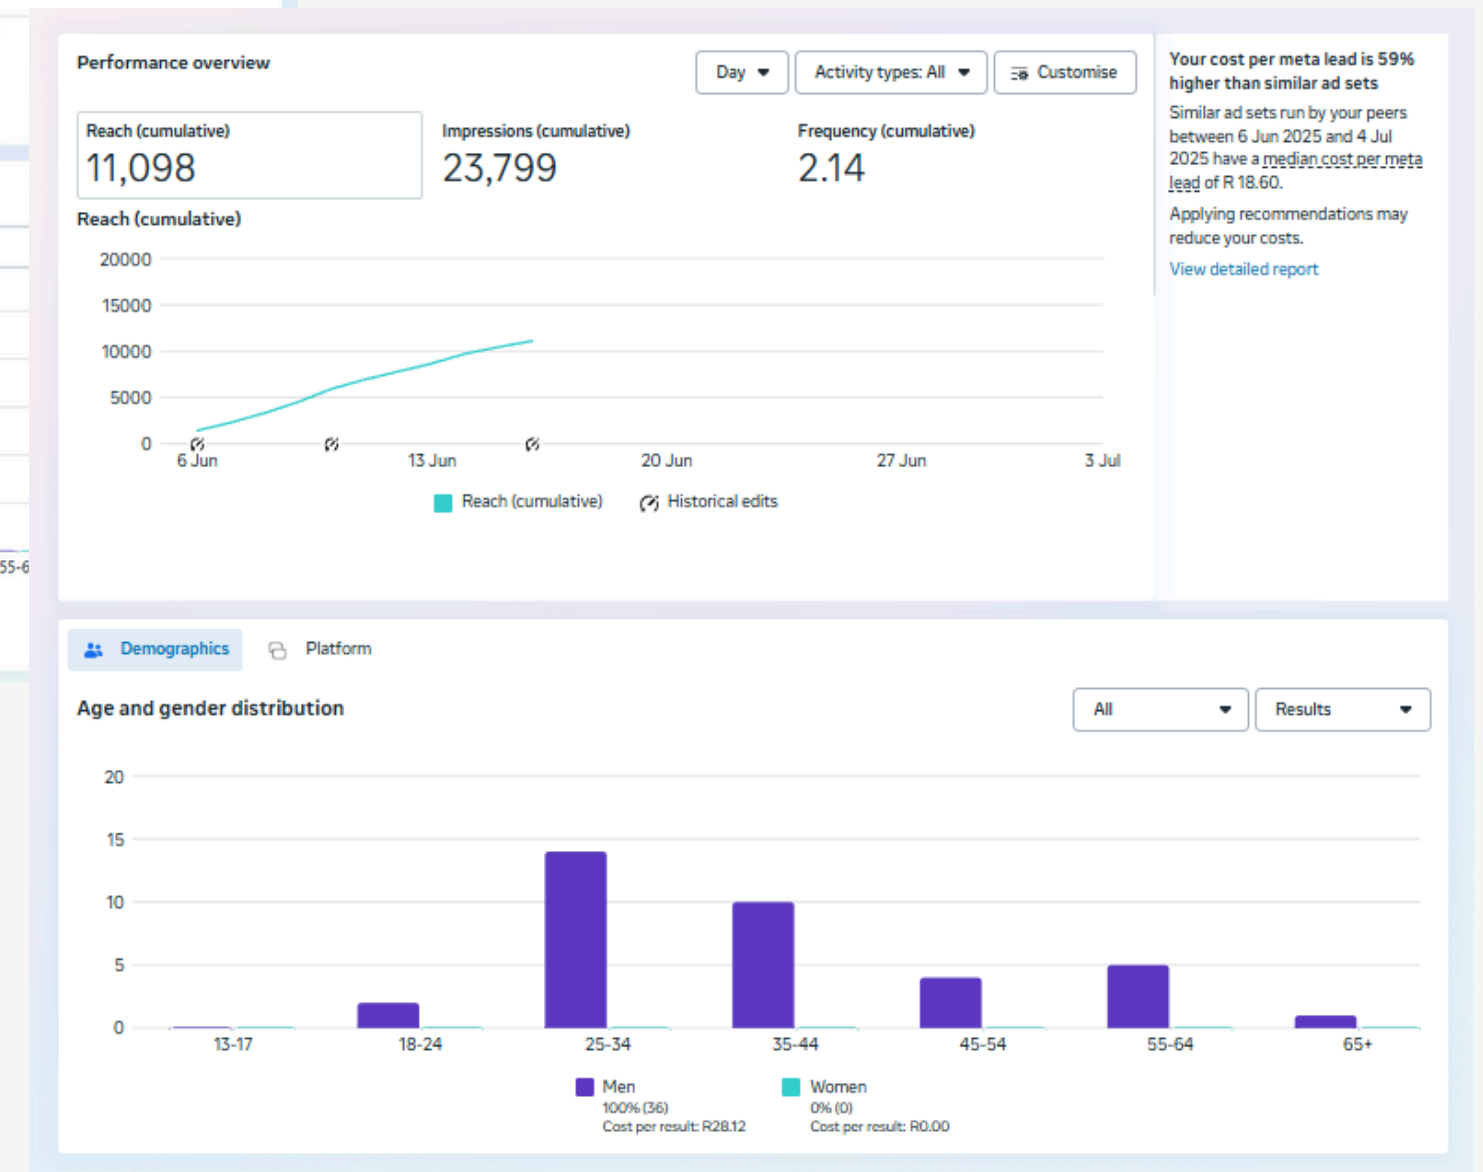

Harsha Toyota Glanza

AD INSIGHT

HARSHA TOYOTA

TOYOTA

Big Wave

THE COOL NEW TOYOTA GLANZA

HARSHA TOYOTA

JUNE Awesome OFFER

BENEFITS UPTO ₹ 1,56,862

LOWEST EMI ₹ 12,777

Price starts at ₹ 6.90 lakhs Mileage 30.61 km/kg Also Available in E-CNG

For more details call 95660 23456 044 3999 7999

Harsha Toyota | Guindy | Velappanchavadi | Pallavaram | Retteri | Thiruvallur | Gummidipoondi | Avadi