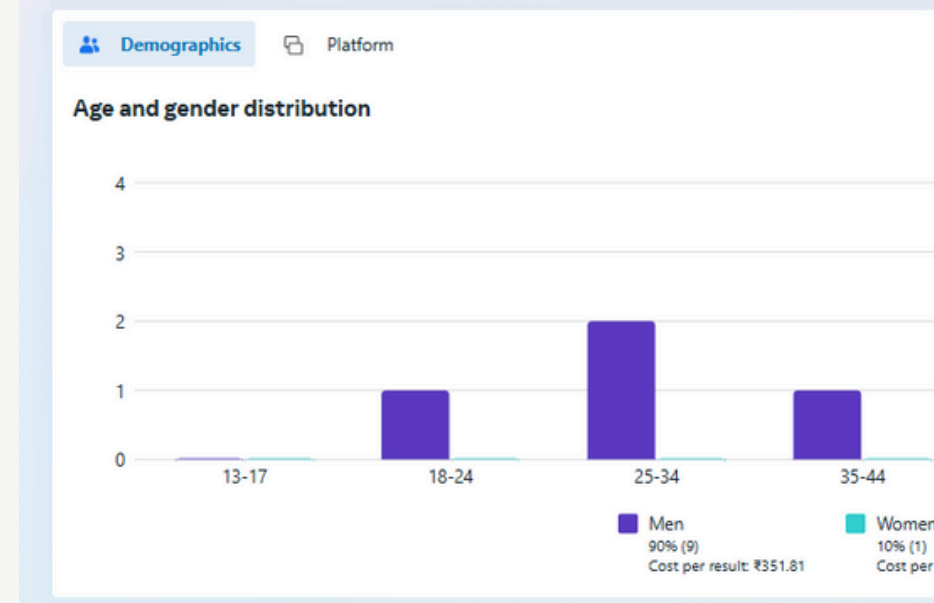

Harsha Toyota Hyryder

2ND AD INSIGHT

HARSHA TOYOTA

Big Wave *Awesome* Offer

BENEFITS UPTO
₹ **177,700**

LOWEST EMI
₹ **21,222**

HYRYDER

Price starts at ₹ 11.34 lakhs | Mileage 27.97 kmpl | Also Available in E-CNG

HARSHA TOYOTA For more details call **95660 23456**
Guindy | Velappanchavadi | Pallavaram
Retteri | Thiruvallur | Gummidipoondi | Avadi **044 3999 7999**