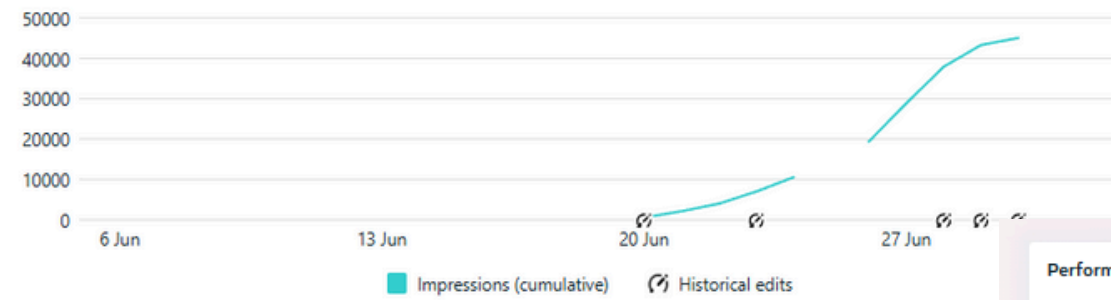

Harsha Toyota Glanza & Taisor

AD INSIGHT

Performance overview

Impressions (cumulative)
45,036

Reach (cumulative)
25,690

Frequency (cumulative)
1.75

Impressions (cumulative)

Demographics Platform