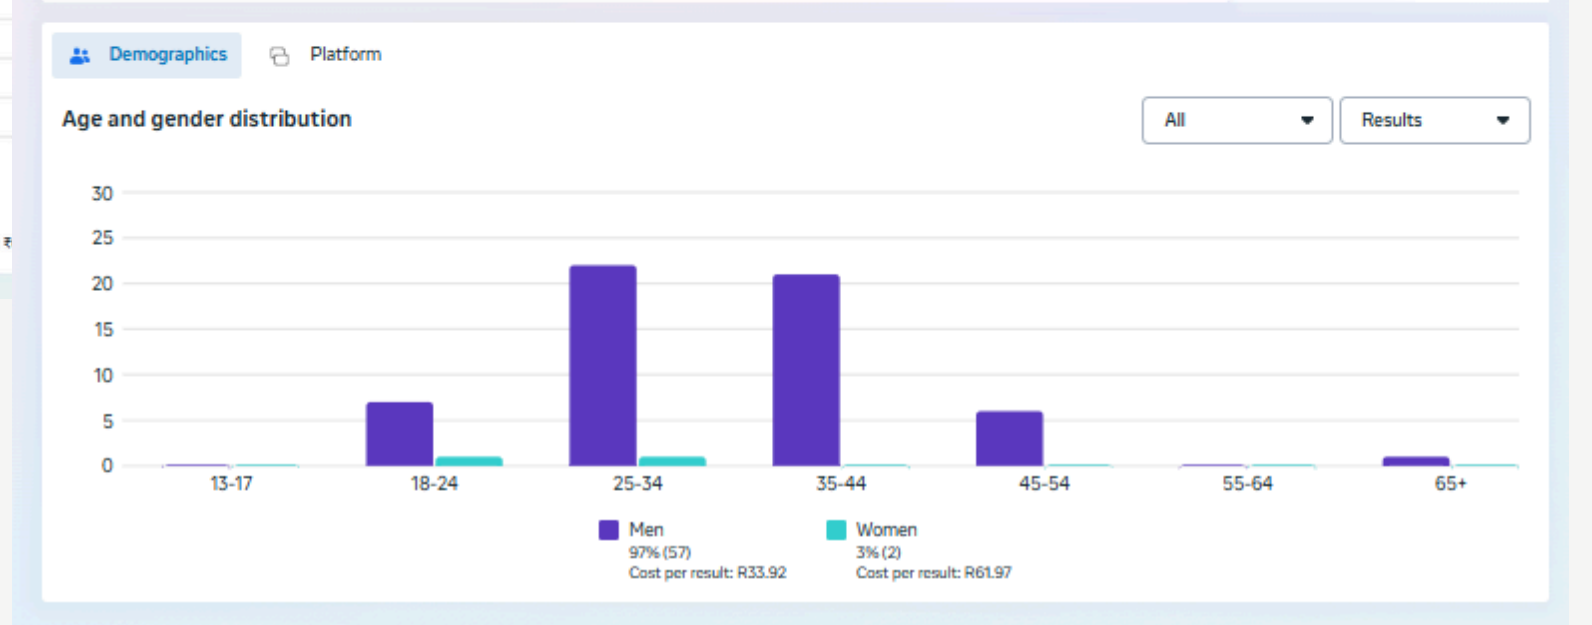

Harsha Toyota Glanza

2ND AD INSIGHT

HARSHA TOYOTA

Big Wave *Awesome* Offer

BENEFITS UPTO
₹ **156,862**

LOWEST EMI
₹ **12,777**

THE COOL NEW TOYOTA GLANZA

Price starts at ₹ 6.90 lakhs | Mileage 30.61 km/kg | Also Available in E-CNG

HARSHA TOYOTA For more details call **95660 23456**
Guindy | Velappanchavadi | Pallavaram
Retteri | Thiruvallur | Gummidipoondi | Avadi **044 3999 7999**