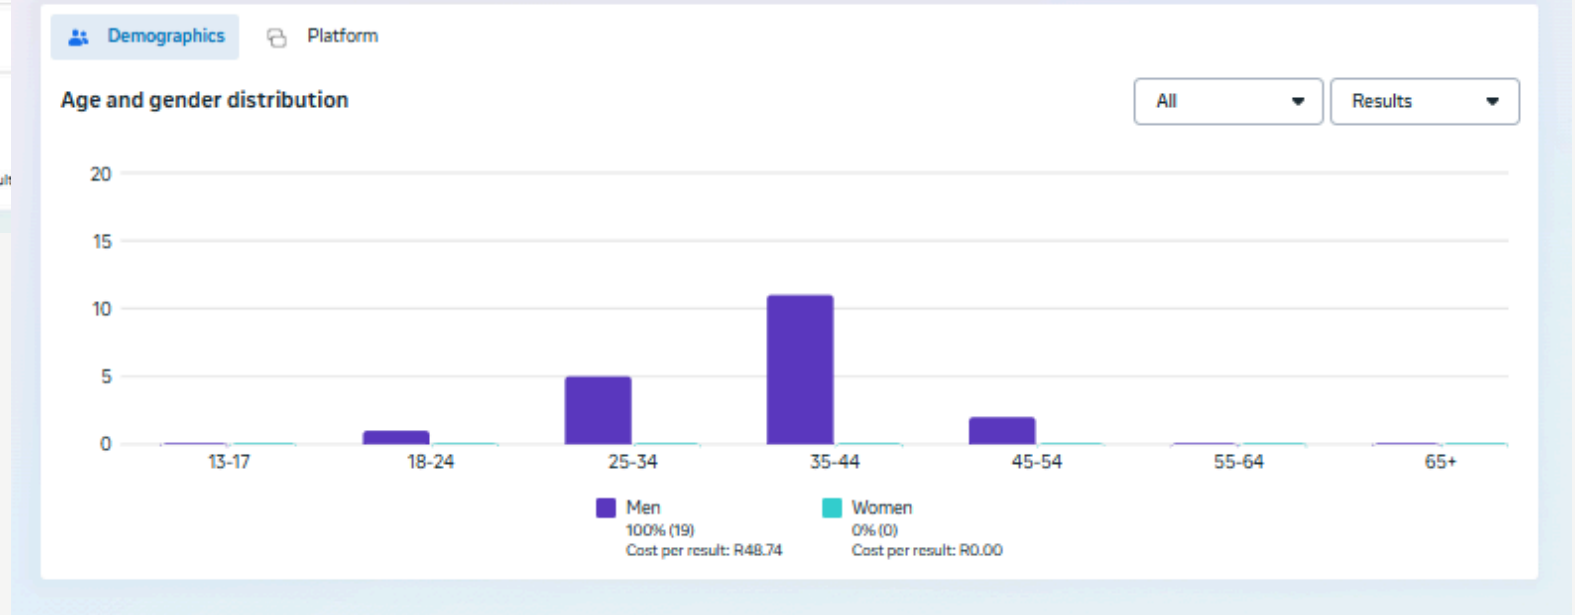

# Harsha Toyota Taisor

3RD AD INSIGHT

**HARSHA TOYOTA**

June *Awesome* Offer

**BENEFITS UPTO**  
₹ **1,37,932**

**LOWEST EMI**  
₹ **14,333**

Price starts at ₹ 7.73 lakhs | Mileage 22.8 kmpl | **TAISOR**

**HARSHA TOYOTA** For more details call **95660 23456**  
Guindy | Velappanchavadi | Pallavaram  
Retteri | Thiruvallur | Gummidipoondi | Avadi **044 3999 7999**