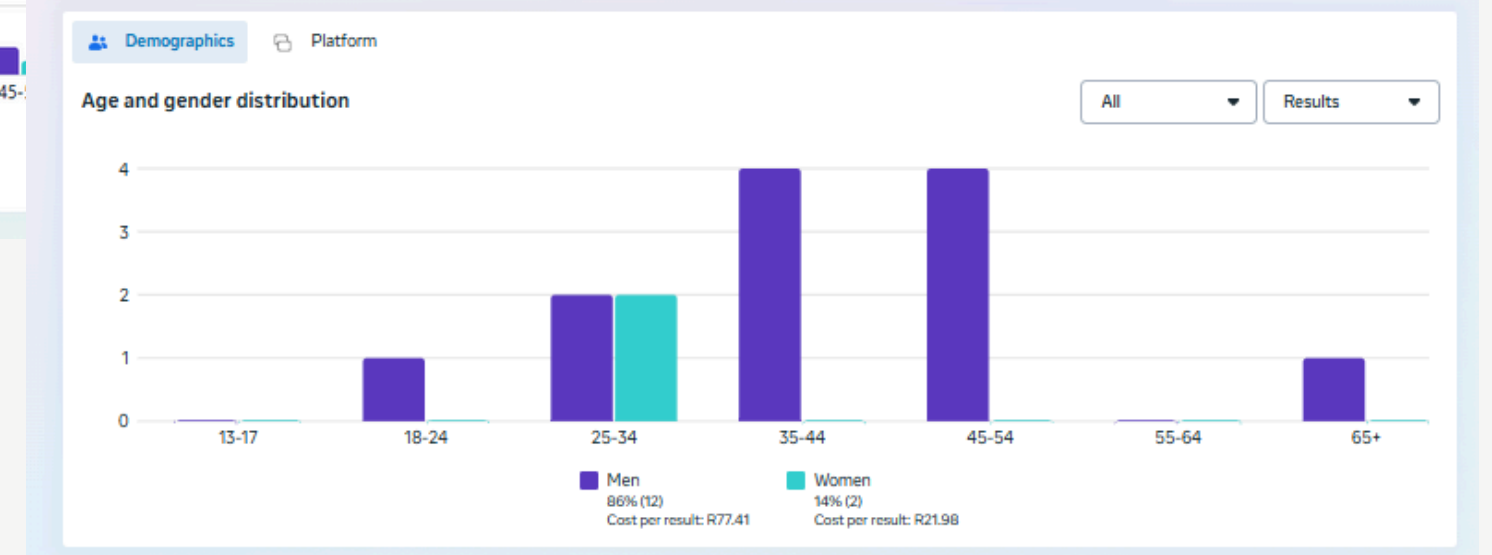

Harsha Toyota Hyryder

3RD AD INSIGHT

HARSHA TOYOTA

June *Awesome* Offer

BENEFITS UPTO ₹1,77,700 **LOWEST EMI ₹21,222**

HYRYDER

Price starts at ₹ 11.34 lakhs | Mileage 27.97 kmpl | Also Available in E-CNG

For more details call **95660 23456**
044 3999 7999

Guindy | Velappanchavadi | Pallavaram
Retteri | Thiruvallur | Gummidipoondi | Avadi