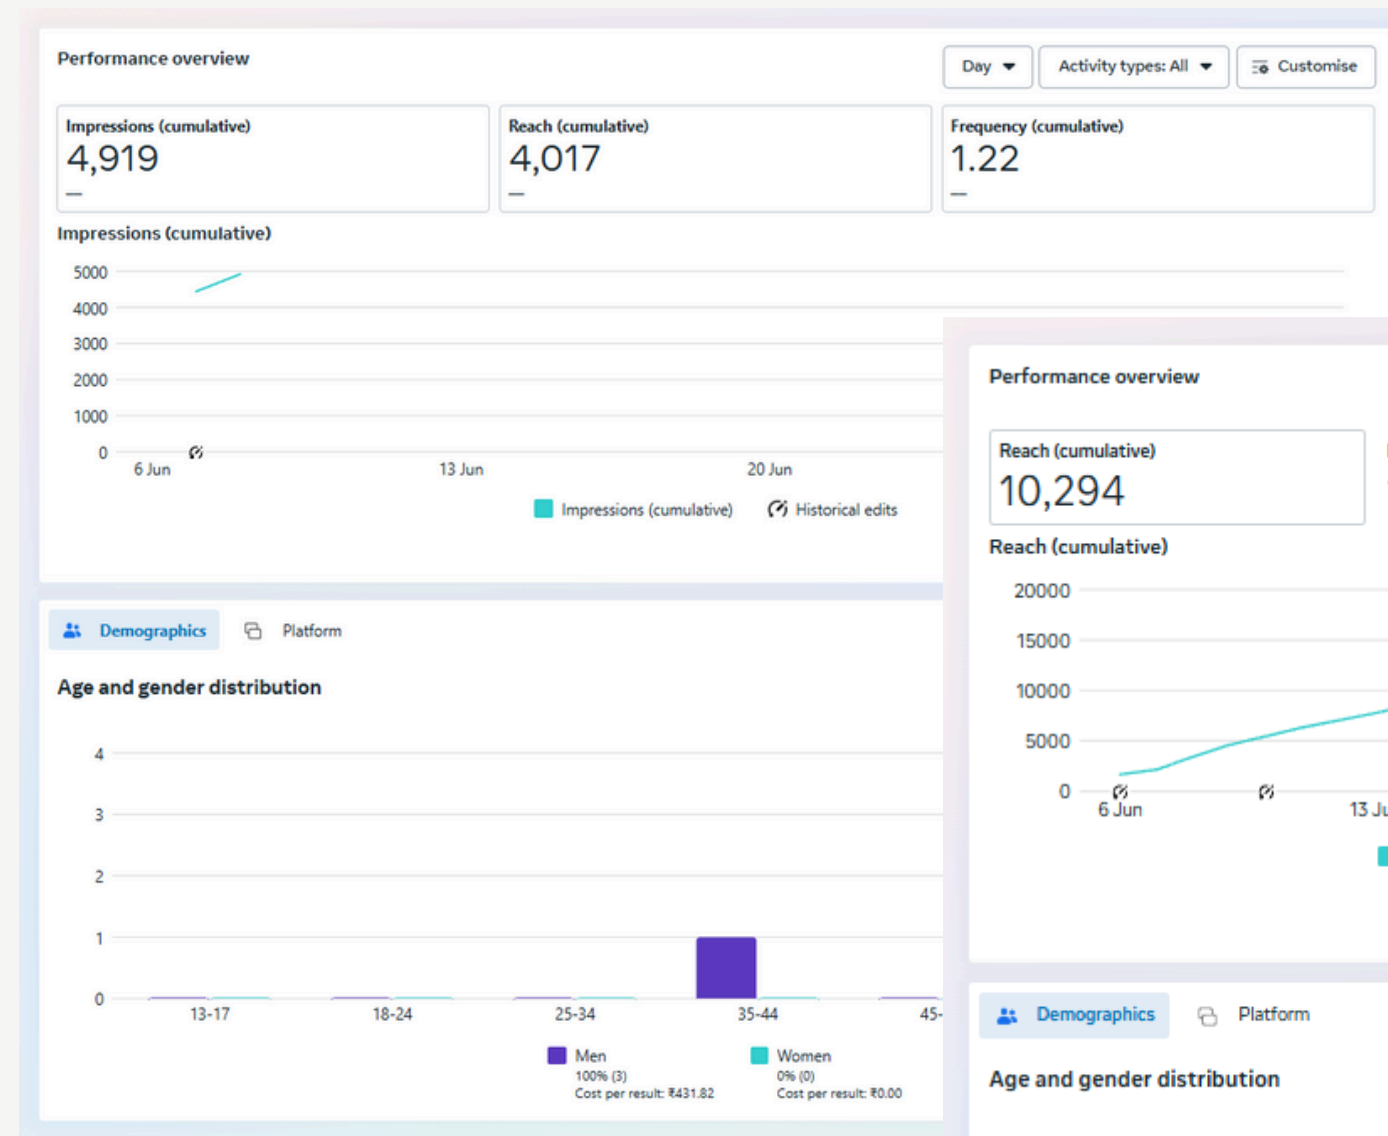

Harsha Toyota Hyryder

AD INSIGHT

HARSHA TOYOTA

TOYOTA

Big Wave

URBAN CRUISER
HYRYDER

HARSHA TOYOTA
JUNE *Awesome*
OFFER

BENEFITS UPTO
₹ 1,77,700

LOWEST EMI
₹ 21,222

Price starts at ₹ 11.34 lakhs Mileage 27.97 kmpl Also Available in E-CNG

For more details call 95660 23456
Harsha Toyota Guindy | Velappanchavadi | Pallavaram
Retteri | Thiruvallur | Gummidipoondi | Avadi 044 3999 7999