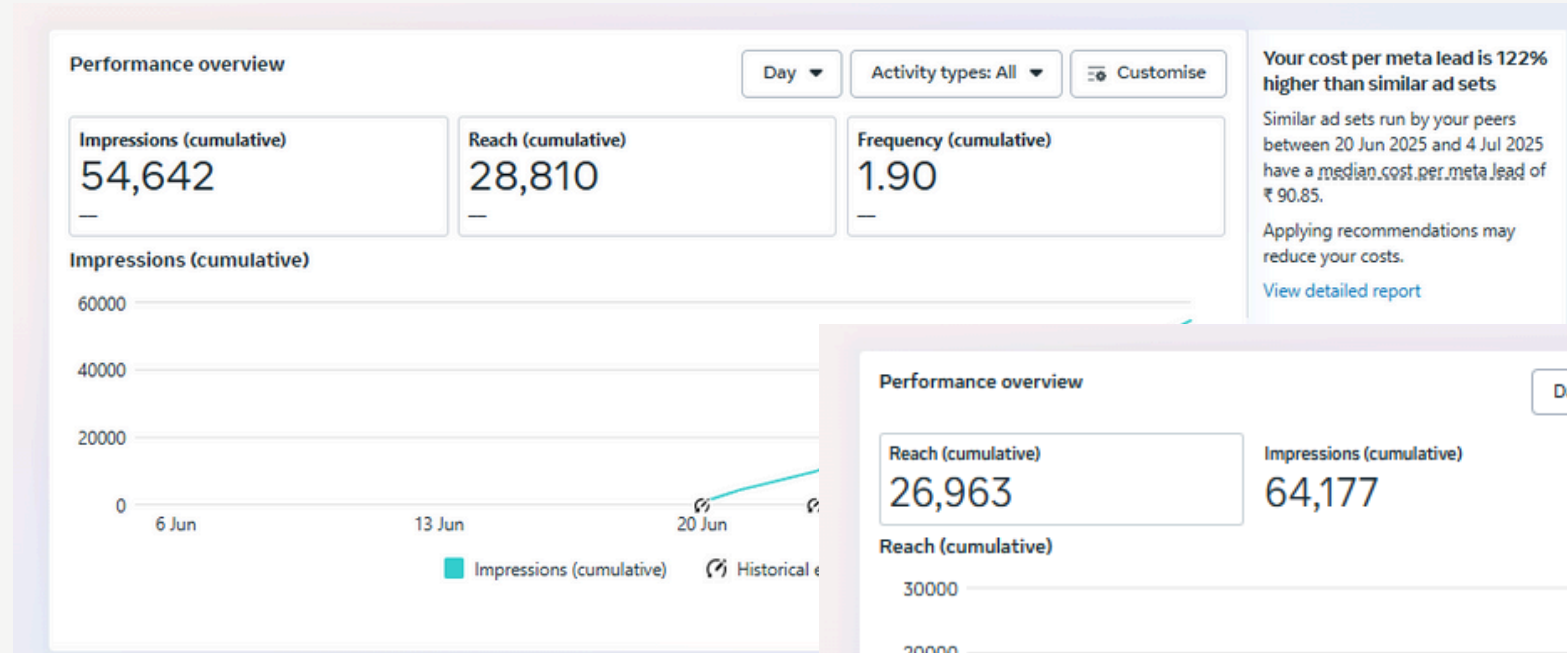

Harsha Toyota Glanza, Taisor & Hyryder

AD INSIGHT

HARSHA TOYOTA TOYOTA

June *Awesome* Offer

GLANZA BENEFITS UPTO ₹156,862 LOWEST EMI ₹12,777	TAISOR BENEFITS UPTO ₹137,932 LOWEST EMI ₹14,333	HYRYDER BENEFITS UPTO ₹177,700 LOWEST EMI ₹21,222

HARSHA TOYOTA For more details call 95660 23456
Guindy | Velappanchavadi | Pallavaram
Retteri | Thiruvallur | Gummidipoondi | Avadi 044 3999 7999