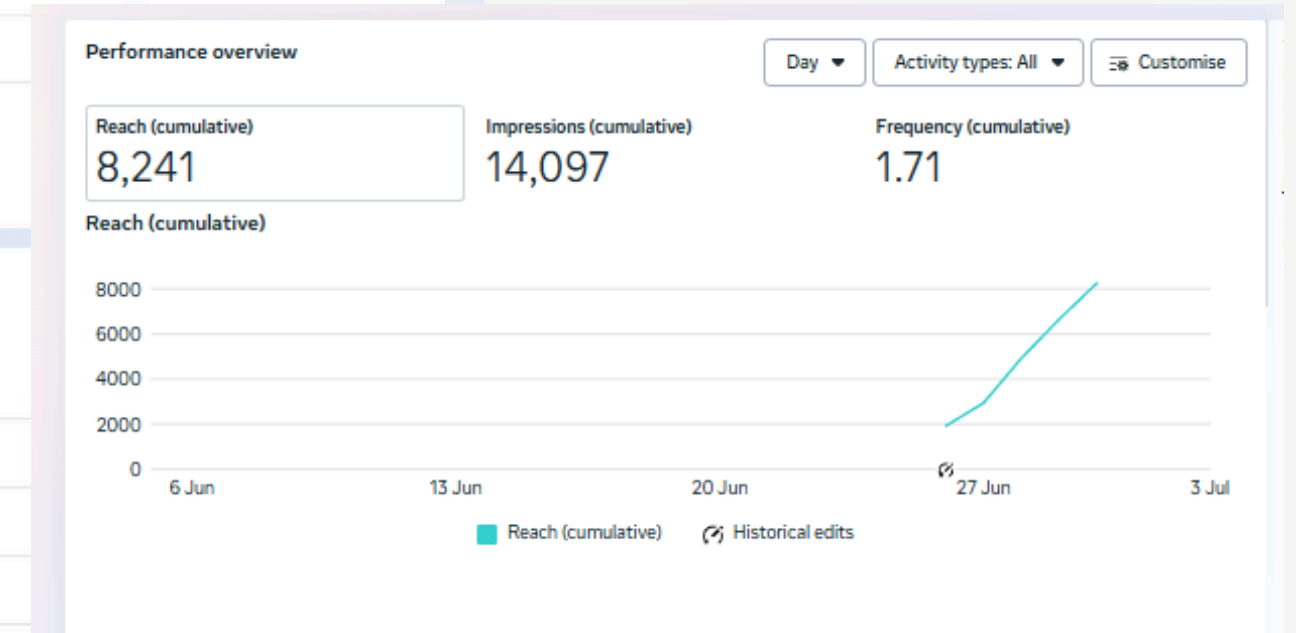

Harsha Toyota Anniversary Offer

AD INSIGHT

HARSHA TOYOTA

ADVANCED HYBRID ELECTRIC SUV

STARTING FROM ₹ **11.34 LAKH**

BENEFITS UP TO ₹ 177700

LOWEST EMI ₹ 21222

ADVANCED HYBRID

MILEAGE
PETROL: 21.12 km/l * | HYBRID: 27.97 km/l * | UP TO 1200 km ON ONE FULL TANK

For more details call **95660 23456**
Harsha Toyota | Guindy | Velappanchavadi | Pallavaram | Retteri | Thiruvallur | Gummidipoondi | Avadi | **044 3999 7999**