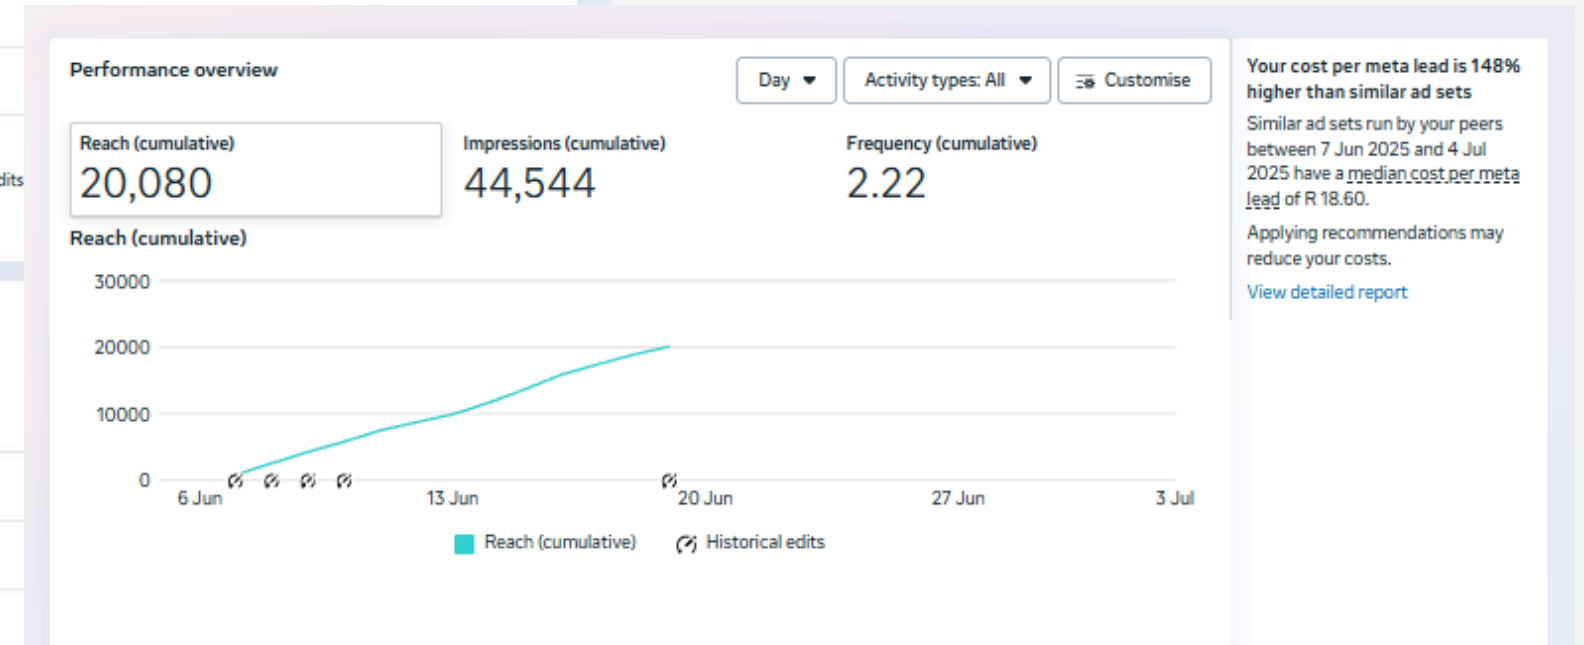

Harsha Toyota Hilux

2ND AD INSIGHT

HARSHA TOYOTA

Big Wave *Awesome* Offer

BENEFITS UPTO ₹ 120,000

LOWEST EMI ₹ 49,861

HILUX

Ex Showroom price ₹ 37,15,000 | Available in Diesel AT version with a powerful 2.8 Ltr engine

For more details call **95660 23456**

HARSHA TOYOTA Guindy | Velappanchavadi | Pallavaram
Retteri | Thiruvallur | Gummidipoondi | Avadi **044 3999 7999**