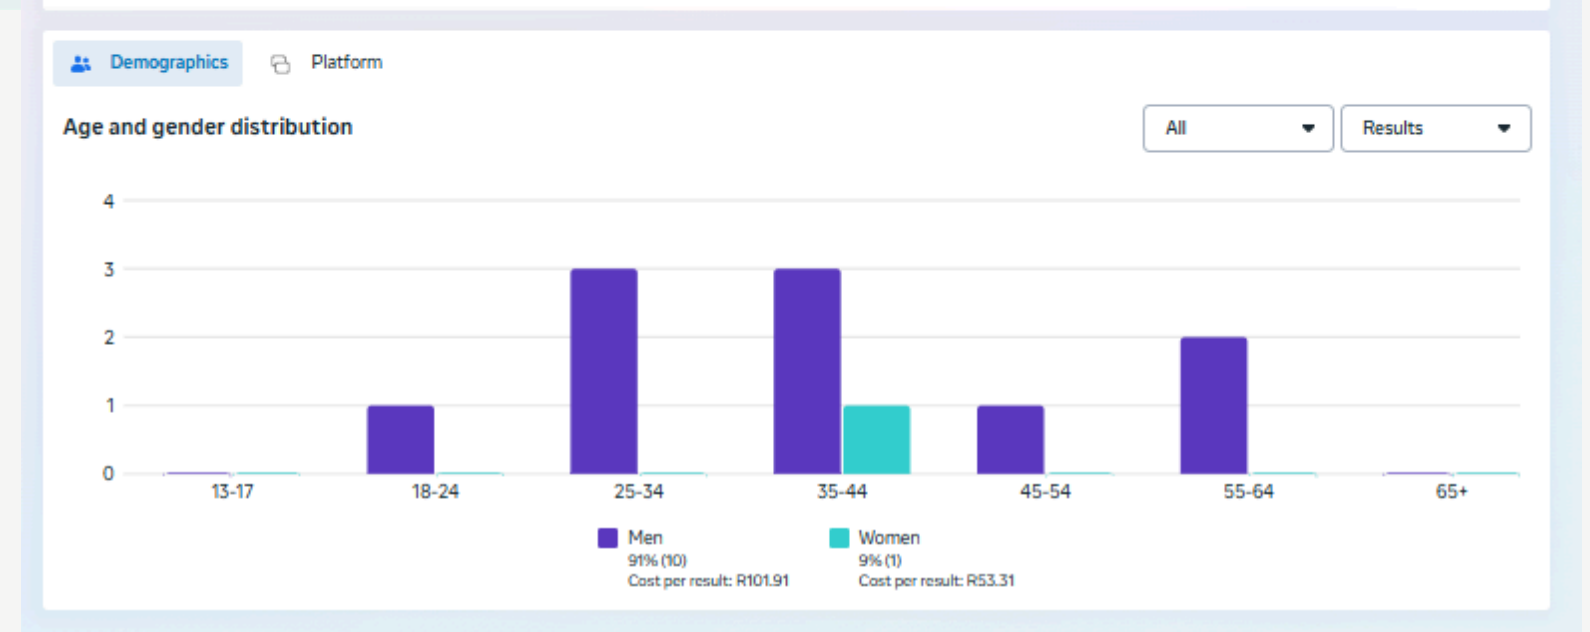

Harsha Toyota Taisor

AD INSIGHT

HARSHA TOYOTA

TOYOTA

Big Wave
HARSHA TOYOTA
JUNE Awesome OFFER

BENEFITS UPTO
₹ 1,37,932

LOWEST EMI
₹ 14,333

Price starts at ₹ 7.73 lakhs Mileage 22.8 kmpl

For more details call 95660 23456
044 3999 7999

Guindy | Velappanchavadi | Pallavaram
Retteri | Thiruvallur | Gummidipoondi | Avadi