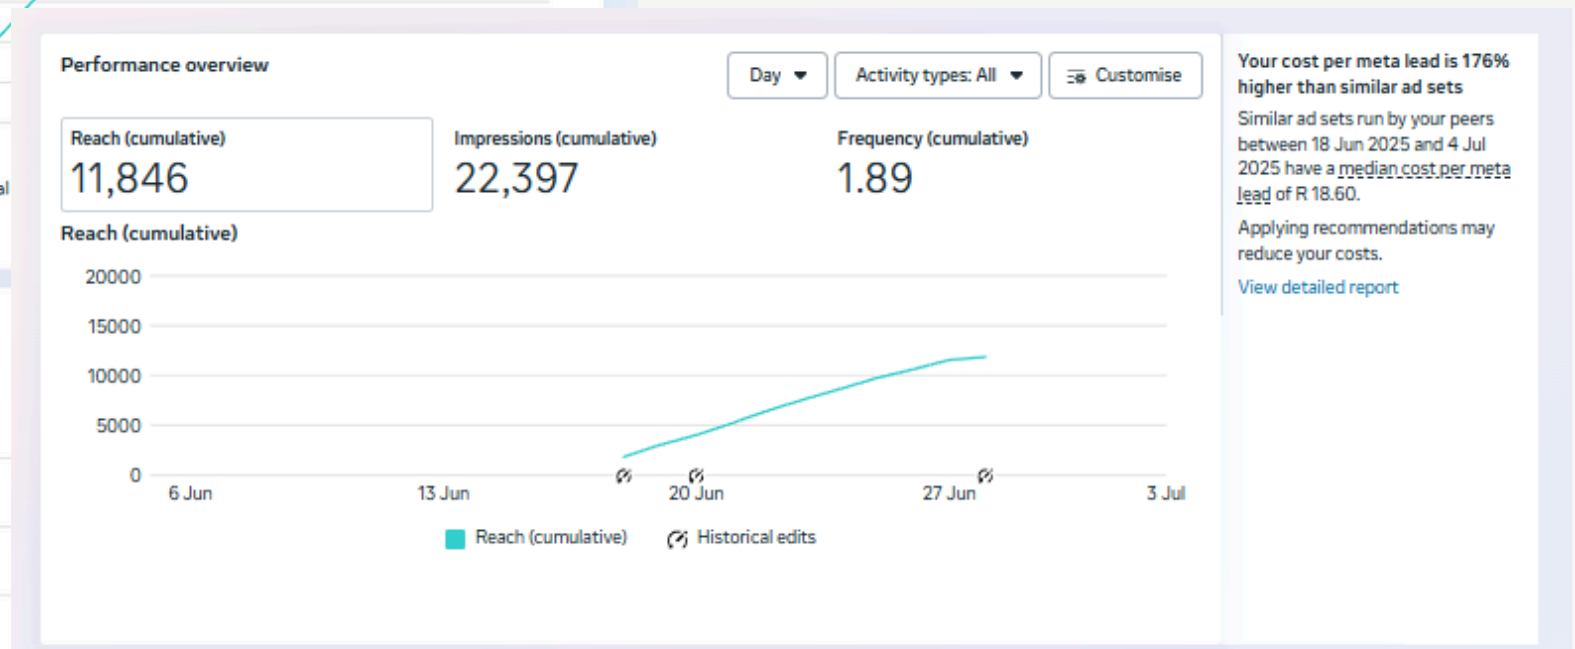

# Harsha Toyota Taisor

3RD AD INSIGHT

**HARSHA TOYOTA**

June *Awesome* Offer

**BENEFITS UPTO**  
₹ **1,37,932**

**LOWEST EMI**  
₹ **14,333**

Price starts at ₹ 7.73 lakhs | Mileage 22.8 kmpl | **TAISOR**

**HARSHA TOYOTA** For more details call **95660 23456**  
Guindy | Velappanchavadi | Pallavaram  
Retteri | Thiruvallur | Gummidipoondi | Avadi **044 3999 7999**