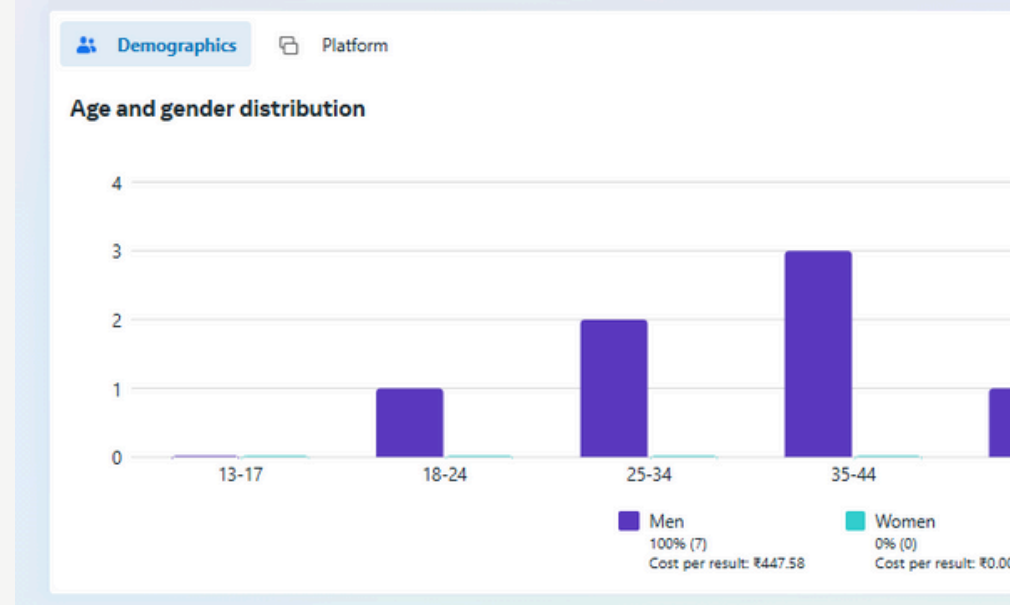

Harsha Toyota Hilux

2ND AD INSIGHT

HARSHA TOYOTA

Big Wave *Awesome* Offer

BENEFITS UPTO ₹ 120,000

LOWEST EMI ₹ 49,861

HILUX

Ex Showroom price ₹ 37,15,000 | Available in Diesel AT version with a powerful 2.8 Ltr engine

For more details call **95660 23456**

HARSHA TOYOTA Guindy | Velappanchavadi | Pallavaram
Retteri | Thiruvallur | Gummidipoondi | Avadi **044 3999 7999**