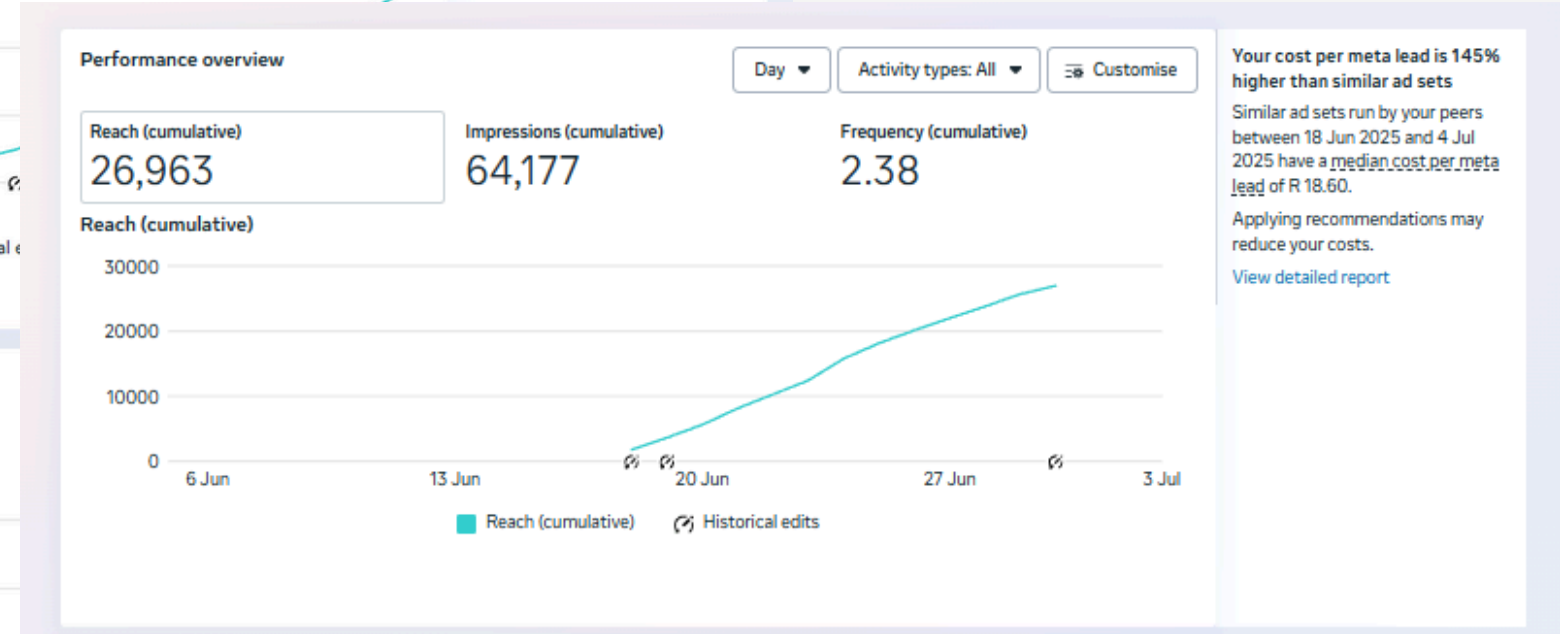

Harsha Toyota Glanza, Taisor & Hyryder

AD INSIGHT

HARSHA TOYOTA TOYOTA

June *Awesome* Offer

GLANZA BENEFITS UPTO ₹156,862 LOWEST EMI ₹12,777	TAISOR BENEFITS UPTO ₹137,932 LOWEST EMI ₹14,333	HYRYDER BENEFITS UPTO ₹177,700 LOWEST EMI ₹21,222

HARSHA TOYOTA For more details call 95660 23456
Guindy | Velappanchavadi | Pallavaram
Retteri | Thiruvallur | Gummidipoondi | Avadi 044 3999 7999