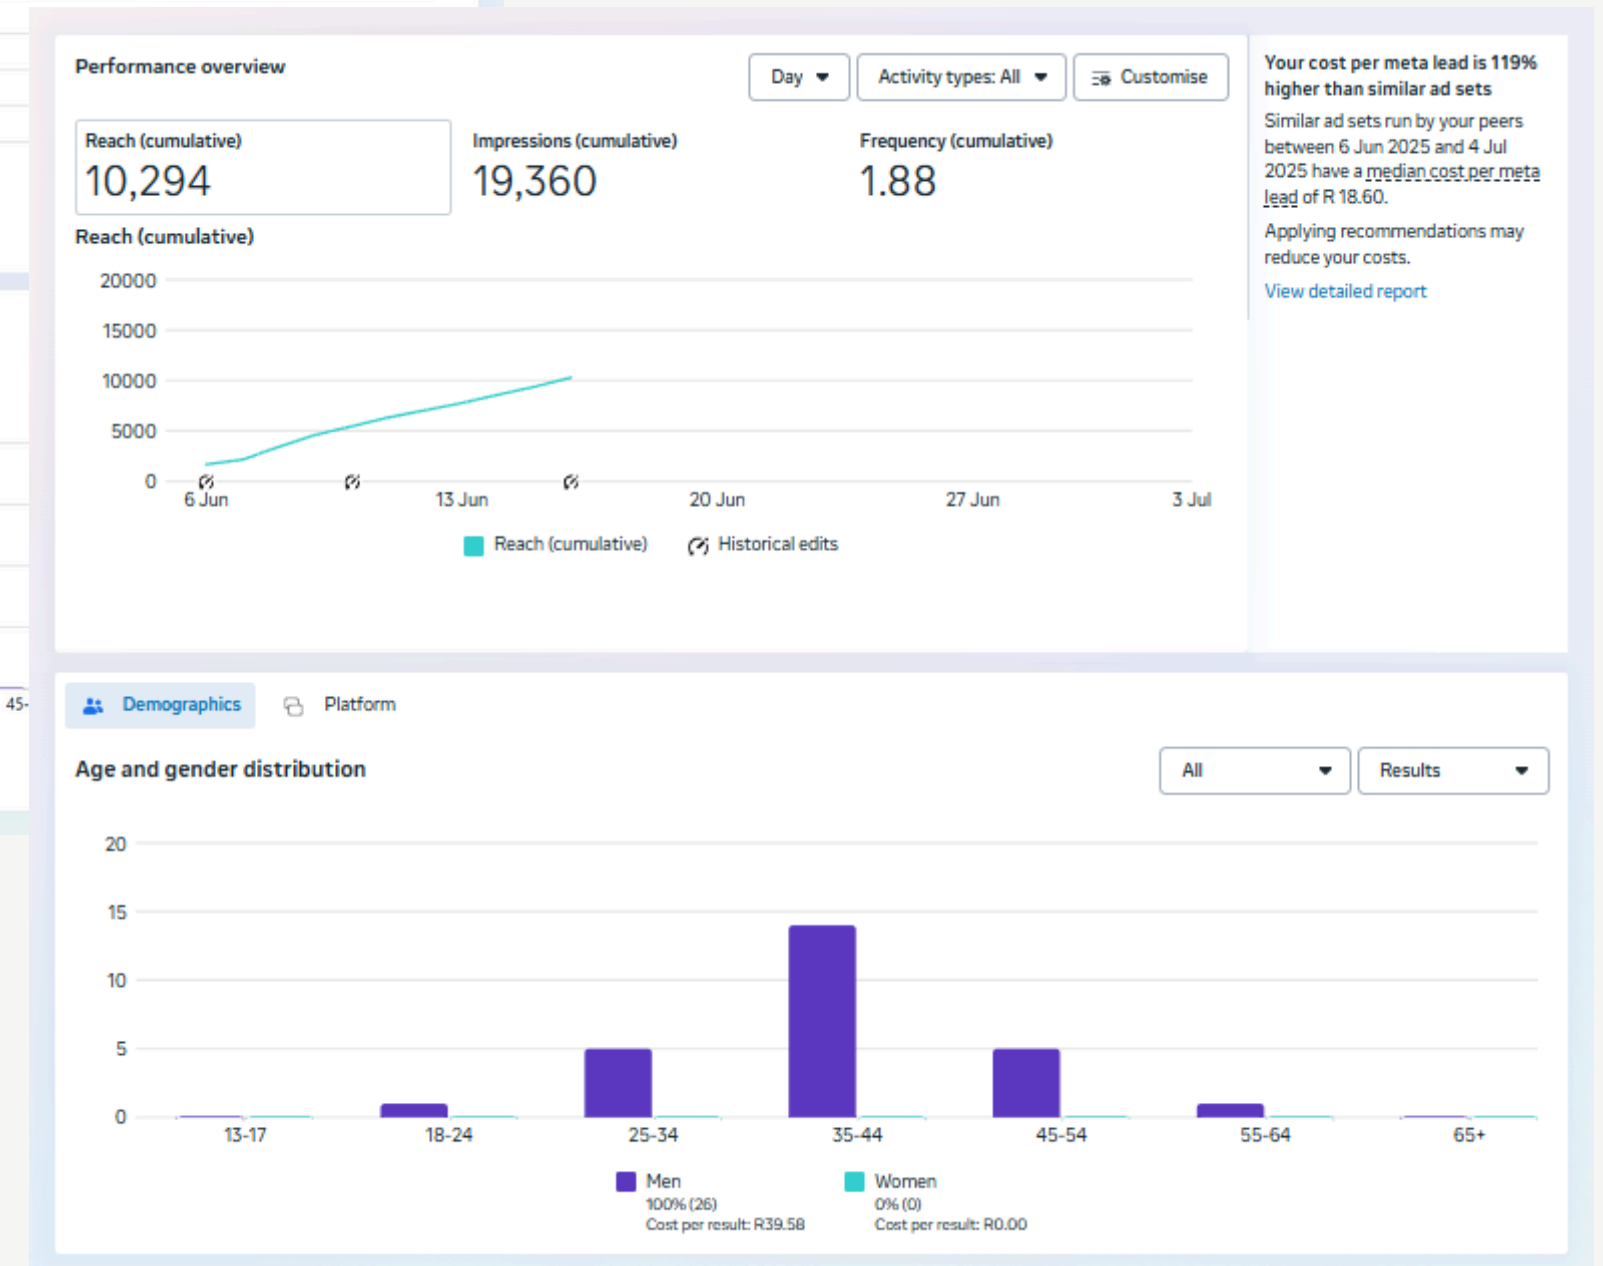

Harsha Toyota Hyryder

AD INSIGHT

HARSHA TOYOTA

TOYOTA

Big Wave

URBAN CRUISER
HYRYDER

HARSHA TOYOTA
JUNE *Awesome*
OFFER

BENEFITS UPTO
₹ 1,77,700

LOWEST EMI
₹ 21,222

Price starts at ₹ 11.34 lakhs Mileage 27.97 kmpl Also Available in E-CNG

For more details call 95660 23456
Harsha Toyota Guindy | Velappanchavadi | Pallavaram
Retteri | Thiruvallur | Gummidipoondi | Avadi 044 3999 7999