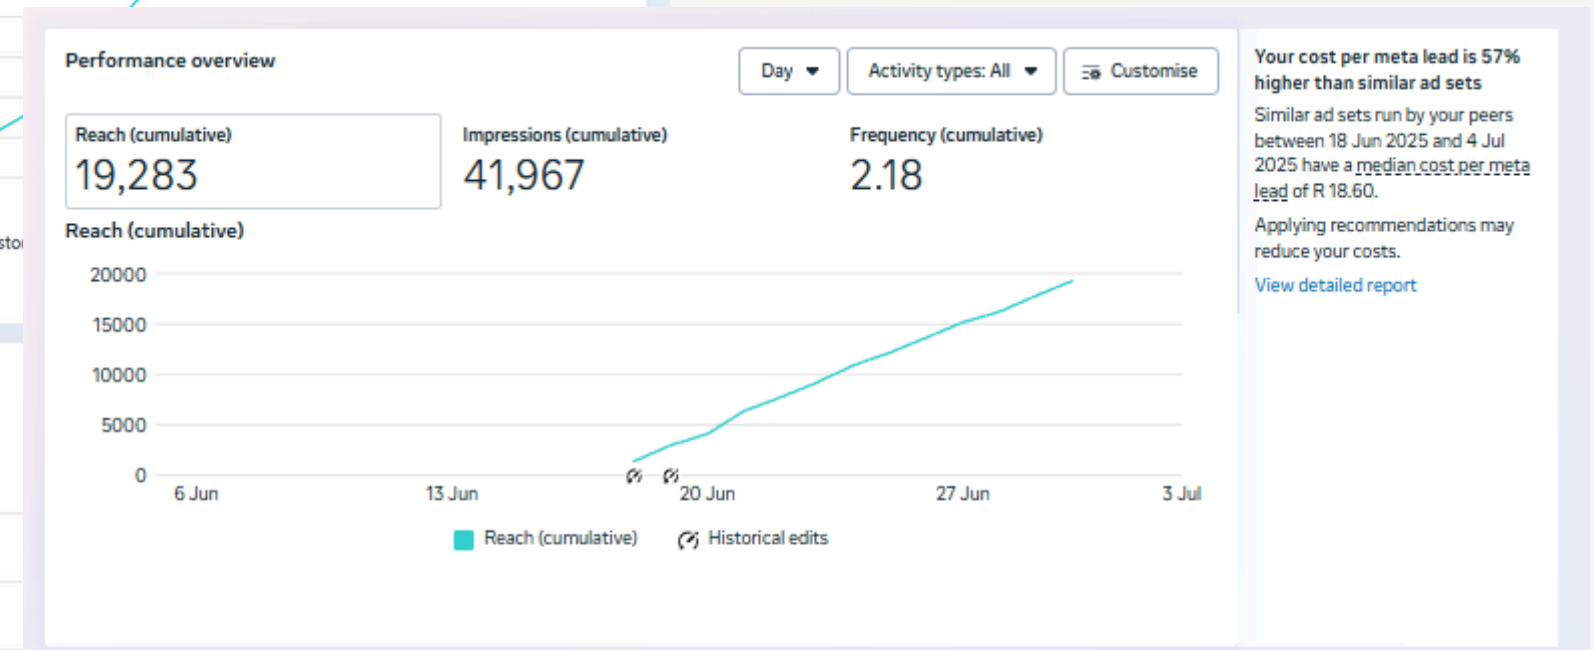

Harsha Toyota Glanza

3RD AD INSIGHT

HARSHA TOYOTA

June *Awesome* Offer

BENEFITS UPTO
₹ 1,56,862

LOWEST EMI
₹ 12,777

Price starts at ₹ 6.90 lakhs | Mileage 30.61 km/kg | Also Available in E-CNG

HARSHA TOYOTA | For more details call 95660 23456 | 044 3999 7999

Guindy | Velappanchavadi | Pallavaram
Retteri | Thiruvallur | Gummidipoondi | Avadi