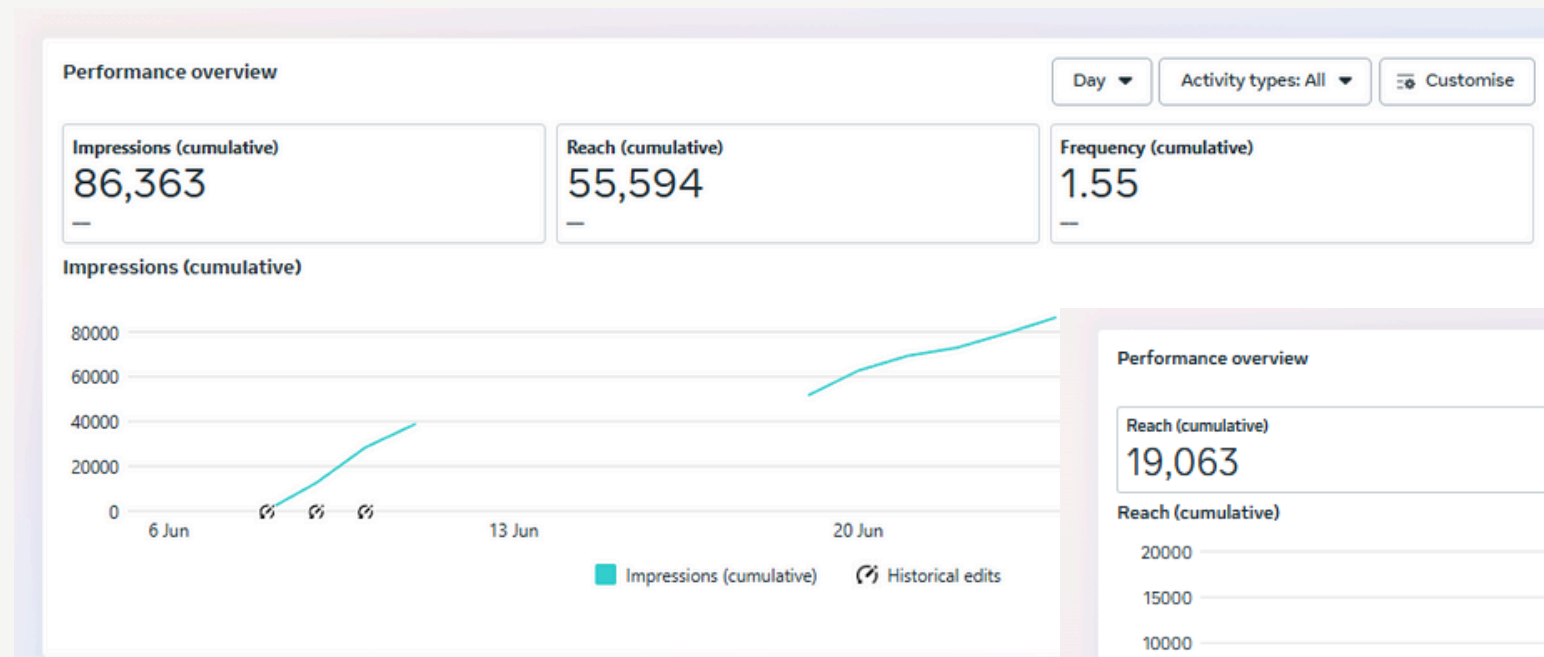

Harsha Toyota Glanza, Taisor & Hyryder

AD INSIGHT

HARSHA TOYOTA

BIG WAVE *Awesome* OFFER

GLANZA	TAISOR	HYRYDER
BENEFITS UPTO ₹156,862	BENEFITS UPTO ₹137,932	BENEFITS UPTO ₹177,700
LOWEST EMI ₹12,777	LOWEST EMI ₹14,333	LOWEST EMI ₹21,222

For more details call **95660 23456**
Guindy | Velappanchavadi | Pallavaram
Retteri | Thiruvallur | Gummidipoondi | Avadi **044 3999 7999**