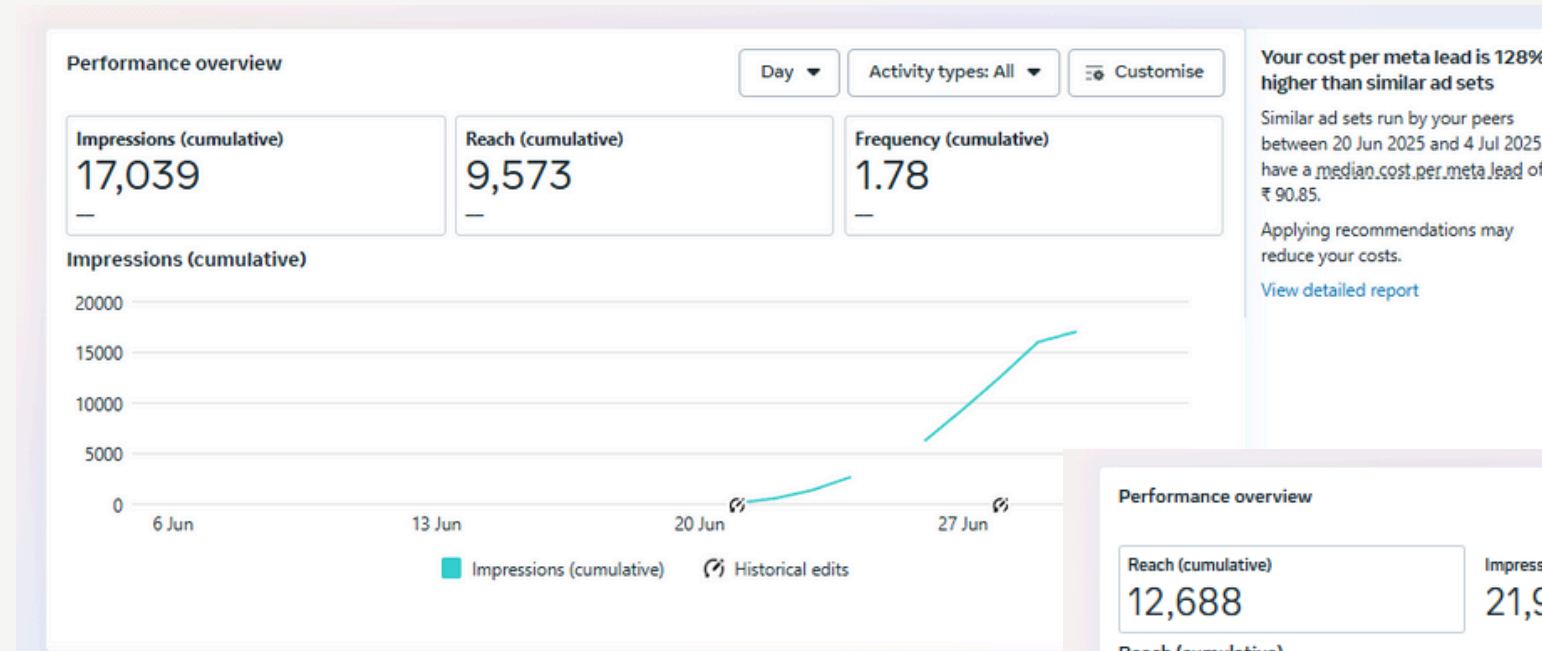

Harsha Toyota Hyryder

3RD AD INSIGHT

HARSHA TOYOTA

June *Awesome* Offer

BENEFITS UPTO ₹1,77,700 **LOWEST EMI ₹21,222**

HYRYDER

Price starts at ₹ 11.34 lakhs | Mileage 27.97 kmpl | Also Available in E-CNG

For more details call **95660 23456**
044 3999 7999

Guindy | Velappanchavadi | Pallavaram
Retteri | Thiruvallur | Gummidipoondi | Avadi