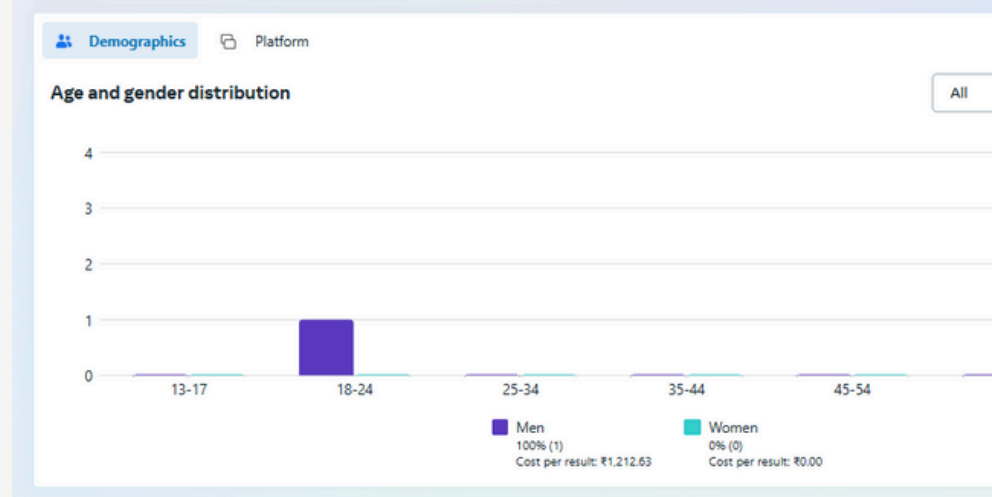

Harsha Toyota Taisor

AD INSIGHT

HARSHA TOYOTA

TOYOTA

Big Wave
HARSHA TOYOTA
JUNE Awesome OFFER

BENEFITS UPTO
₹ 1,37,932

LOWEST EMI
₹ 14,333

Price starts at ₹ 7.73 lakhs Mileage 22.8 kmpl

For more details call 95660 23456
044 3999 7999

Guindy | Velappanchavadi | Pallavaram
Retteri | Thiruvallur | Gummidipoondi | Avadi