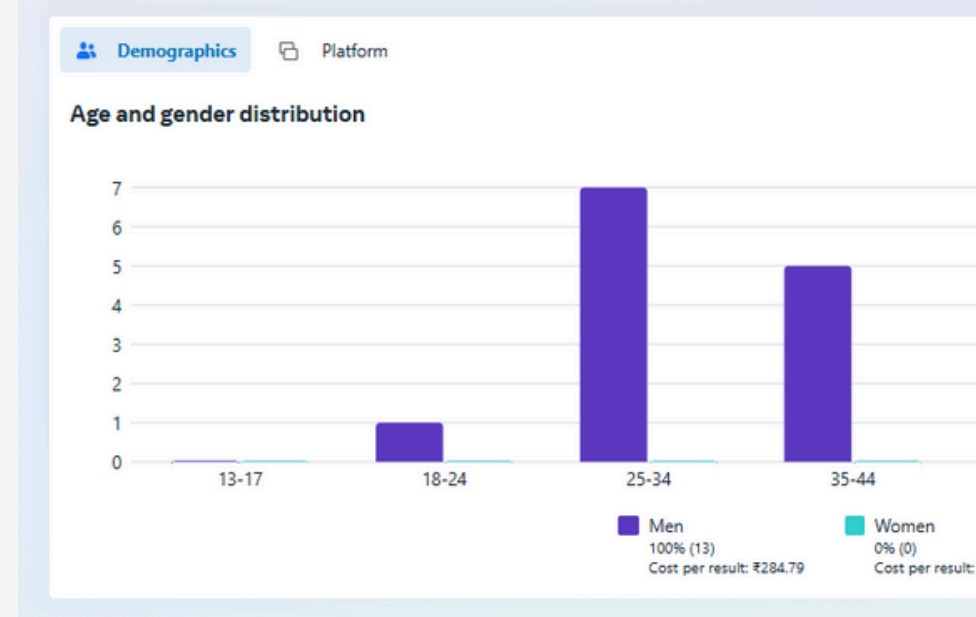

Harsha Toyota Glanza

2ND AD INSIGHT

HARSHA TOYOTA

Big Wave *Awesome* Offer

BENEFITS UPTO
₹ **156,862**

LOWEST EMI
₹ **12,777**

THE COOL NEW TOYOTA GLANZA

Price starts at ₹ 6.90 lakhs | Mileage 30.61 km/kg | Also Available in E-CNG

HARSHA TOYOTA For more details call **95660 23456**
Guindy | Velappanchavadi | Pallavaram
Retteri | Thiruvallur | Gummidipoondi | Avadi **044 3999 7999**