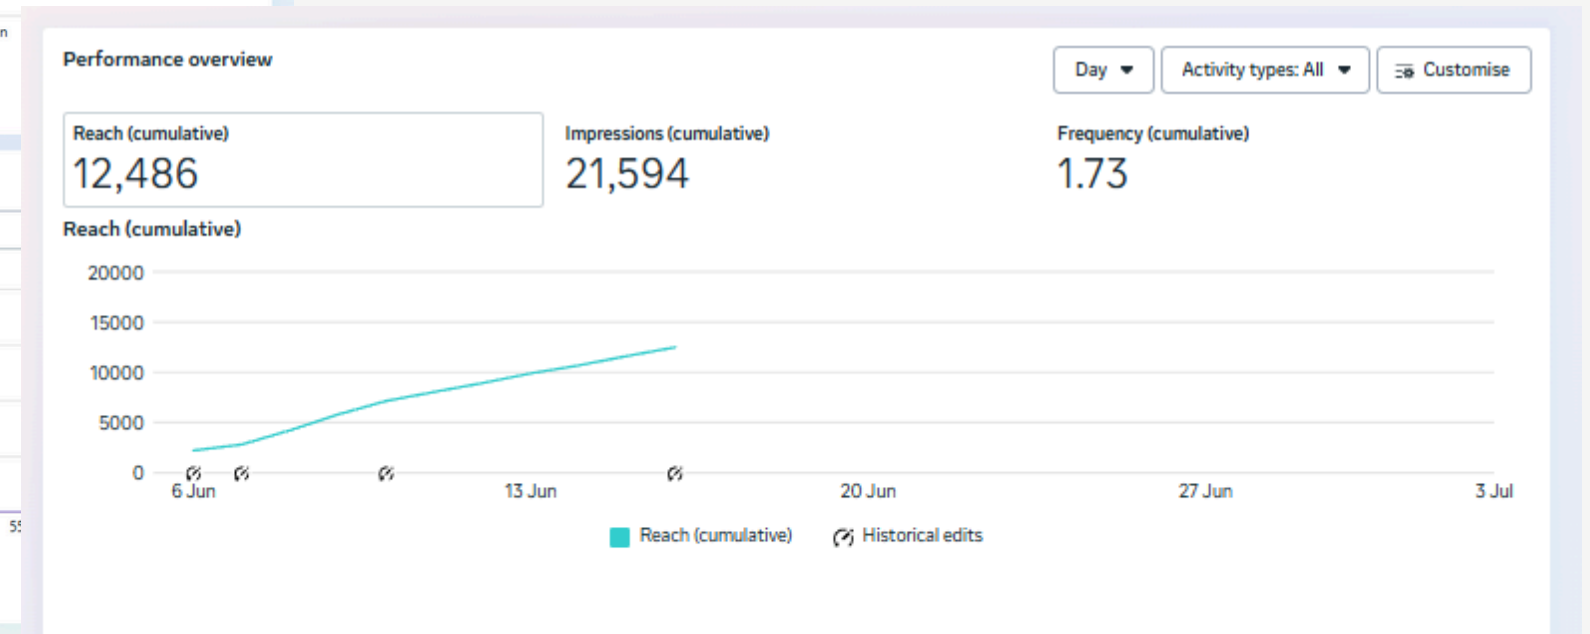

Harsha Toyota Taisor

AD INSIGHT

HARSHA TOYOTA

TOYOTA

Big Wave
HARSHA TOYOTA
JUNE Awesome OFFER

BENEFITS UPTO
₹ 1,37,932

LOWEST EMI
₹ 14,333

Price starts at ₹ 7.73 lakhs Mileage 22.8 kmpl

For more details call 95660 23456
044 3999 7999

Guindy | Velappanchavadi | Pallavaram
Retteri | Thiruvallur | Gummidipoondi | Avadi