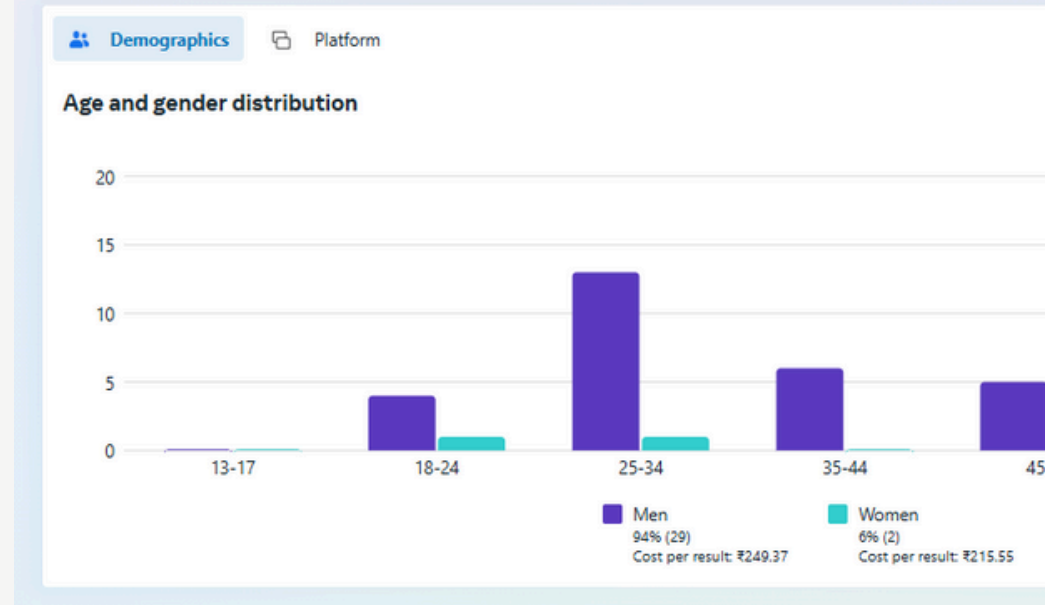

Harsha Toyota Glanza, Taisor & Hyryder

AD INSIGHT

HARSHA TOYOTA

BIG WAVE *Awesome* OFFER

GLANZA	TAISOR	HYRYDER
BENEFITS UPTO ₹156,862	BENEFITS UPTO ₹137,932	BENEFITS UPTO ₹177,700
LOWEST EMI ₹12,777	LOWEST EMI ₹14,333	LOWEST EMI ₹21,222

For more details call **95660 23456**
Guindy | Velappanchavadi | Pallavaram
Retteri | Thiruvallur | Gummidipoondi | Avadi **044 3999 7999**