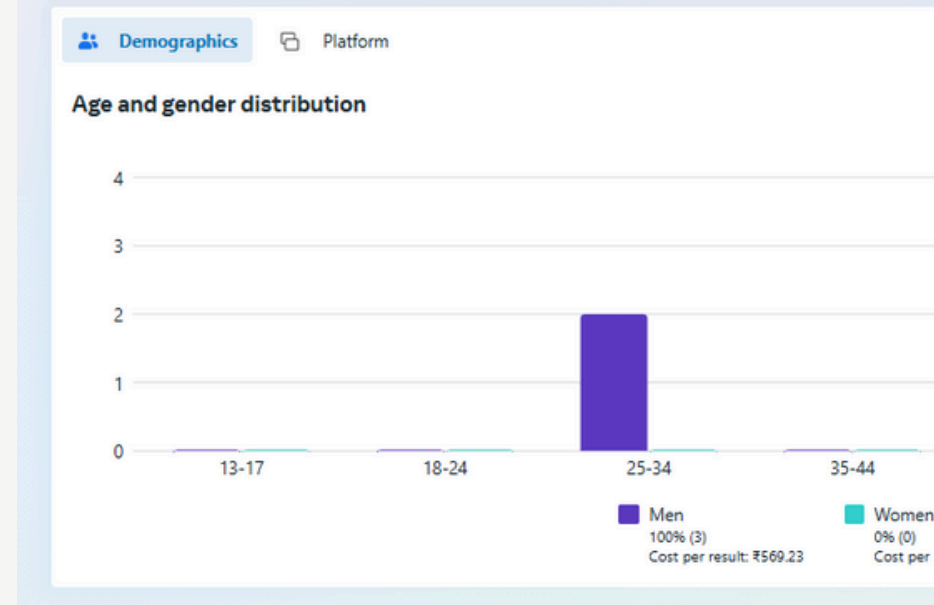

Harsha Toyota Glanza

3RD AD INSIGHT

HARSHA TOYOTA

June *Awesome* Offer

BENEFITS UPTO
₹ 1,56,862

LOWEST EMI
₹ 12,777

Price starts at ₹ 6.90 lakhs | Mileage 30.61 km/kg | Also Available in E-CNG

HARSHA TOYOTA | For more details call 95660 23456 | 044 3999 7999

Guindy | Velappanchavadi | Pallavaram
Retteri | Thiruvallur | Gummidipoondi | Avadi