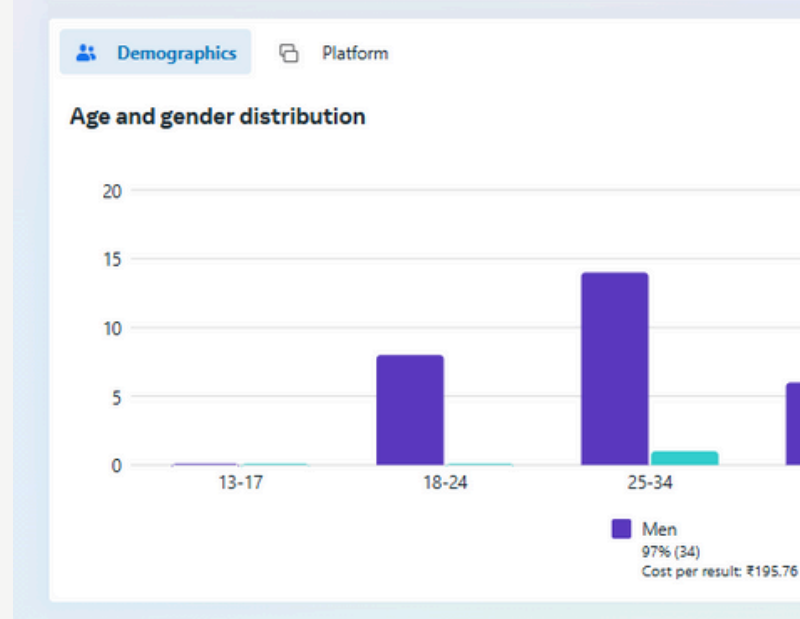

Harsha Toyota Glanza, Taisor & Hyryder

AD INSIGHT

HARSHA TOYOTA TOYOTA

June *Awesome* Offer

GLANZA BENEFITS UPTO ₹156,862 LOWEST EMI ₹12,777	TAISOR BENEFITS UPTO ₹137,932 LOWEST EMI ₹14,333	HYRYDER BENEFITS UPTO ₹177,700 LOWEST EMI ₹21,222

HARSHA TOYOTA For more details call 95660 23456
Guindy | Velappanchavadi | Pallavaram
Retteri | Thiruvallur | Gummidipoondi | Avadi 044 3999 7999