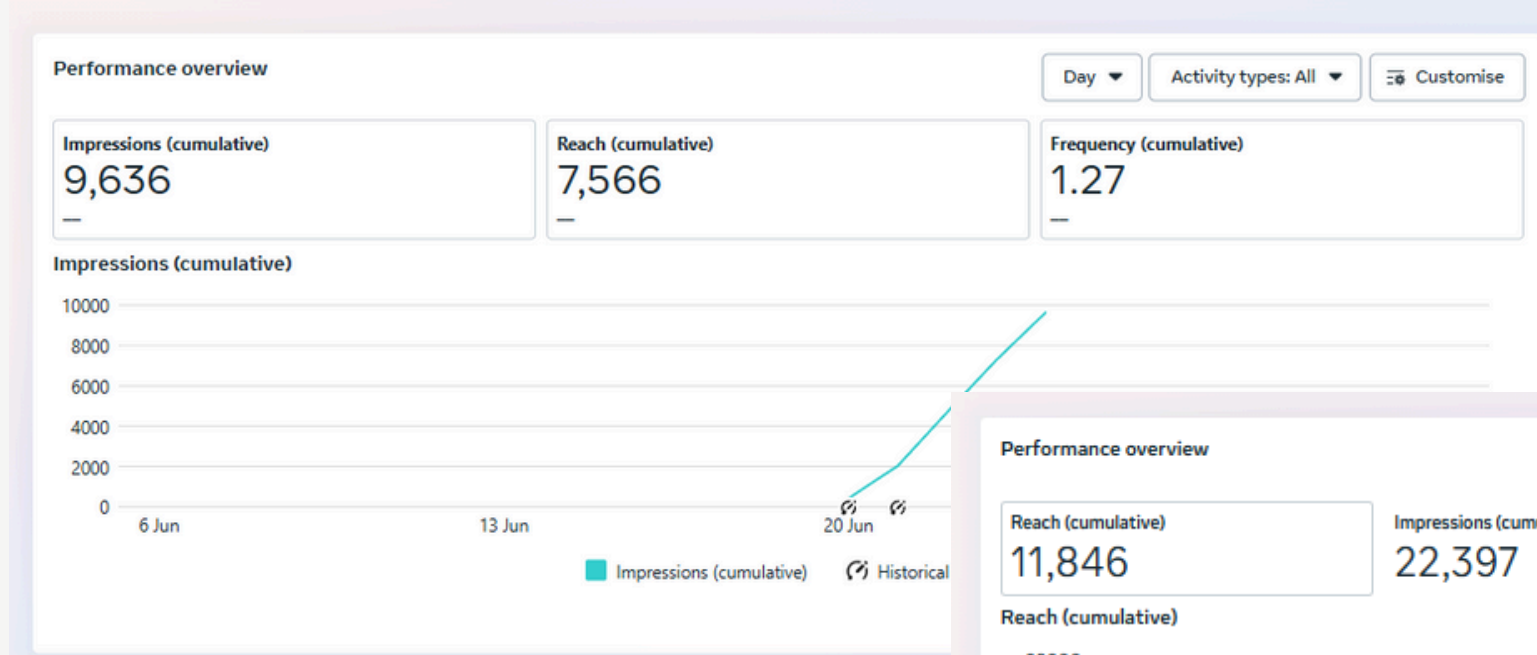

# Harsha Toyota Taisor

3RD AD INSIGHT

**HARSHA TOYOTA**

June *Awesome* Offer

**BENEFITS UPTO**  
₹ **1,37,932**

**LOWEST EMI**  
₹ **14,333**

Price starts at ₹ 7.73 lakhs | Mileage 22.8 kmpl | **TAISOR**

**HARSHA TOYOTA** For more details call **95660 23456**  
Guindy | Velappanchavadi | Pallavaram  
Retteri | Thiruvallur | Gummidipoondi | Avadi **044 3999 7999**