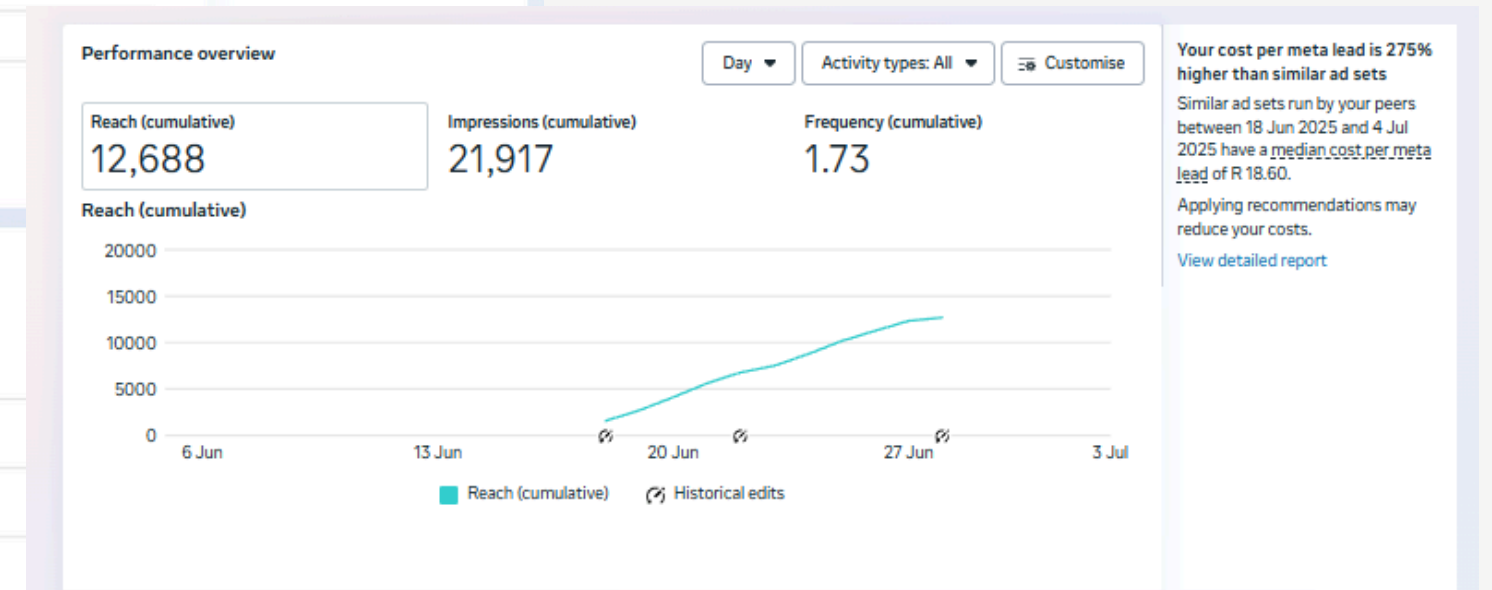

Harsha Toyota Hyryder

3RD AD INSIGHT

HARSHA TOYOTA

June *Awesome* Offer

BENEFITS UPTO ₹1,77,700 **LOWEST EMI ₹21,222**

HYRYDER

Price starts at ₹ 11.34 lakhs | Mileage 27.97 kmpl | Also Available in E-CNG

For more details call **95660 23456**
044 3999 7999

Guindy | Velappanchavadi | Pallavaram
Retteri | Thiruvallur | Gummidipoondi | Avadi