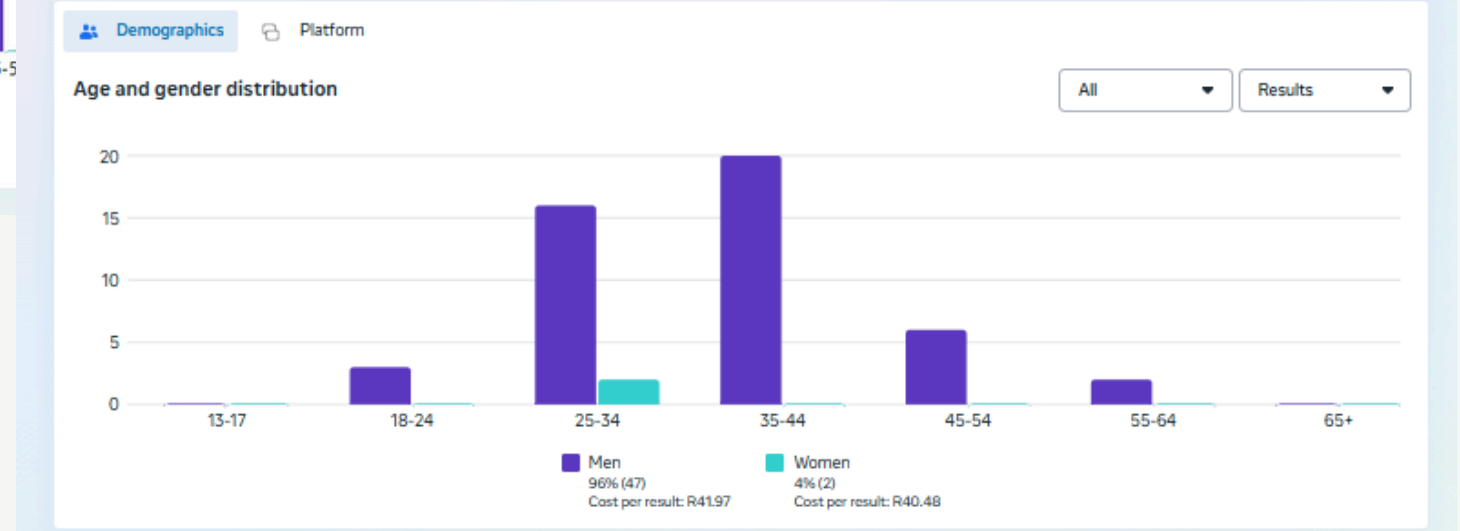

Compare how different ad creatives perform

You can get even more detailed performance data by using ad creative breakdowns in Ads Reporting. This can help you compare ad performance by image, text and call to action to see how your creatives perform across all placements.

[Go to Ads Reporting](#)