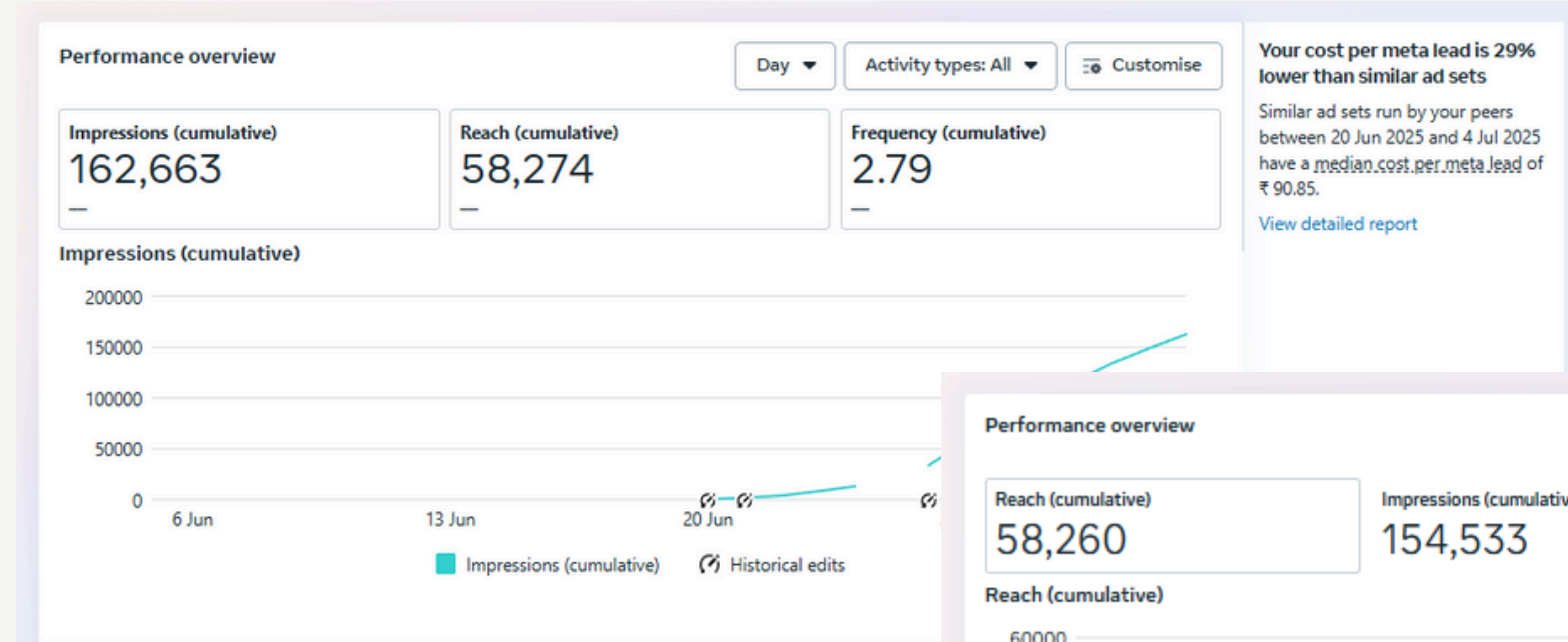

# Harsha Toyota Innova Crysta

AD INSIGHT

**HARSHA TOYOTA**

June *Awesome* Offer

**LOWEST EMI ₹ 63,777\***

**INNOVA CRYSTA** | UNMATCHED UNRIVALED

**HARSHA TOYOTA** For more details call **95660 23456**  
 Guindy | Velappanchavadi | Pallavaram  
 Retteri | Thiruvallur | Gummidipoondi | Avadi **044 3999 7999**

# Harsha Toyota Anniversary Offer

AD INSIGHT

HARSHA TOYOTA 

CELEBRATING **6** *Awesome* YEARS

**SPECIAL ANNIVERSARY BENEFITS**  
VISIT YOUR NEAREST HARSHA TOYOTA DEALERSHIP TO KNOW MORE

BENEFITS UP TO  
**₹ 156862**