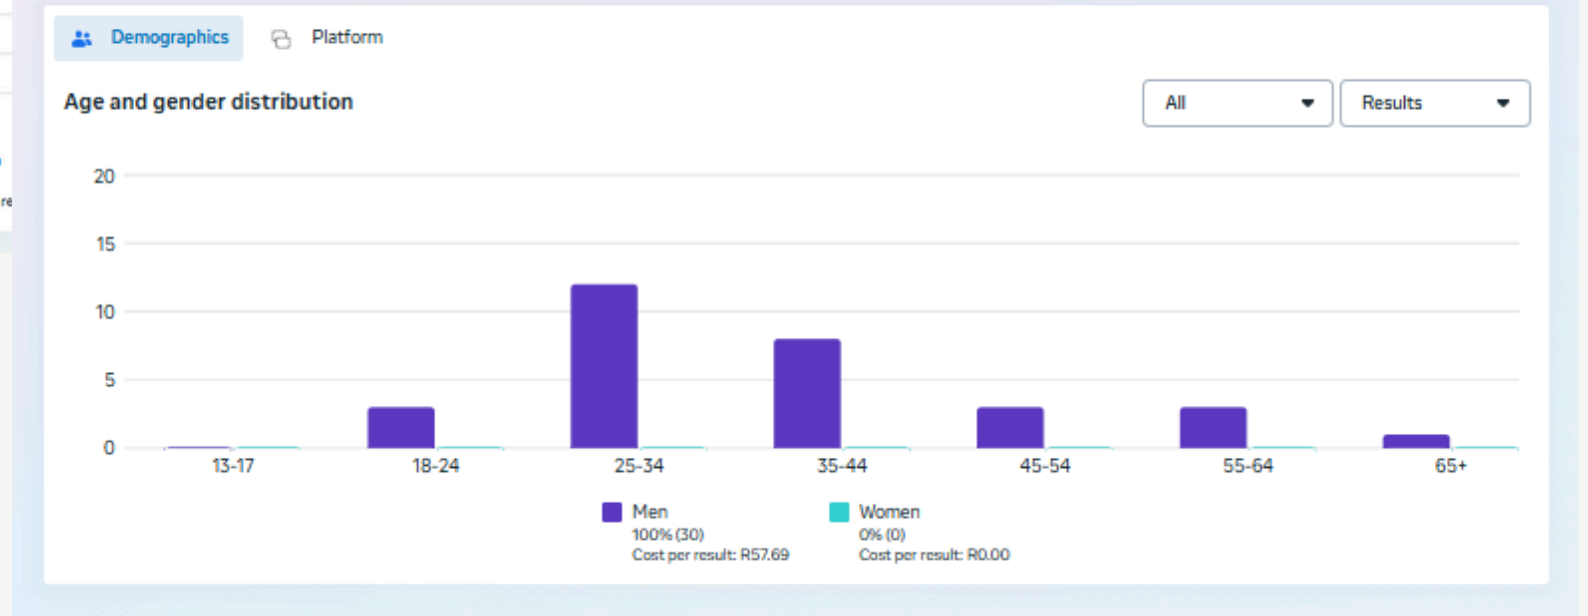

## 2ND AD INSIGHT

**HARSHA TOYOTA**

**Big Wave *Awesome* Offer**

**BENEFITS UPTO**  
₹ **1,37,932**

**LOWEST EMI**  
₹ **14,333**

Price starts at ₹ 7.73 lakhs | Mileage 22.8 kmpl | **TAISOR**

For more details call **95660 23456**  
 Harsha Toyota | Guindy | Velappanchavadi | Pallavaram  
 Retteri | Thiruvallur | Gummidipoondi | Avadi | **044 3999 7999**