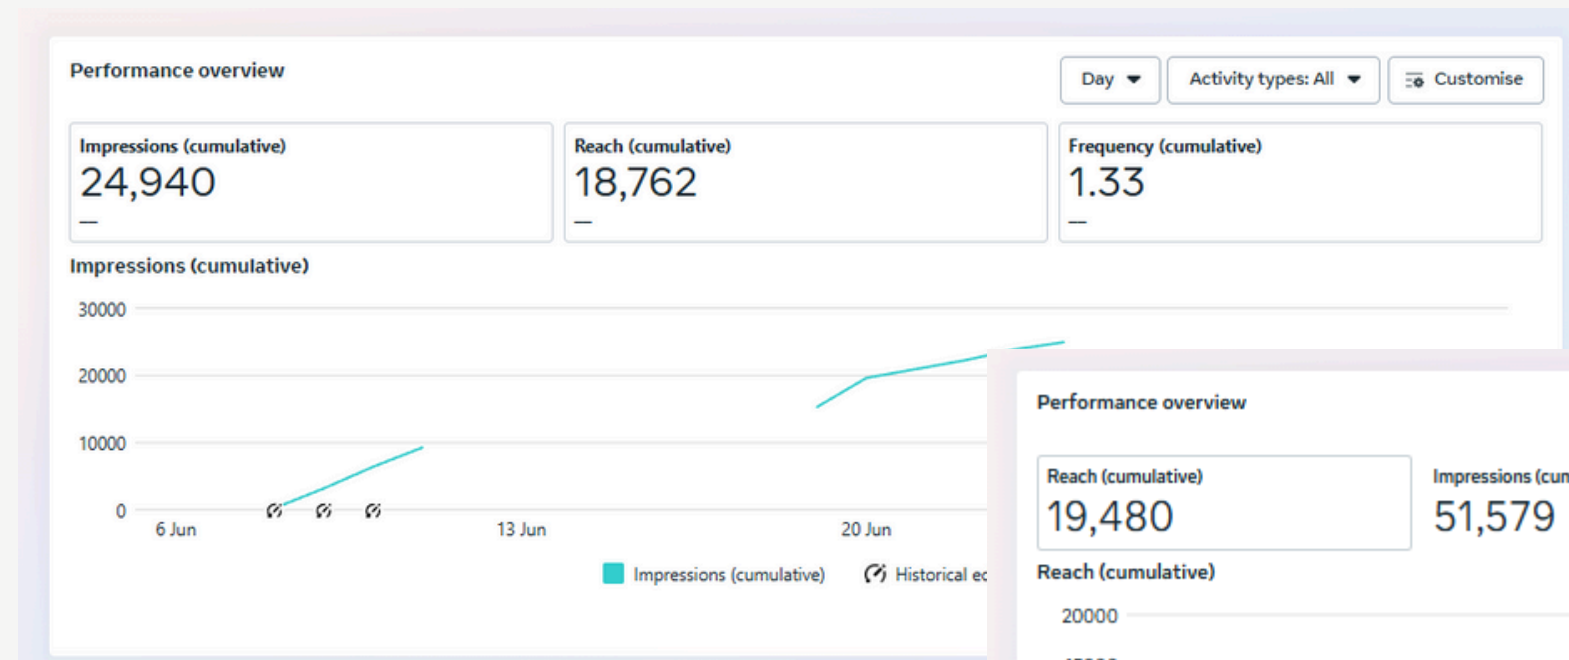

Harsha Toyota Glanza

2ND AD INSIGHT

HARSHA TOYOTA

Big Wave *Awesome* Offer

BENEFITS UPTO
₹ **156,862**

LOWEST EMI
₹ **12,777**

THE COOL NEW TOYOTA GLANZA

Price starts at ₹ 6.90 lakhs | Mileage 30.61 km/kg | Also Available in E-CNG

HARSHA TOYOTA For more details call **95660 23456**
Guindy | Velappanchavadi | Pallavaram
Retteri | Thiruvallur | Gummidipoondi | Avadi **044 3999 7999**