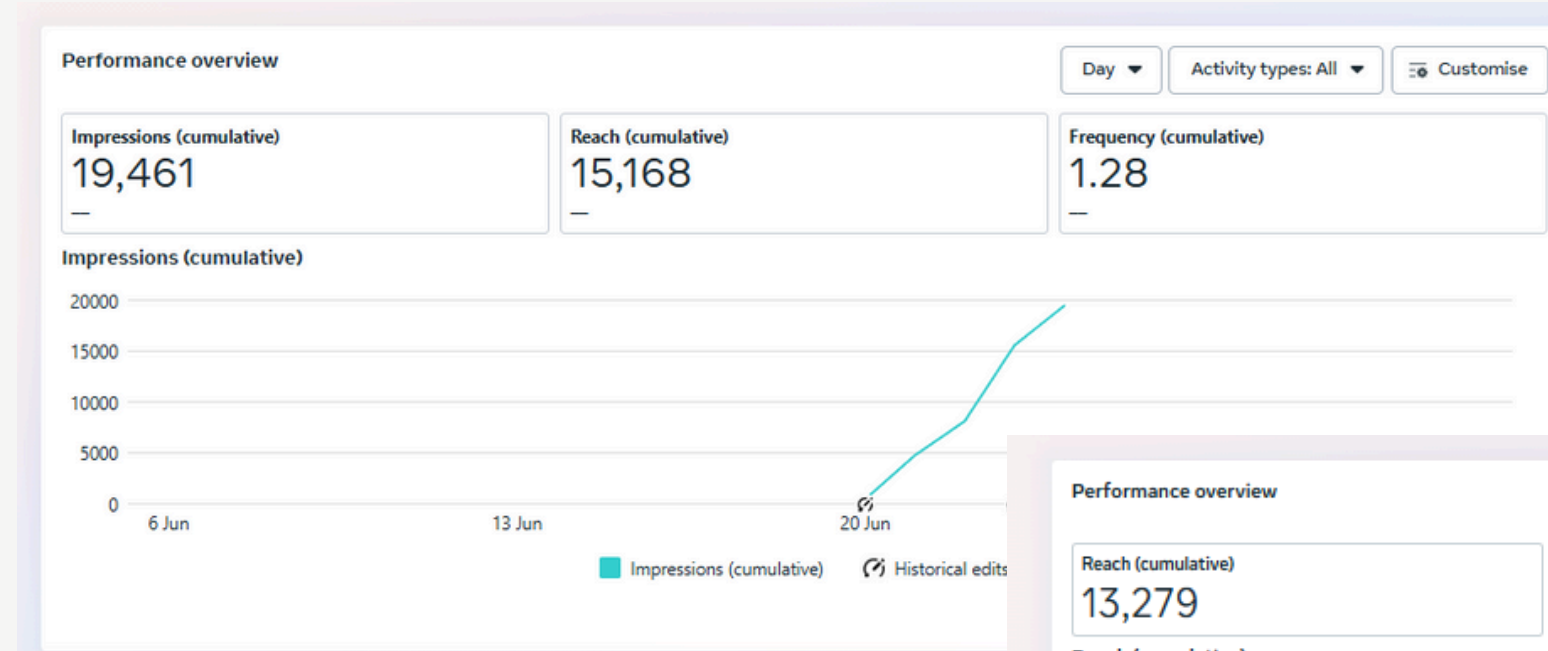

## AD INSIGHT

HARSHA TOYOTA TOYOTA

June *Awesome* Offer

<b>BENEFITS UPTO</b> ₹ 1,20,000	<b>BENEFITS UPTO</b> ₹ 1,77,700
<b>LOWEST EMI</b> ₹ 49,861	<b>LOWEST EMI</b> ₹ 21,222

**HILUX** **HYRYDER**

For more details call 95660 23456  
 044 3999 7999  
 Guindy | Velappanchavadi | Pallavaram  
 Retteri | Thiruvallur | Gummidipoondi | Avadi