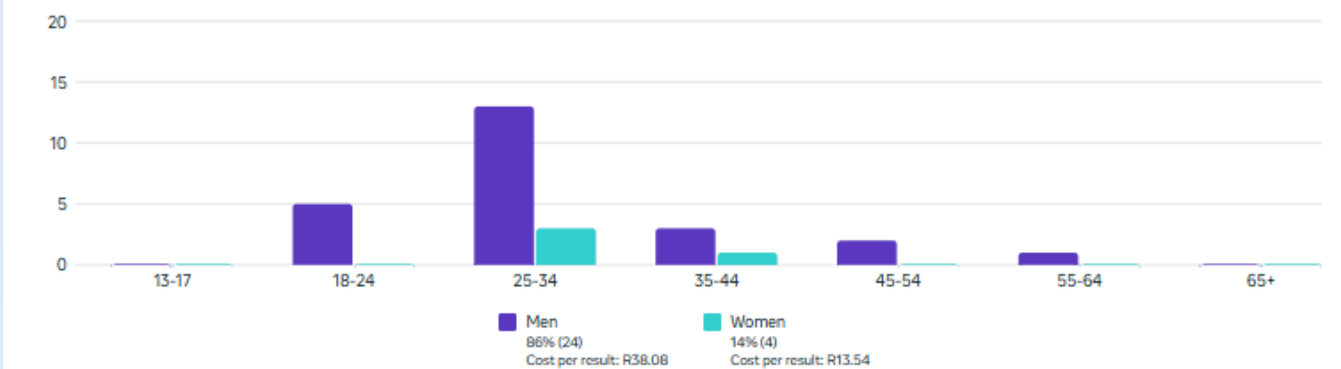

Age and gender distribution

Your cost per meta lead is 86% higher than similar ad sets

Similar ad sets run by your peers between 18 Jun 2025 and 4 Jul 2025 have a median cost per meta lead of ₹ 18.60.

Applying recommendations may reduce your costs.

[View detailed report](#)