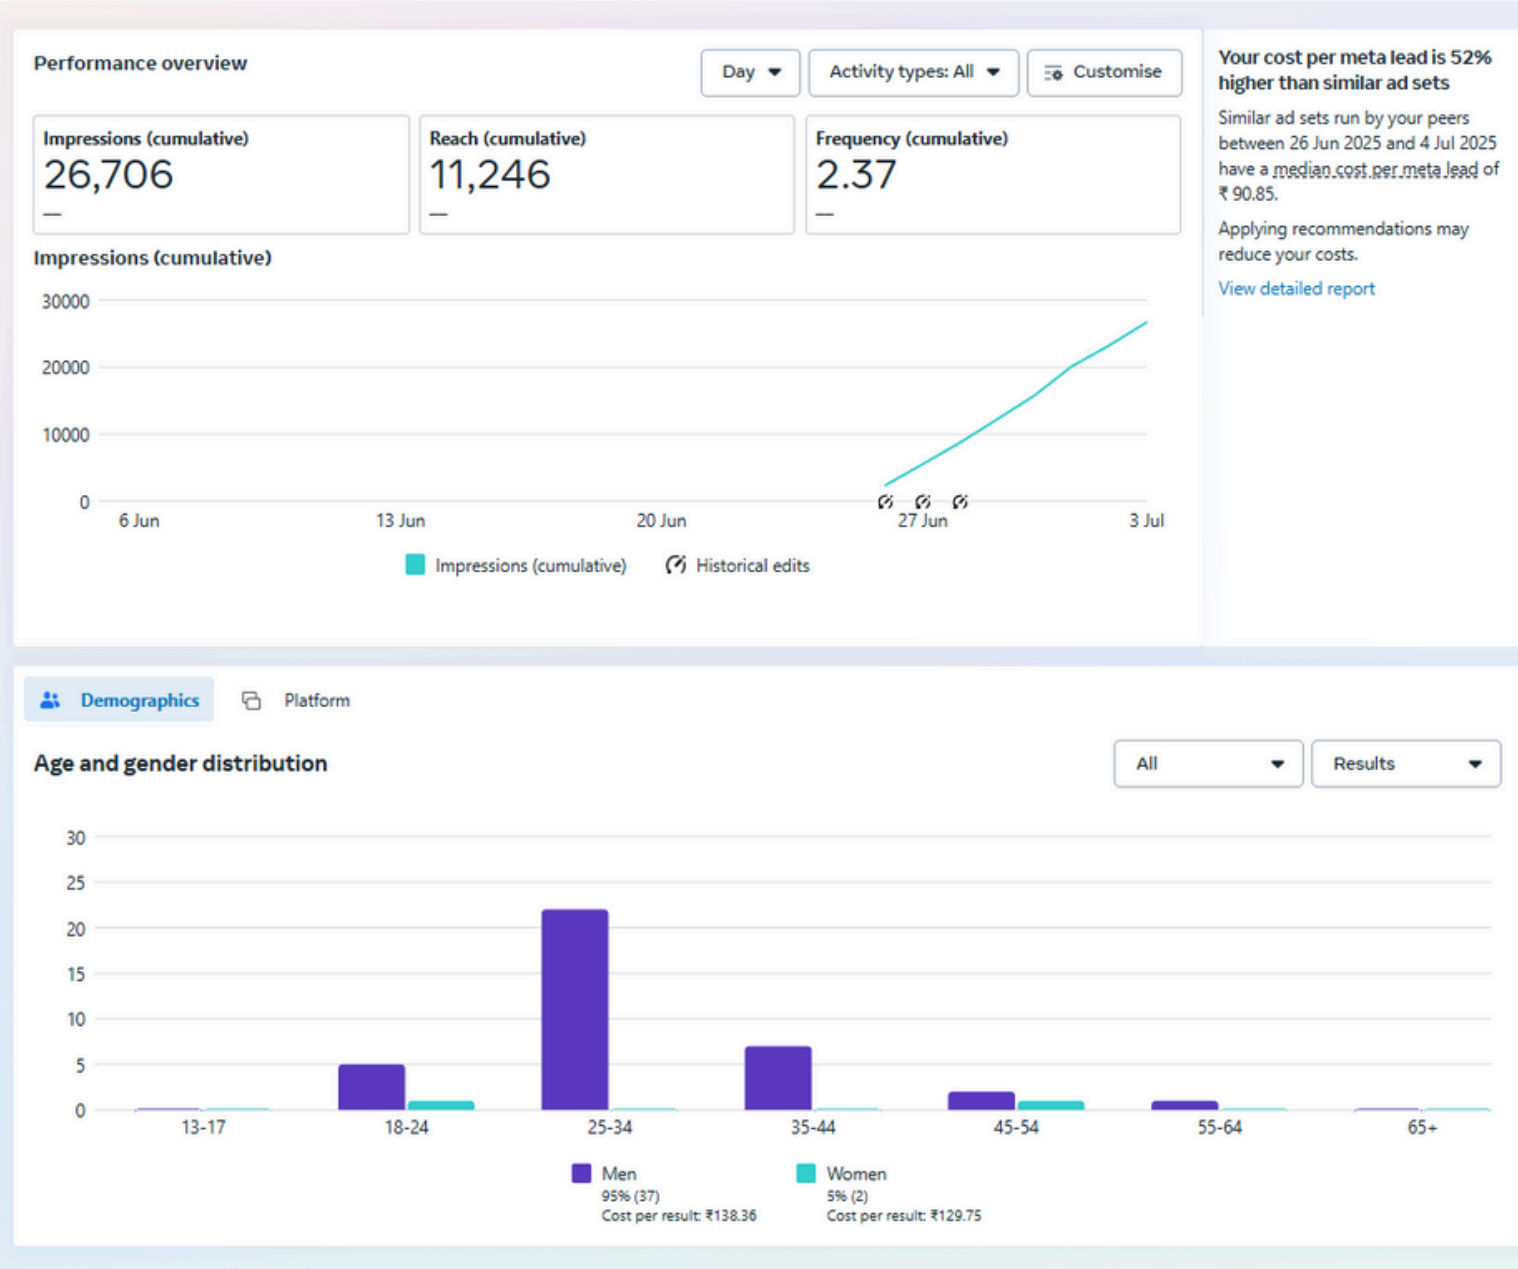

Harsha Toyota Anniversary Offer

AD INSIGHT

HARSHA TOYOTA

CELEBRATING **6** *Awesome* YEARS

SPECIAL ANNIVERSARY BENEFITS
VISIT YOUR NEAREST HARSHA TOYOTA DEALERSHIP TO KNOW MORE

BENEFITS UP TO
₹ 156862

LOWEST EMI
₹ 12777

Price starts at ₹ 6.90 lakhs **Mileage 30.61 km/kg*** Also Available in **E-CNG**

HARSHA TOYOTA **For more details call 96770 56789**
Guindy | Velappanchavadi | Pallavaram
Retteri | Thiruvallur | Gummidipoondi | Avadi **044 3999 7999**