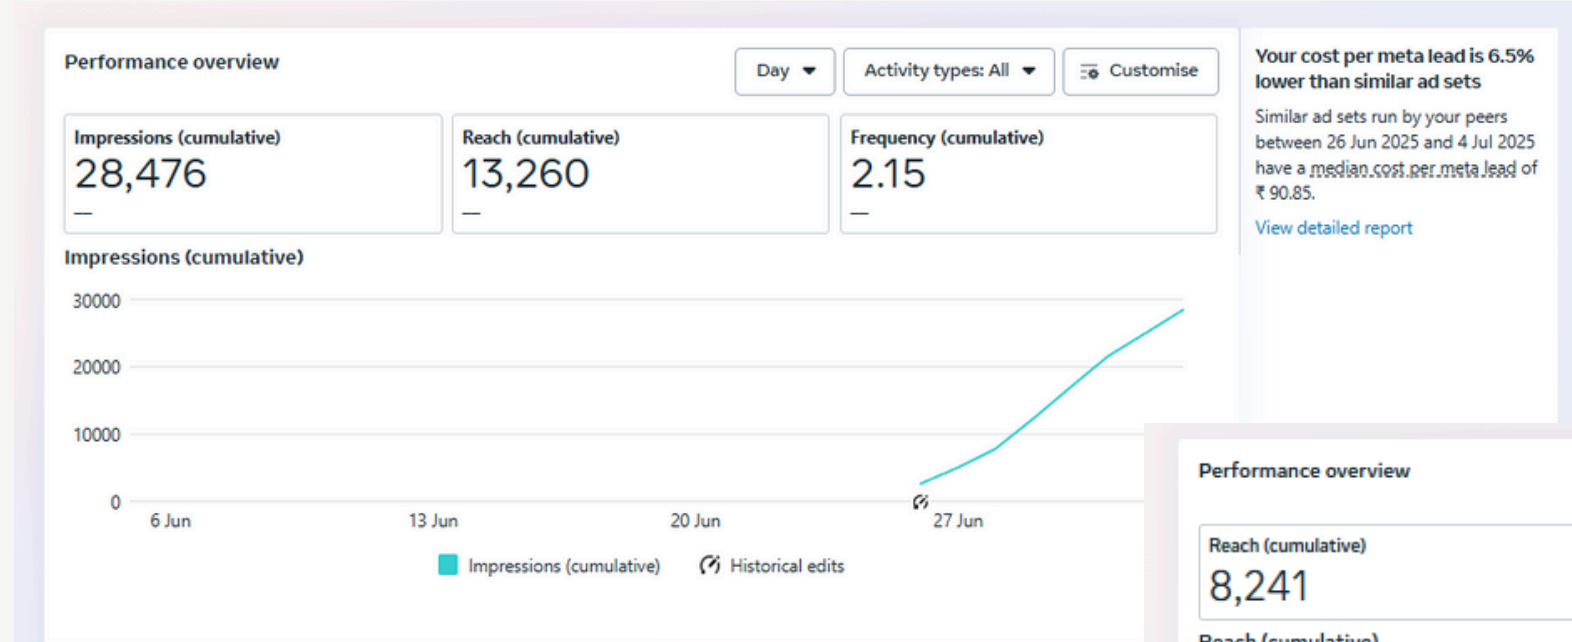

Harsha Toyota Anniversary Offer

AD INSIGHT

HARSHA TOYOTA

ADVANCED HYBRID ELECTRIC SUV

STARTING FROM ₹ **11.34 LAKH**

BENEFITS UP TO ₹ 177700

LOWEST EMI ₹ 21222

ADVANCED HYBRID

MILEAGE
PETROL: 21.12 km/l * | HYBRID: 27.97 km/l * | UP TO 1200 km ON ONE FULL TANK

For more details call **95660 23456**
Harsha Toyota | Guindy | Velappanchavadi | Pallavaram | Retteri | Thiruvallur | Gummidipoondi | Avadi | **044 3999 7999**