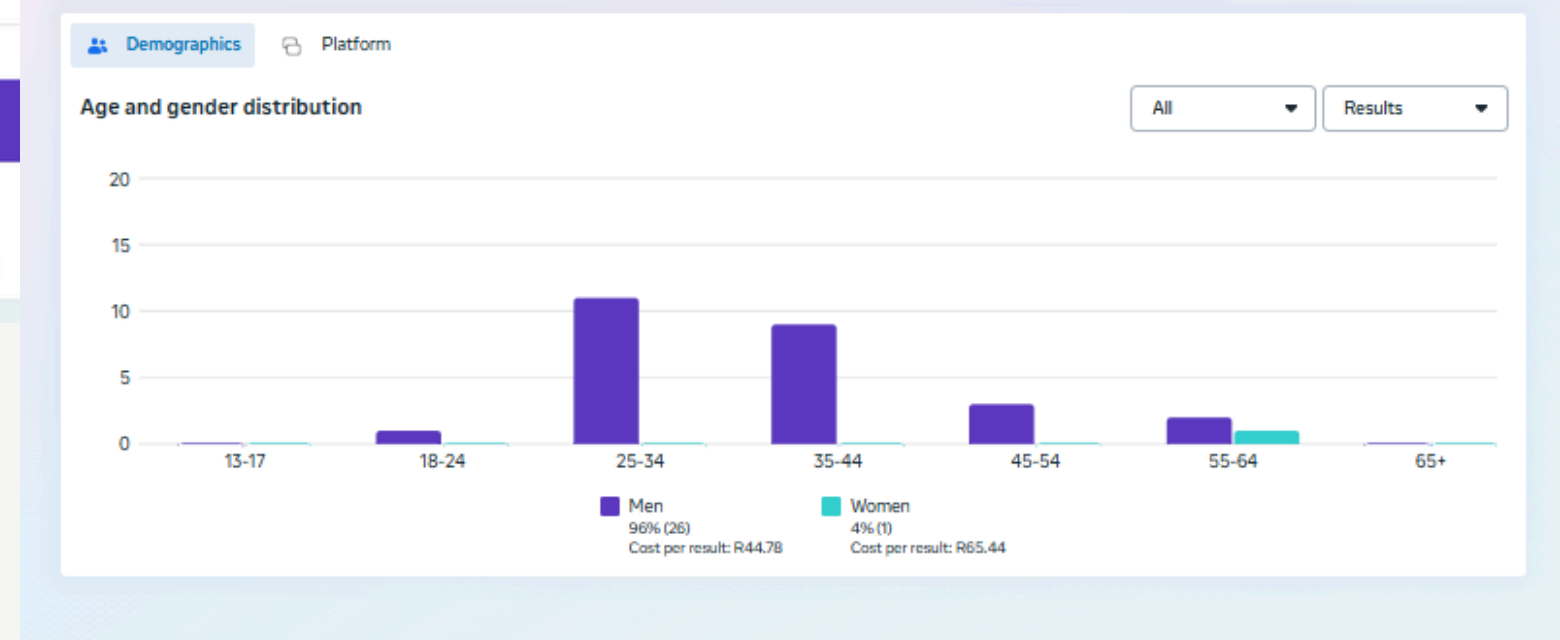

Harsha Toyota Glanza, Taisor & Hyryder

AD INSIGHT

HARSHA TOYOTA TOYOTA

June *Awesome* Offer

GLANZA BENEFITS UPTO ₹156,862 LOWEST EMI ₹12,777	TAISOR BENEFITS UPTO ₹137,932 LOWEST EMI ₹14,333	HYRYDER BENEFITS UPTO ₹177,700 LOWEST EMI ₹21,222

HARSHA TOYOTA For more details call 95660 23456
Guindy | Velappanchavadi | Pallavaram
Retteri | Thiruvallur | Gummidipoondi | Avadi 044 3999 7999