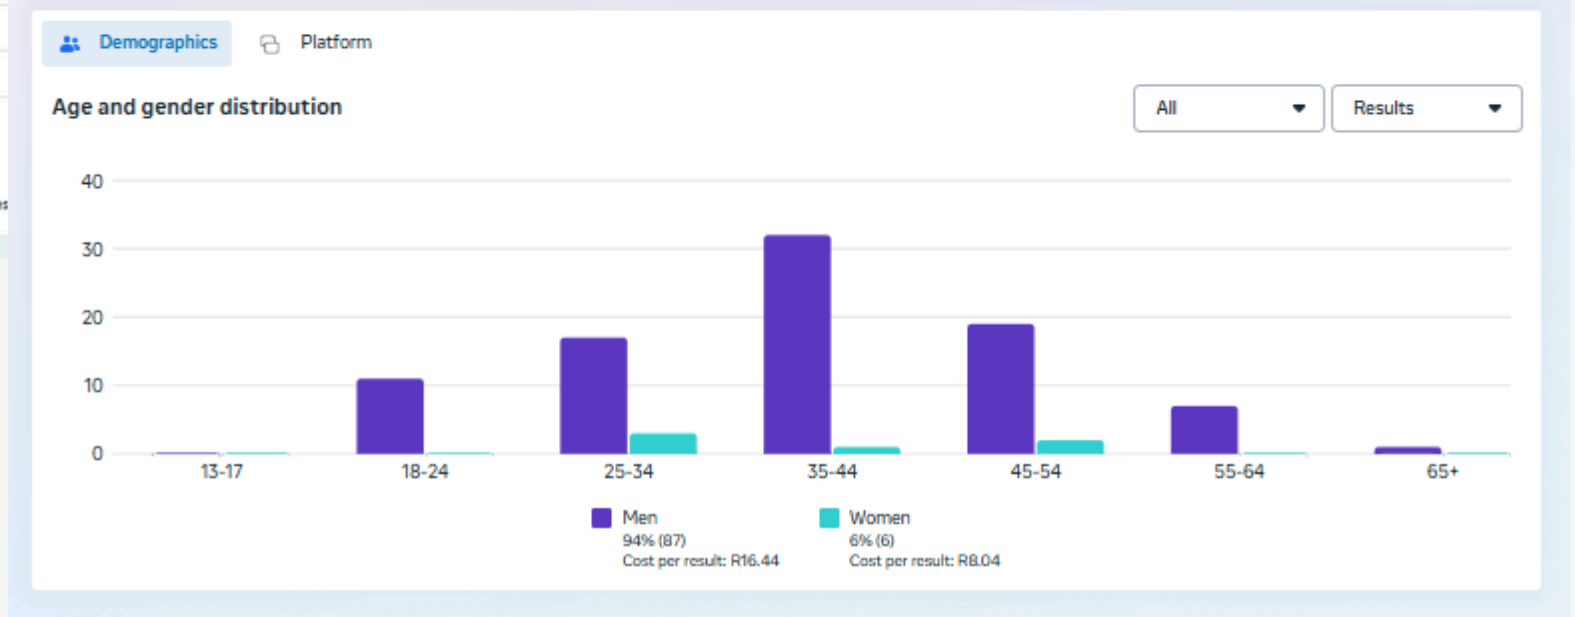

# Harsha Toyota Innova Crysta

AD INSIGHT

**HARSHA TOYOTA**

June *Awesome* Offer

**LOWEST EMI ₹ 63,777\***

**INNOVA CRYSTA** | UNMATCHED UNRIVALED

**HARSHA TOYOTA** For more details call **95660 23456**  
 Guindy | Velappanchavadi | Pallavaram  
 Retteri | Thiruvallur | Gummidipoondi | Avadi **044 3999 7999**