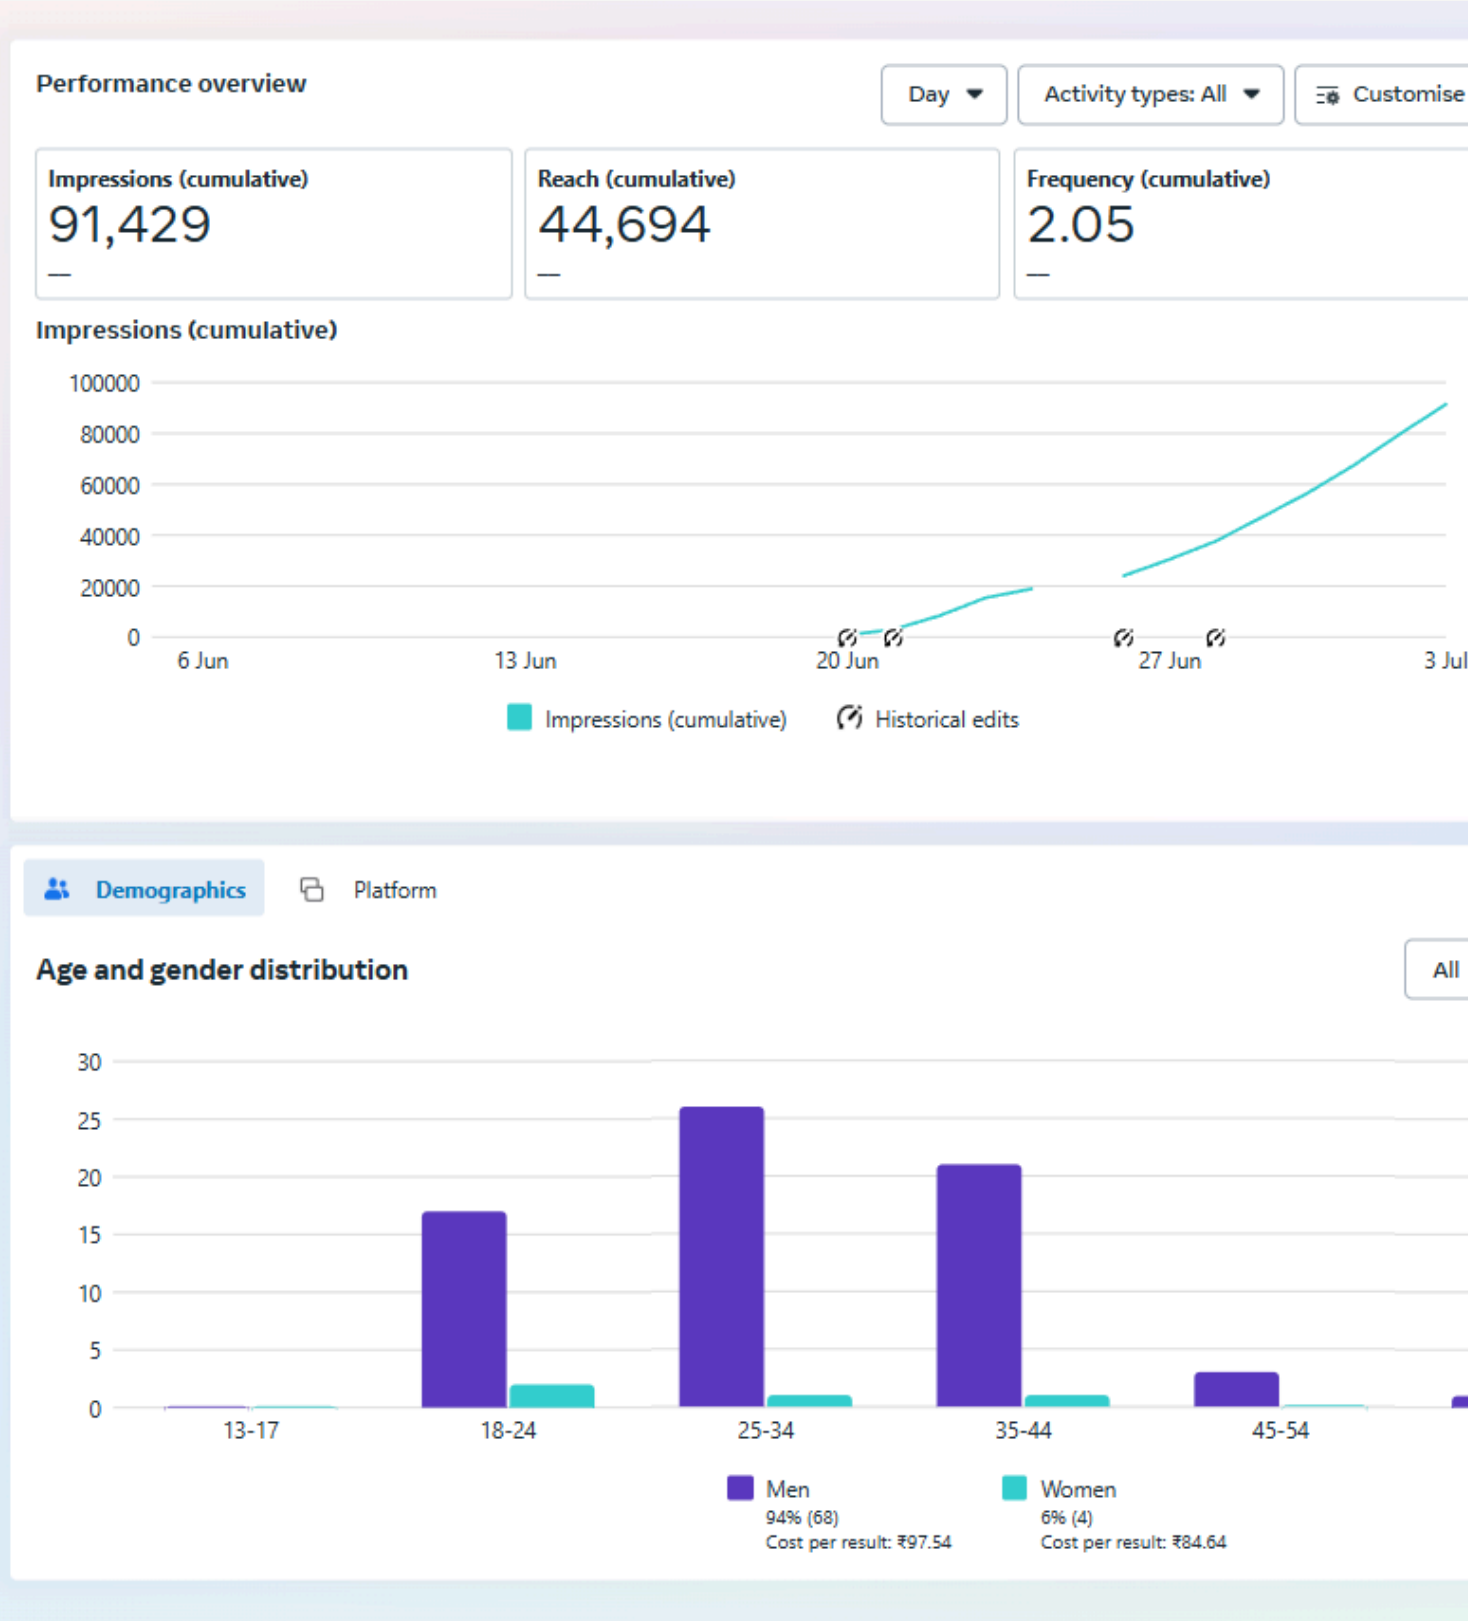

Harsha Toyota

AD INSIGHT