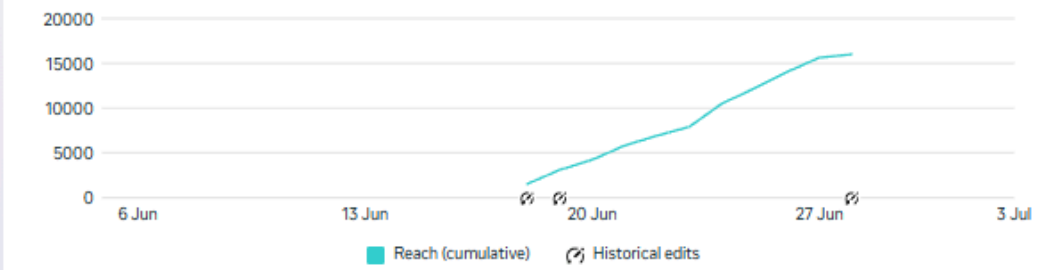

Reach (cumulative)