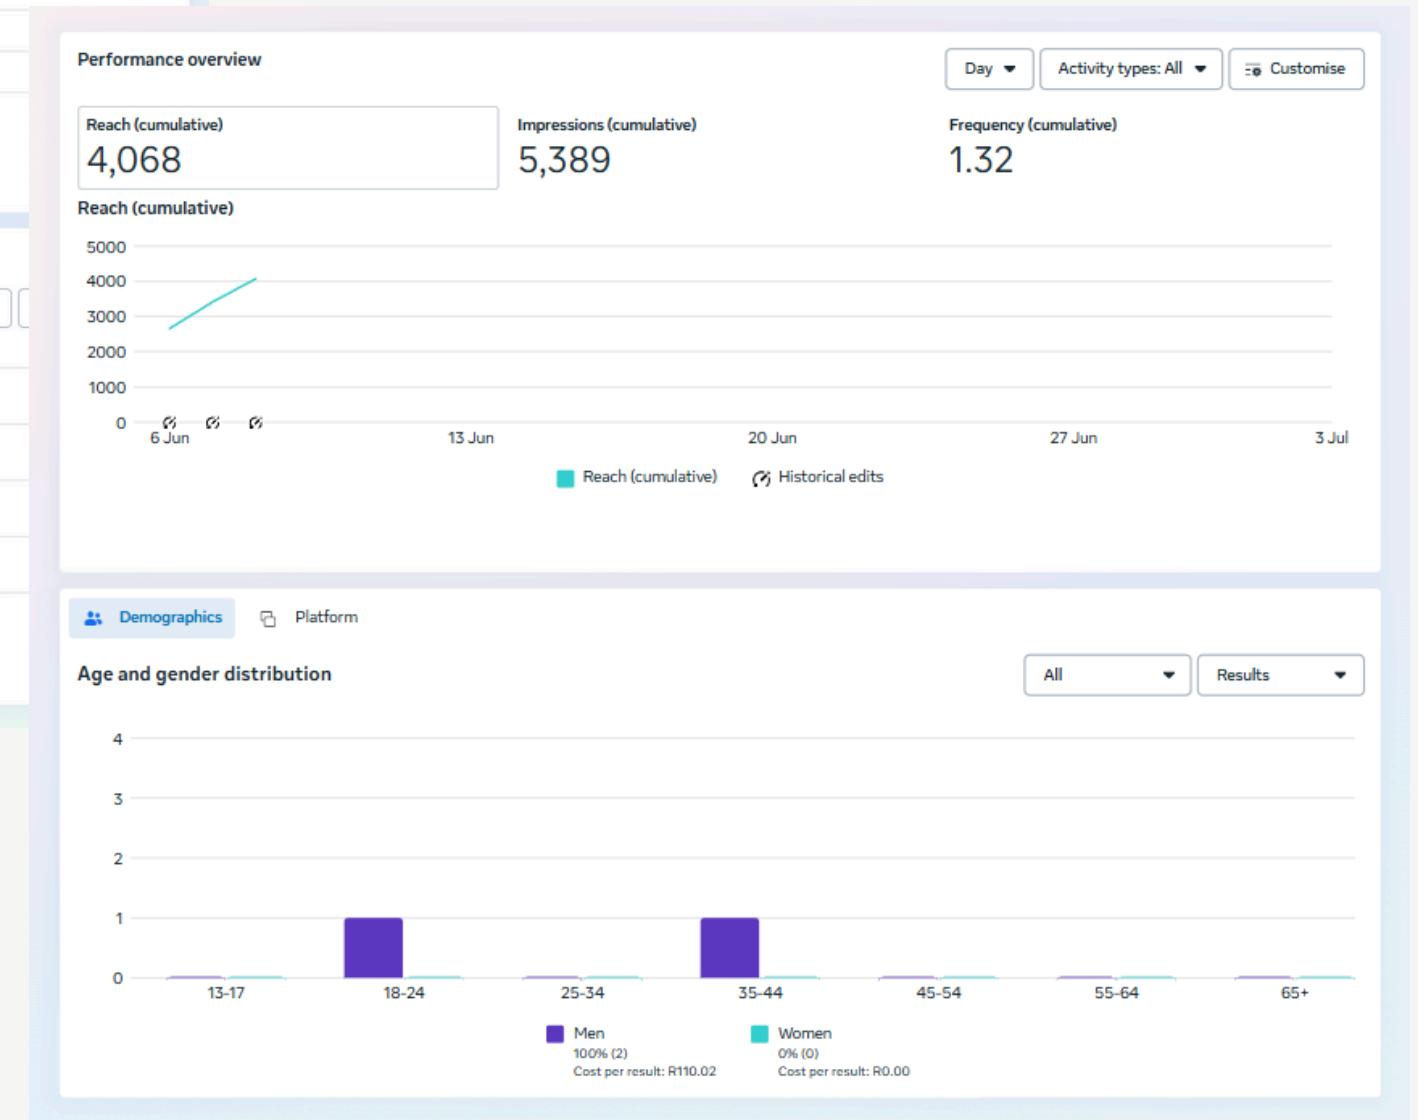

Harsha Toyota Hilux

AD INSIGHT

HARSHA TOYOTA

Big Wave **HILUX**

HARSHA TOYOTA
JUNE Awesome OFFER

BENEFITS UPTO ₹ 120,000

LOWEST EMI ₹ 49,861

Ex Showroom price ₹ 37,15,000 | Available in Diesel AT version with a powerful 2.8 Ltr engine

HARSHA TOYOTA For more details call **95660 23456**
Guindy | Velappanchavadi | Pallavaram
Retteri | Thiruvallur | Gummidipoondi | Avadi **044 3999 7999**