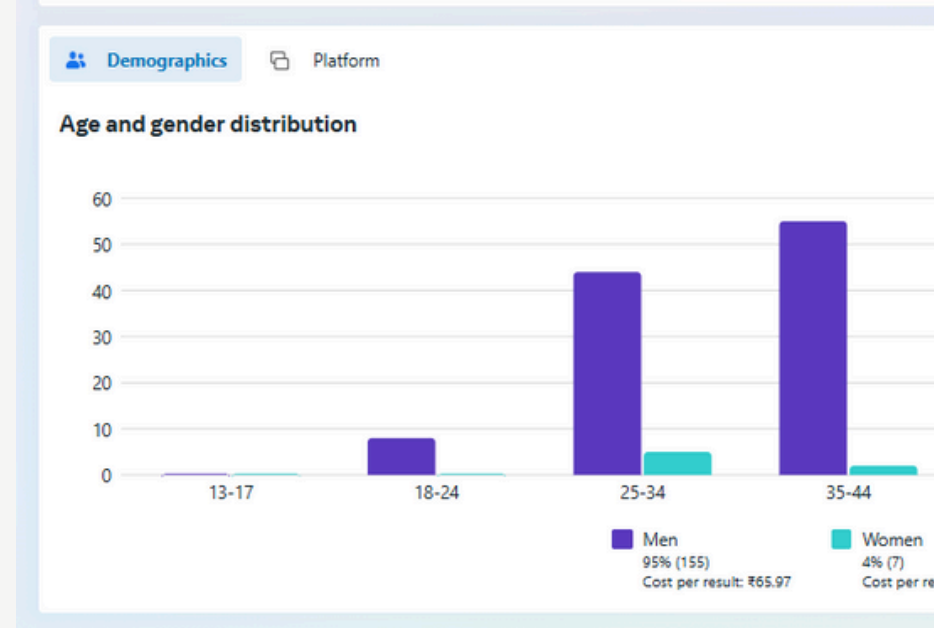

# Harsha Toyota Innova Crysta

AD INSIGHT

**HARSHA TOYOTA**

June *Awesome* Offer

**LOWEST EMI ₹ 63,777\***

**INNOVA CRYSTA** | UNMATCHED UNRIVALED

**HARSHA TOYOTA** For more details call **95660 23456**  
 Guindy | Velappanchavadi | Pallavaram  
 Retteri | Thiruvallur | Gummidipoondi | Avadi **044 3999 7999**