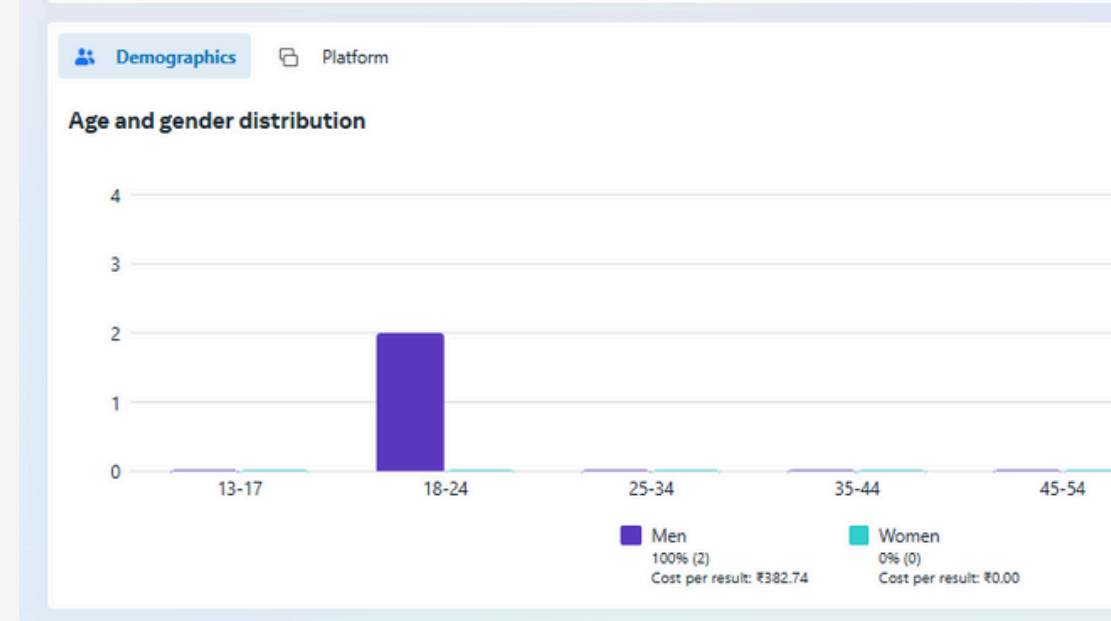

## 3RD AD INSIGHT

**HARSHA TOYOTA**

**June Awesome Offer**

**BENEFITS UPTO ₹120,000**

**LOWEST EMI ₹49,861**

**HILUX**

For more details call **95660 23456**  
**044 3999 7999**

Guindy | Velappanchavadi | Pallavaram  
 Retteri | Thiruvallur | Gummidipoondi | Avadi