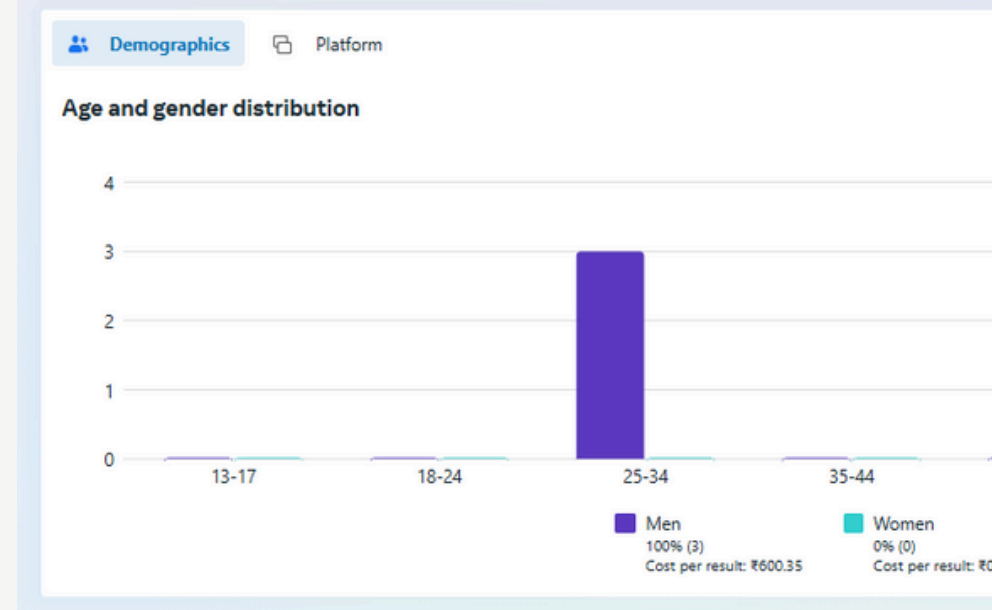

## AD INSIGHT

HARSHA TOYOTA TOYOTA

June *Awesome* Offer

<b>BENEFITS UPTO</b> ₹ 1,20,000	<b>BENEFITS UPTO</b> ₹ 1,77,700
<b>LOWEST EMI</b> ₹ 49,861	<b>LOWEST EMI</b> ₹ 21,222

**HILUX** **HYRYDER**

For more details call 95660 23456  
 044 3999 7999  
 Guindy | Velappanchavadi | Pallavaram  
 Retteri | Thiruvallur | Gummidipoondi | Avadi