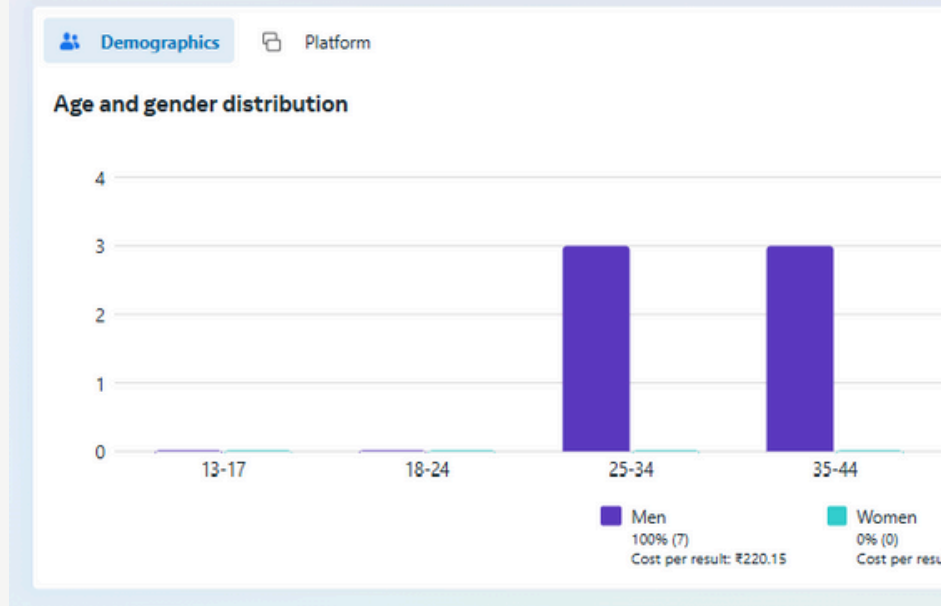

# Harsha Toyota Taisor

3RD AD INSIGHT

**HARSHA TOYOTA**

June *Awesome* Offer

**BENEFITS UPTO**  
₹ **1,37,932**

**LOWEST EMI**  
₹ **14,333**

Price starts at ₹ 7.73 lakhs | Mileage 22.8 kmpl | **TAISOR**

**HARSHA TOYOTA** For more details call **95660 23456**  
Guindy | Velappanchavadi | Pallavaram  
Retteri | Thiruvallur | Gummidipoondi | Avadi **044 3999 7999**