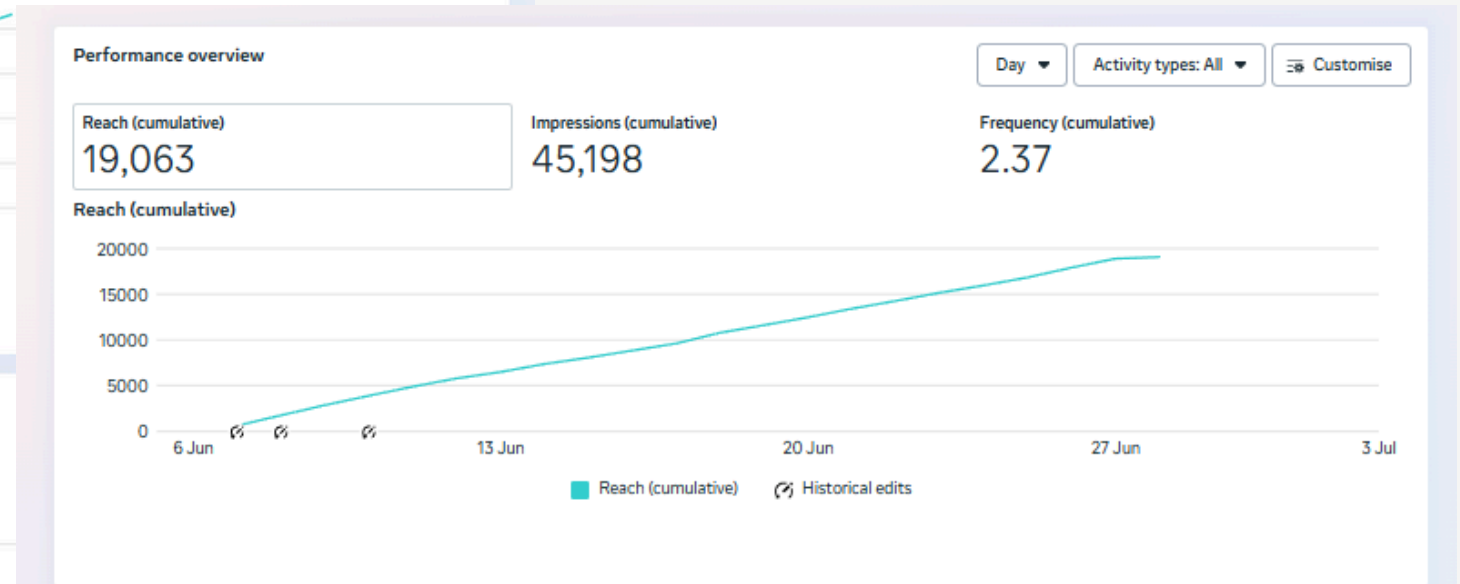

Harsha Toyota Glanza, Taisor & Hyryder

AD INSIGHT

HARSHA TOYOTA

BIG WAVE *Awesome* OFFER

GLANZA	TAISOR	HYRYDER
BENEFITS UPTO ₹156,862	BENEFITS UPTO ₹137,932	BENEFITS UPTO ₹177,700
LOWEST EMI ₹12,777	LOWEST EMI ₹14,333	LOWEST EMI ₹21,222

For more details call **95660 23456**
Guindy | Velappanchavadi | Pallavaram
Retteri | Thiruvallur | Gummidipoondi | Avadi **044 3999 7999**